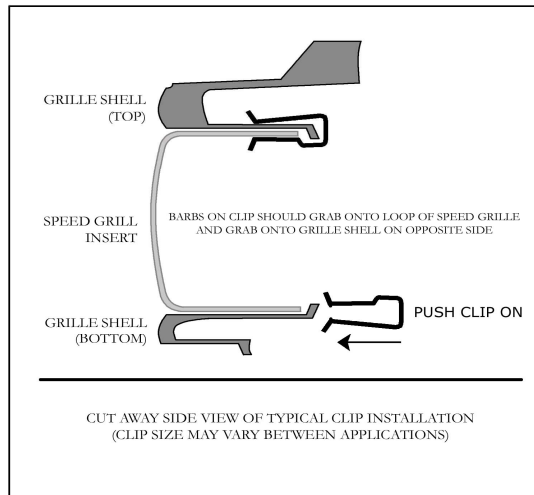

STREET SCENE EQUIPMENT, INC.

950-76192 BLACK CHROME
 950-78192 CHROME
 2006
 H-3 HUMMER
 MAIN GRILLE

INSTALLATION INSTRUCTIONS

VERY IMPORTANT ! Read and understand all directions and check the following parts list before starting installation.

PARTS LIST					
7 PC	Speed Grille Set	1	Instruction Sheet	28	Installation Clips # 71098
		1	Street Scene Emblem		

TOOL LIST	
No Tools Required	

1. Remove the grille shell prior to installing speed grilles. Grille will " un-snap " from vehicle.
2. Install Speed Grille inserts one at a time into openings and clip to grille shell. Use four clips per insert, two on each side. Refer to the drawing below for a reference on installing the drawing below for a reference on installing the clips. Always install the clip with the " humped " side next to the Speed Grille.

TYPICAL CLIP INSTALLATION

3. Install Grille Sheel back onto vehicle.