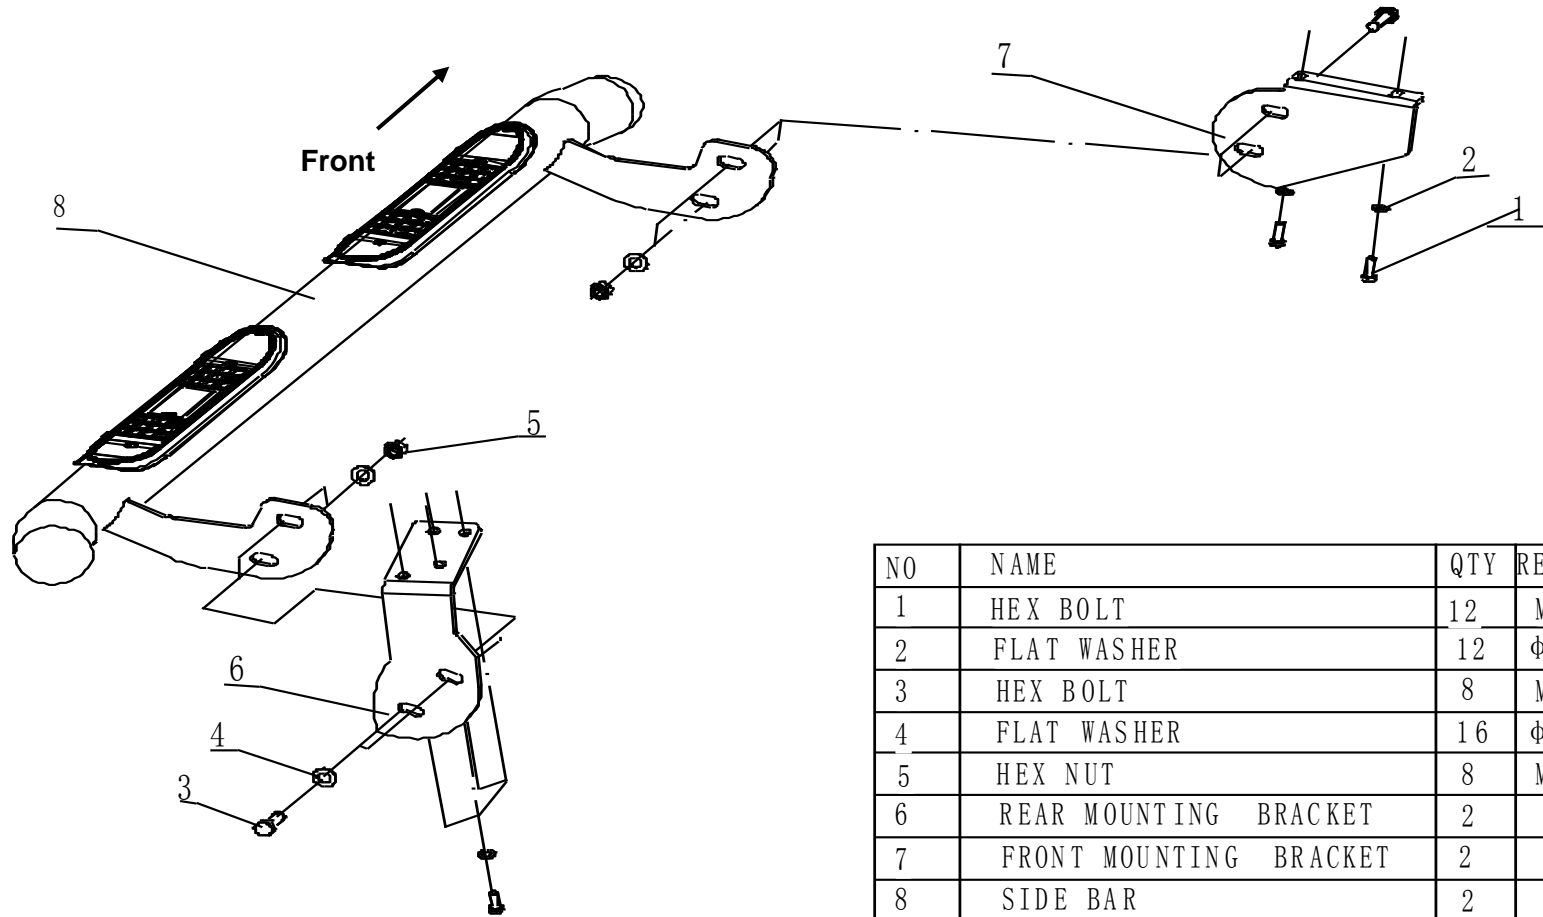

Driver/Left Side Installation Pictured

Installation Instructions

Part#:

Side Bar for Nissan Pathfinder 99.5-04

NO	NAME	QTY	REMARKS
1	HEX BOLT	12	M8*25
2	FLAT WASHER	12	φ 8
3	HEX BOLT	8	M12*40
4	FLAT WASHER	16	φ 12
5	HEX NUT	8	M12
6	REAR MOUNTING BRACKET	2	
7	FRONT MOUNTING BRACKET	2	
8	SIDE BAR	2	