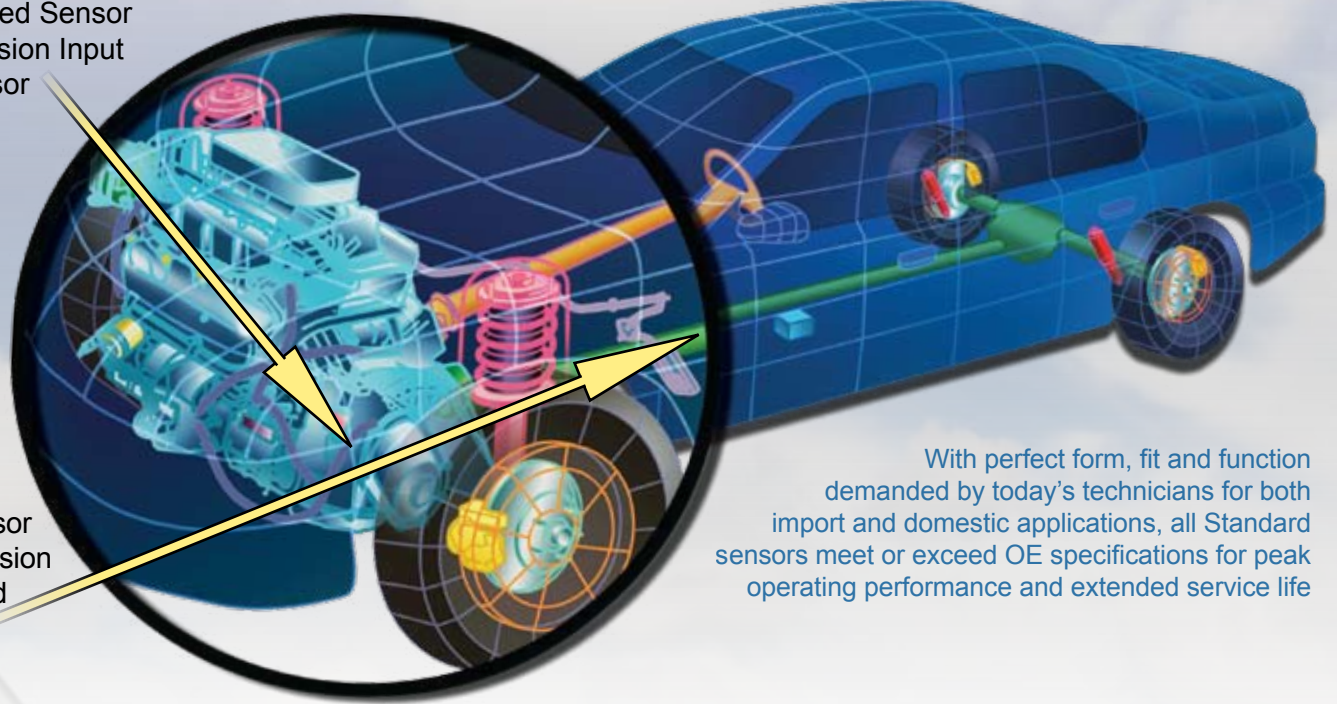

Just the Facts

Vehicle Speed Sensors

Vehicle Speed Sensor
or Transmission Input
Speed Sensor

Vehicle
Speed Sensor
or Transmission
Input Speed
Sensor

With perfect form, fit and function demanded by today's technicians for both import and domestic applications, all Standard sensors meet or exceed OE specifications for peak operating performance and extended service life

What does a Vehicle Speed Sensor do?

The Vehicle Speed sensor or VSS measures transmission/transaxle output or wheel speed. The ECM uses this information to modify engine functions such as ignition timing, AF ratio, transmission shift points, and to initiate diagnostic routines.

Where are these sensors located?

The Vehicle Speed sensor is typically located at the transmission or transaxle.

Will a malfunctioning Vehicle Speed Sensor illuminate the check engine light or affect vehicle operation?

Yes, a faulty sensor can illuminate the MIL, and may cause numerous and varying drivability problems due to the number of tasks the sensor output is involved in.

What are the common causes of failure?

In addition to wear, these sensors may have metal contamination, gear damage, or exposure to water intrusion depending where the connector is located.