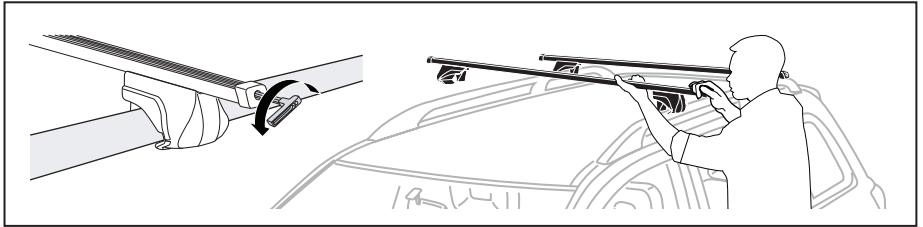

i

i

Take your vehicle's cargo capacity to a whole new level with the roof racks we offer.