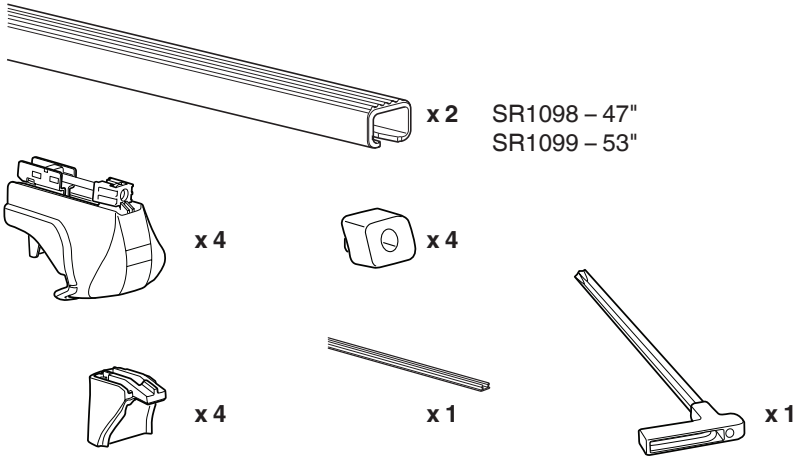

Complete Raised Rail

Roof Rack System SR1098 – SR1099

Instructions

- **Max load capacity 68 kg/150 lbs**

Before you begin, please read the assembly instructions carefully. Make sure that all parts are included in the packages. Assemble step by step.

Parts in box

1

2

3

4

5

i

i