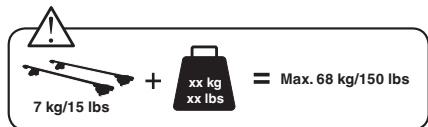

Complete Raised Rail

Roof Rack System SR1098 – SR1099

Instructions

- **Max load capacity 68 kg/150 lbs**

Before you begin, please read the assembly instructions carefully. Make sure that all parts are included in the packages. Assemble step by step.