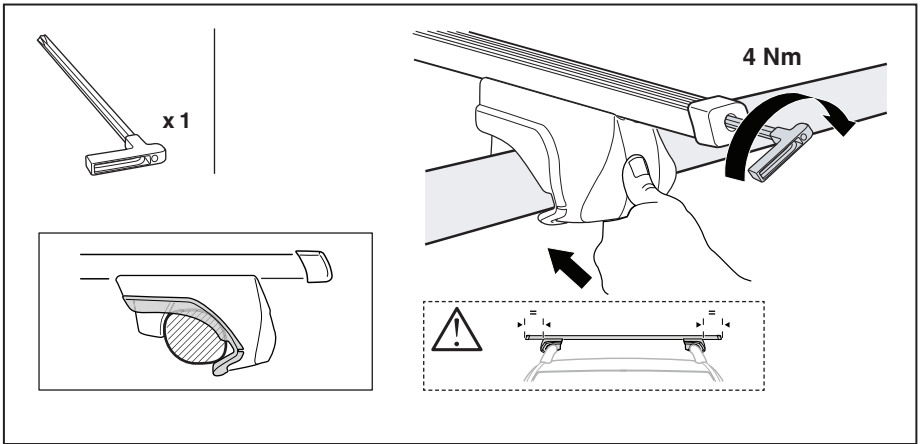

Complete Raised Rail

Roof Rack System SR1098 – SR1099

Instructions

- **Max load capacity 68 kg/150 lbs**

Before you begin, please read the assembly instructions carefully. Make sure that all parts are included in the packages. Assemble step by step.

Parts in box

1

2

3

4

5

i

i