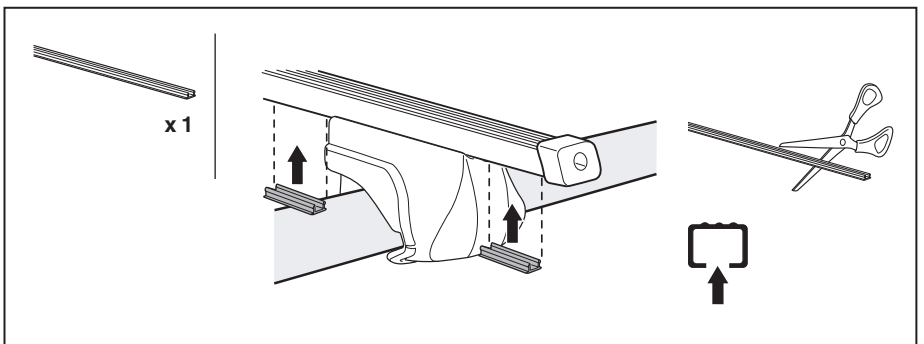

Complete Raised Rail

Roof Rack System SR1098 – SR1099

Instructions

- **Max load capacity 68 kg/150 lbs**

Before you begin, please read the assembly instructions carefully. Make sure that all parts are included in the packages. Assemble step by step.

Parts in box

1

2

3

4

5

i

i