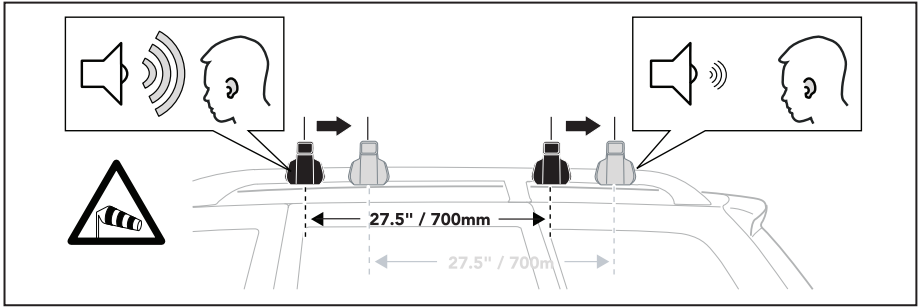

i

i

Take your vehicle's cargo capacity to a whole new level with the roof racks we offer.