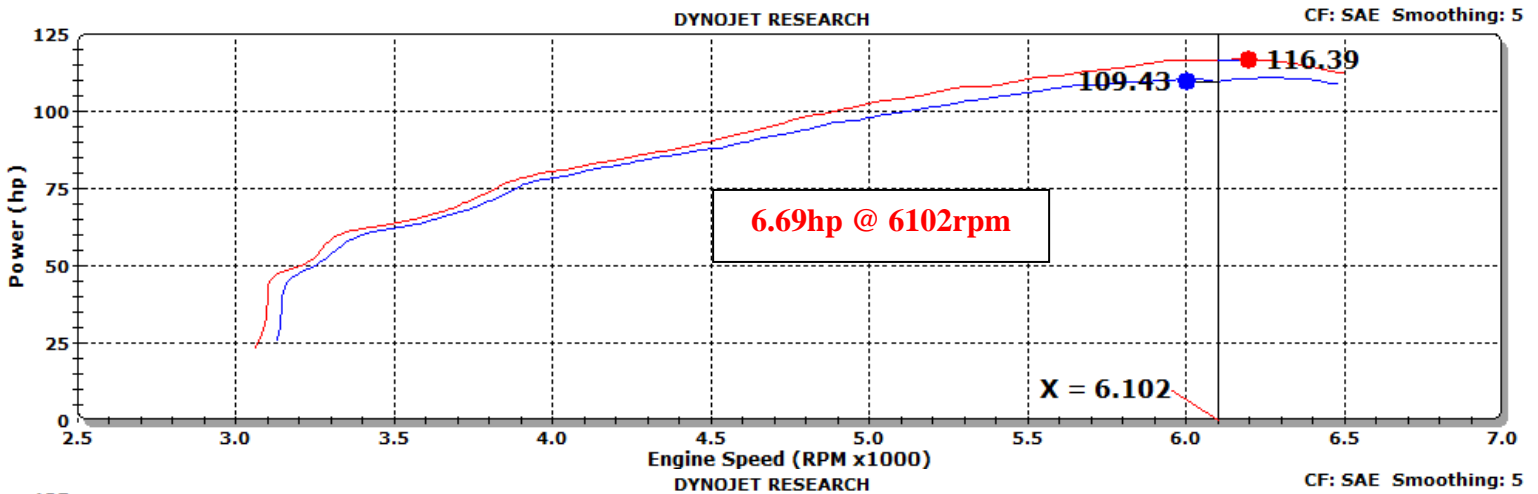

SPECTRE®

The 400mph Company™

SPECTRE PERFORMANCE Inc.

Run Title: Stock 2013 Toyota Corolla 1.8L
 Run Notes: Baseline stock run. 19528 miles. 2nd gear run.
 Run Date: 5/22/2013 10:32:14 AM
 Stock.001: 80.26 °F 28.88 in-Hg Humidity: 25 % SAE: 1.03

Run Title: SPECTRE 2013 Toyota Corolla 1.8L
 Run Notes: SPECTRE intake kit #10268 installed. 2nd gear run.
 Run Date: 5/22/2013 1:06:42 PM
 SPECTRE.002: 85.13 °F 28.84 in-Hg Humidity: 21 % SAE: 1.04

10268DG