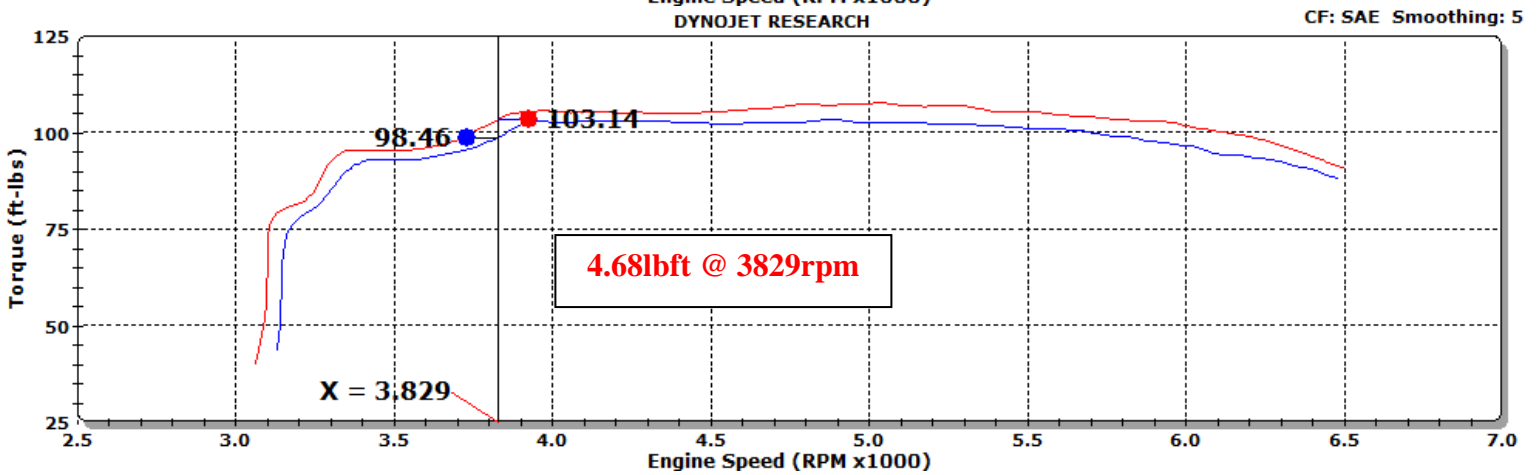

SPECTRE®

The 400mph Company™

SPECTRE PERFORMANCE Inc.

Run Title: Stock 2013 Toyota Corolla 1.8L
 Run Notes: Baseline stock run. 19528 miles. 2nd gear run.
 Run Date: 5/22/2013 10:32:14 AM
 Stock.001: 80.26 °F 28.88 in-Hg Humidity: 25 % SAE: 1.03

Run Title: SPECTRE 2013 Toyota Corolla 1.8L
 Run Notes: SPECTRE intake kit #10268 installed. 2nd gear run.
 Run Date: 5/22/2013 1:06:42 PM
 SPECTRE.002: 85.13 °F 28.84 in-Hg Humidity: 21 % SAE: 1.04

10268DG