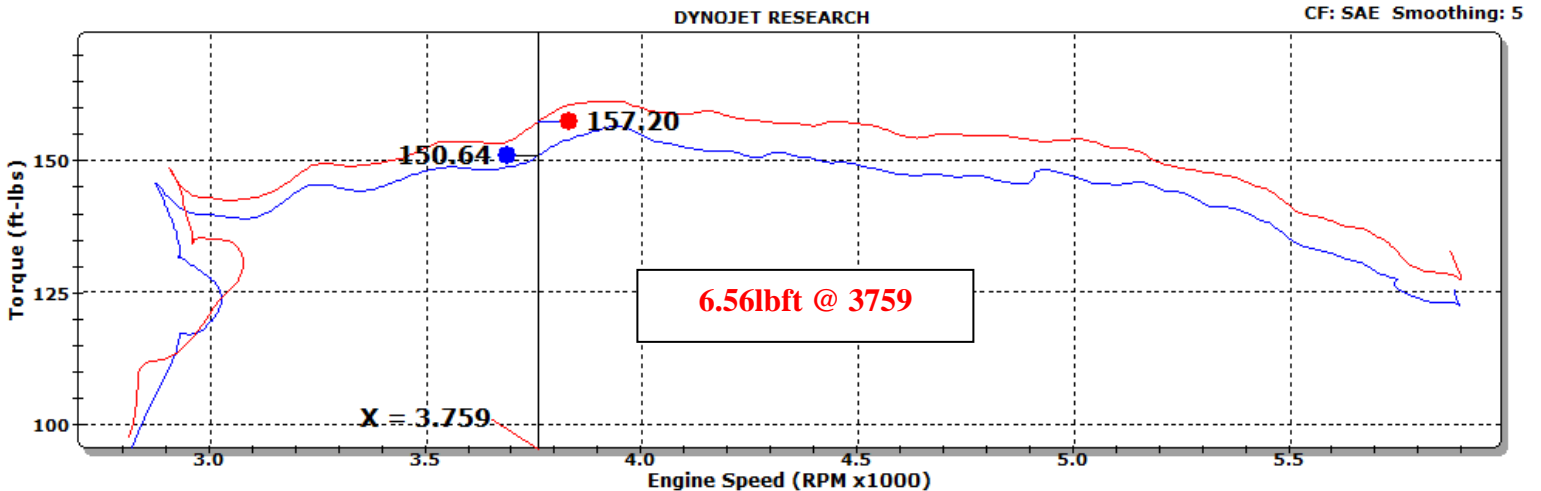

SPECTRE®

The 400mph Company™

SPECTRE PERFORMANCE Inc.

Run Title: Stock 2012 Nissan Altima 2.5L
Run Notes: Baseline stock run. 34530 miles. 3rd gear run.
Run Date: 5/7/2013 2:01:00 PM
Stock.001: 77.61 °F 29.07 in-Hg Humidity: 18 % SAE: 1.01

Run Title: SPECTRE 2012 Nissan Altima 2.5L
Run Notes: SPECTRE intake kit #10233 installed. 34530 miles. 3rd gear run.
Run Date: 5/7/2013 3:14:20 PM
SPECTRE.002: 79.78 °F 29.03 in-Hg Humidity: 15 % SAE: 1.02