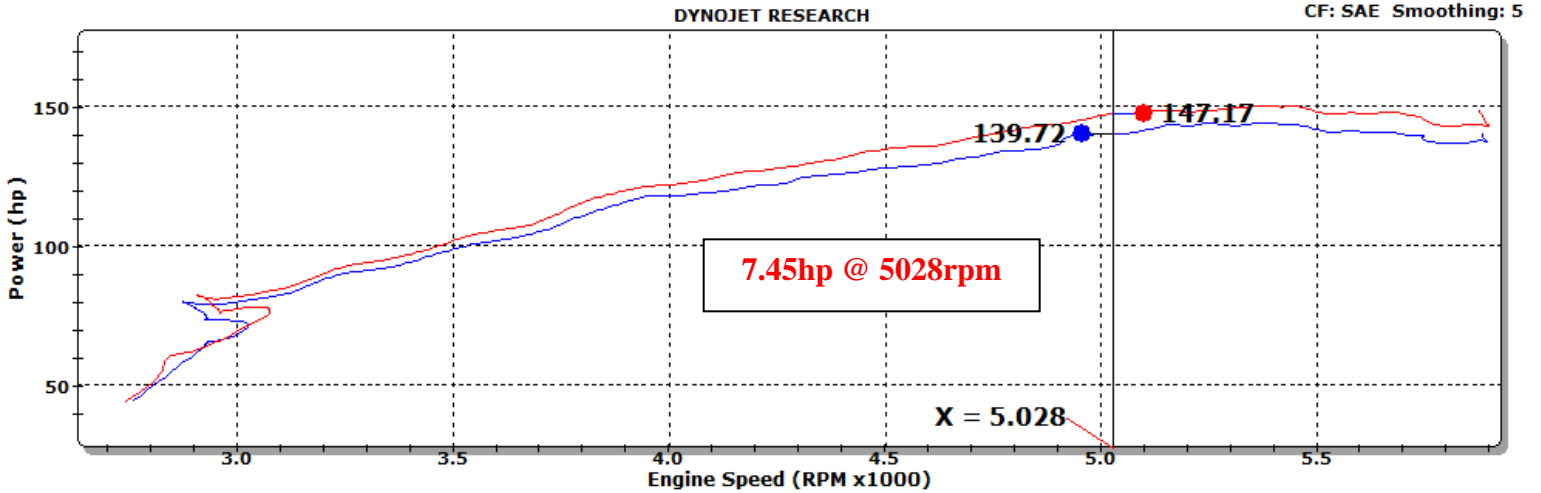

SPECTRE®

The 400mph Company™

SPECTRE PERFORMANCE Inc.

Run Title: Stock 2012 Nissan Altima 2.5L
Run Notes: Baseline stock run. 34530 miles. 3rd gear run.
Run Date: 5/7/2013 2:01:00 PM
Stock.001: 77.61 °F 29.07 in-Hg Humidity: 18 % SAE: 1.01

Run Title: SPECTRE 2012 Nissan Altima 2.5L
Run Notes: SPECTRE intake kit #10233 installed. 34530 miles. 3rd gear run.
Run Date: 5/7/2013 3:14:20 PM
SPECTRE.002: 79.78 °F 29.03 in-Hg Humidity: 15 % SAE: 1.02