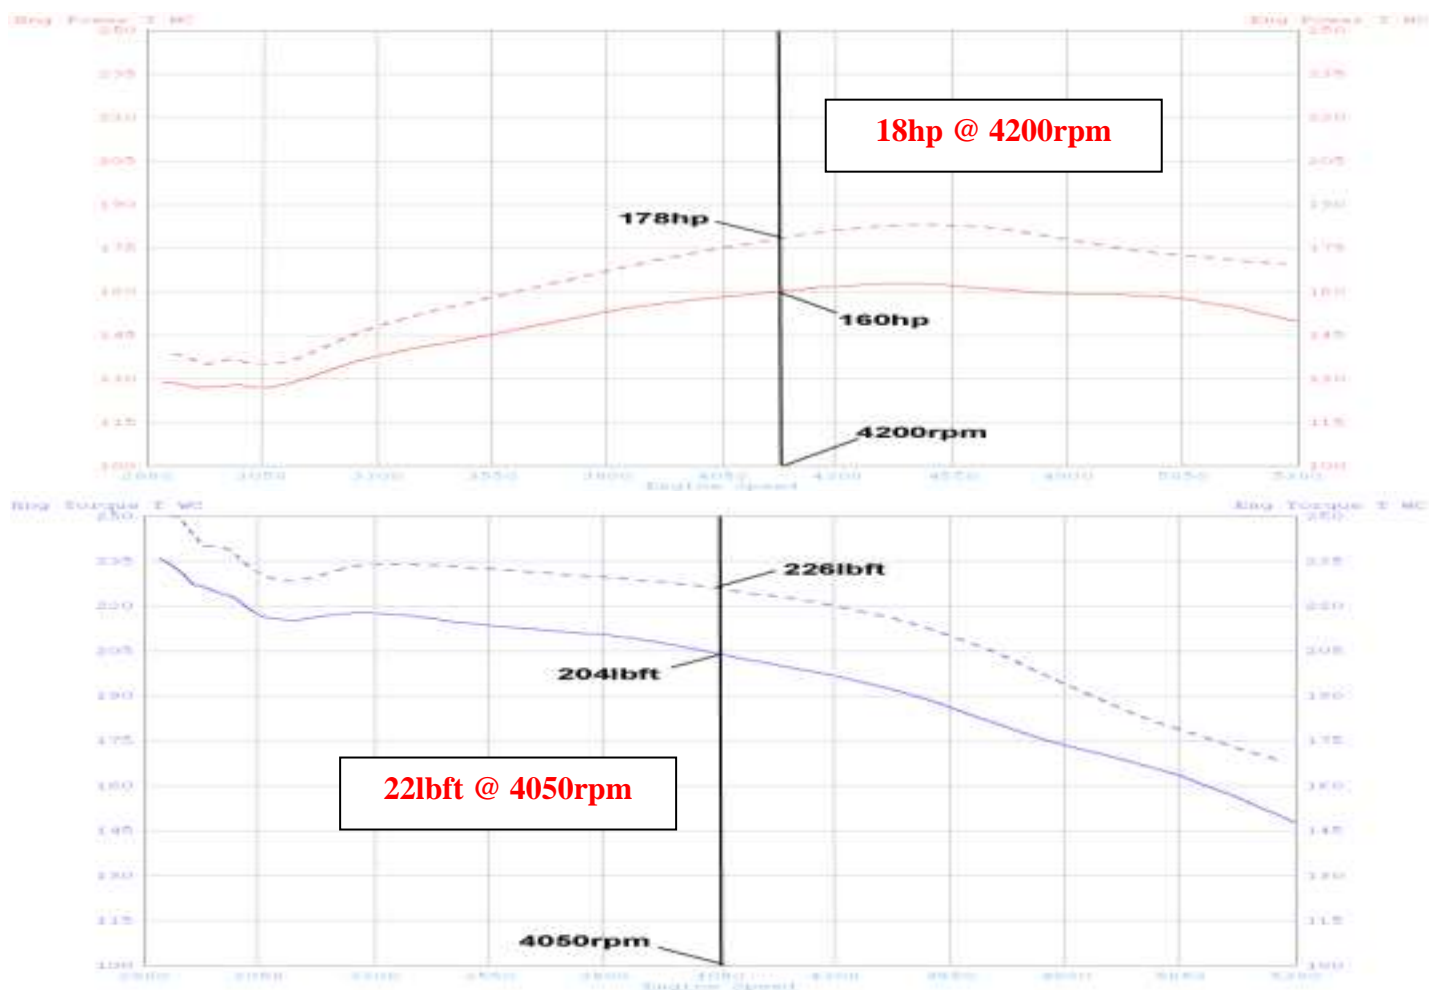

## SPECTRE PERFORMANCE Inc.

**Run Title: Stock 1995 Chevrolet Impala SS 5.7L**

**Run Notes: Baseline stock run.. 178000 miles. 2<sup>nd</sup> gear run.**

**Run Date: 6-21-2012**

**Run Title: SPECTRE 1995 Chevrolet Impala SS 5.7L**

**Run Notes: SPECTRE intake kit #9983 installed. 178000 miles. 2<sup>nd</sup> gear run.**

**Run Date: 6-21-2012**

**Performance Air Intake Systems**