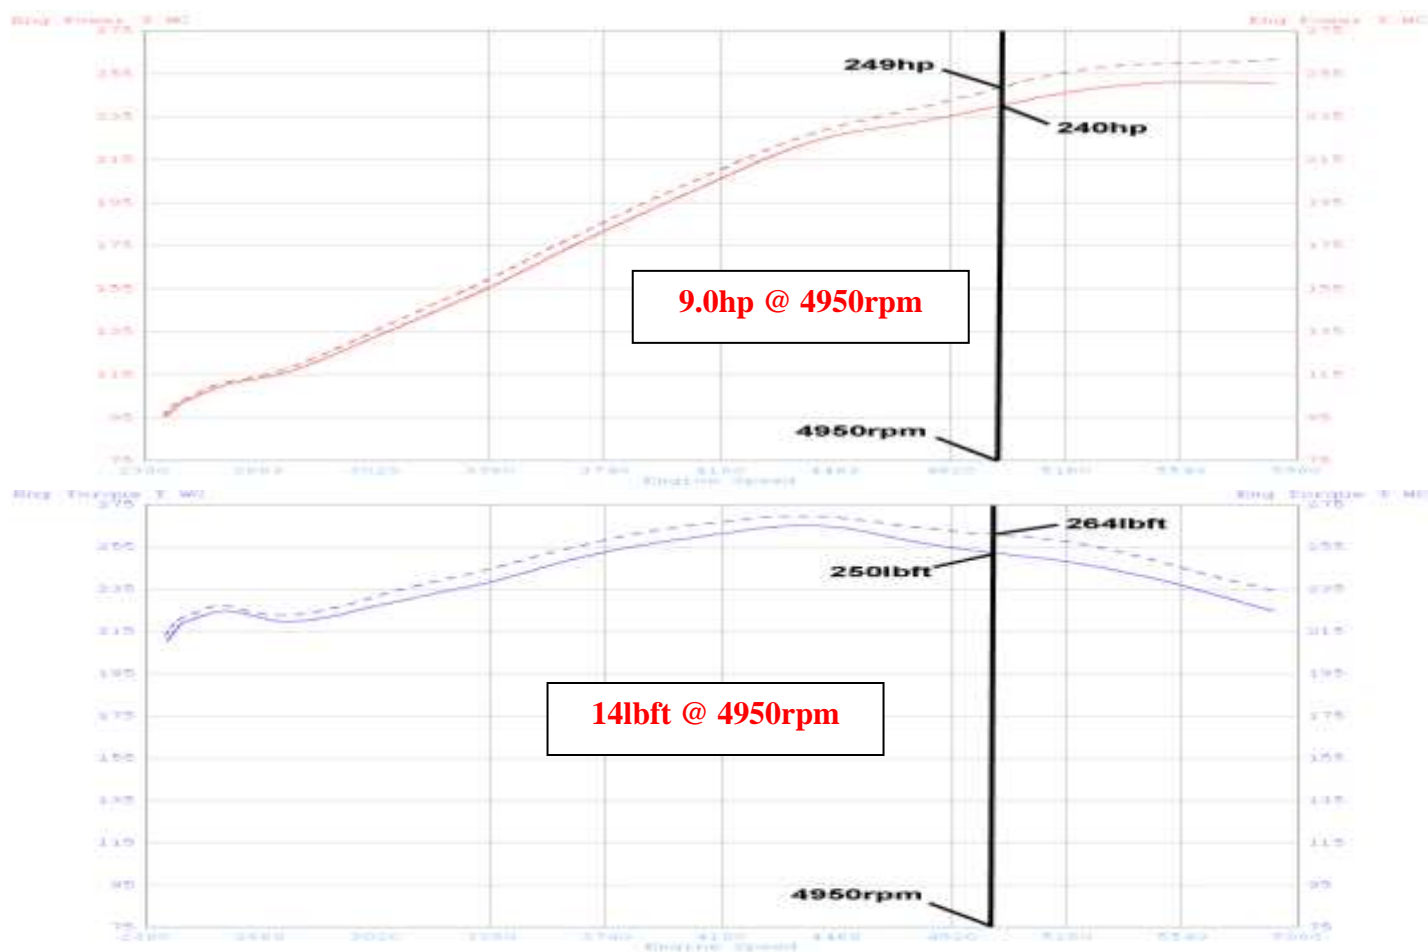

## SPECTRE PERFORMANCE Inc.

**Run Title: Stock 2012 Ford F150 5.0L**  
**Run Notes: Baseline stock run. 1900 miles. 2<sup>nd</sup> gear run.**  
**Run Date: 8-2-2012**

**Run Title: SPECTRE 2012 Ford F150 5.0L**  
**Run Notes: SPECTRE intake kit #9976 installed. 1900 miles. 2<sup>nd</sup> gear run.**  
**Run Date: 8-2-2013**