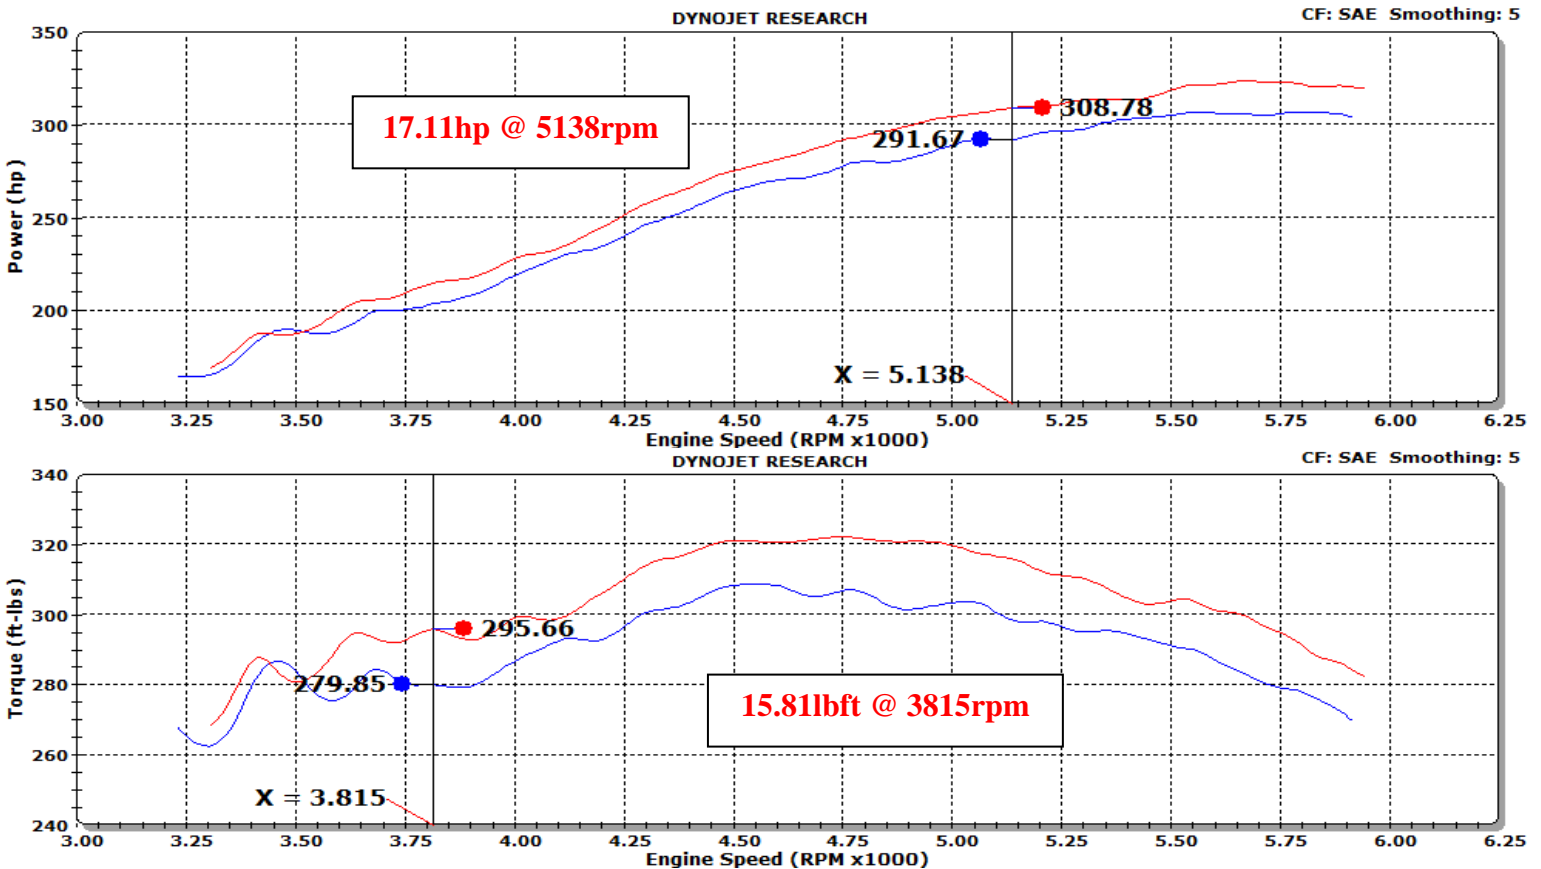

SPECTRE®

The 400mph Company™

SPECTRE PERFORMANCE Inc.

Run Title: Stock 2013 Chevrolet Silverado 6.0L
Run Notes: Baseline stock run. 62719 miles. 3rd gear run.
Run Date: 6/4/2014 8:54:55 AM
Stock.001: 83.70 °F 28.93 in-Hg Humidity: 10 % SAE: 1.02

Run Title: SPECTRE 2013 Chevrolet Silverado 6.0L
Run Notes: SPECTRE intake kit #9004 installed. 62719 miles. 3rd gear run.
Run Date: 6/4/2014 10:27:32 AM
SPECTRE.002: 88.79 °F 28.92 in-Hg Humidity: 7 % SAE: 1.03

Horsepower gains based on specific or similar vehicle dynamometer test. Results will vary. For more information, lookup vehicle and/or testing protocols at SPECTREPERFORMANCE.com