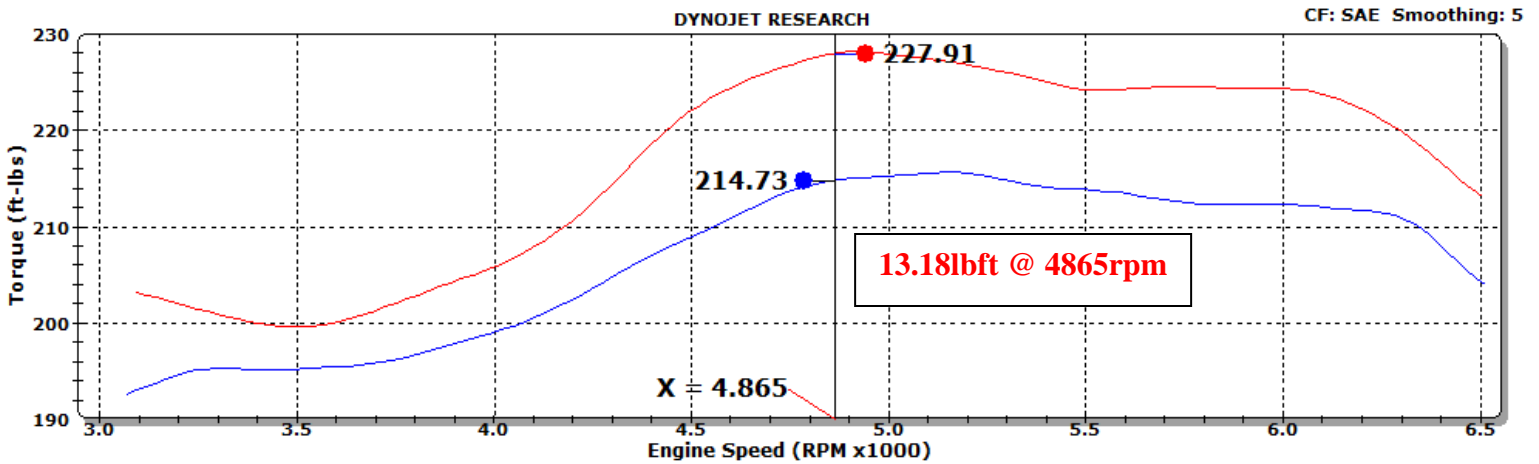

SPECTRE®

The 400mph Company™

SPECTRE PERFORMANCE Inc.

Run Title: Stock 2006 Lexus IS350
Run Notes: Baseline stock run. 44,000 miles. 2nd gear run.
Run Date: 6/19/2013 8:56:31 AM
Stock.001: 76.10 °F 28.93 in-Hg Humidity: 39 % SAE: 1.03

Run Title: SPECTRE 2006 Lexus IS350
Run Notes: SPECTRE intake kit #10190 installed. 44,000 miles. 2nd gear run.
Run Date: 6/19/2013 10:04:14 AM
SPECTRE.002: 80.99 °F 28.91 in-Hg Humidity: 30 % SAE: 1.03