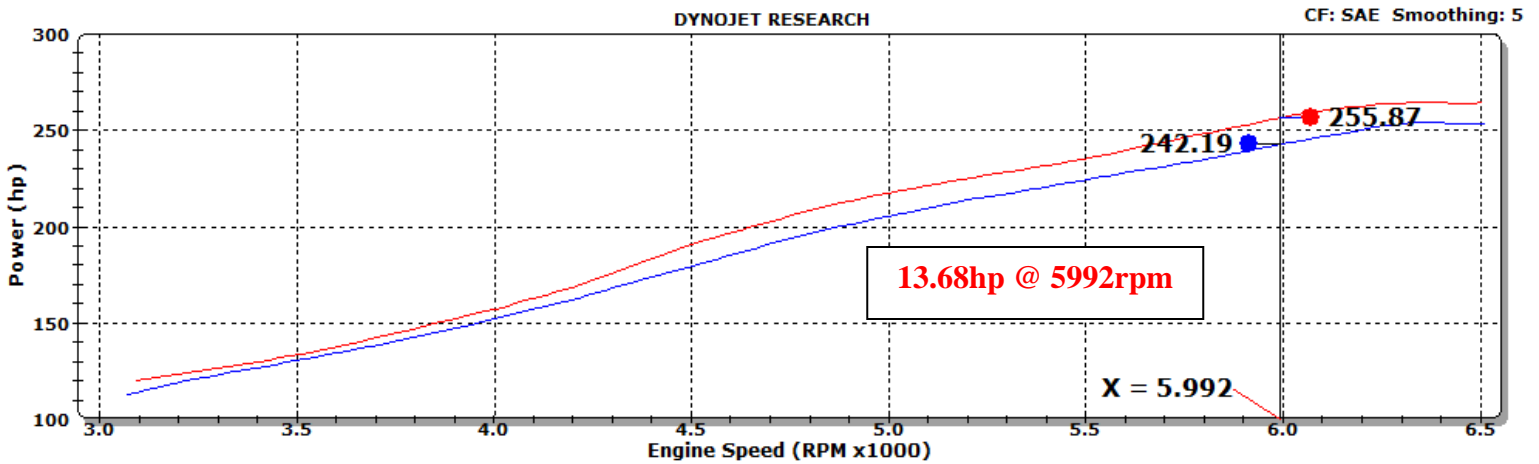

SPECTRE®

The 400mph Company™

SPECTRE PERFORMANCE Inc.

Run Title: Stock 2006 Lexus IS350
Run Notes: Baseline stock run. 44,000 miles. 2nd gear run.
Run Date: 6/19/2013 8:56:31 AM
Stock.001: 76.10 °F 28.93 in-Hg Humidity: 39 % SAE: 1.03

Run Title: SPECTRE 2006 Lexus IS350
Run Notes: SPECTRE intake kit #10190 installed. 44,000 miles. 2nd gear run.
Run Date: 6/19/2013 10:04:14 AM
SPECTRE.002: 80.99 °F 28.91 in-Hg Humidity: 30 % SAE: 1.03