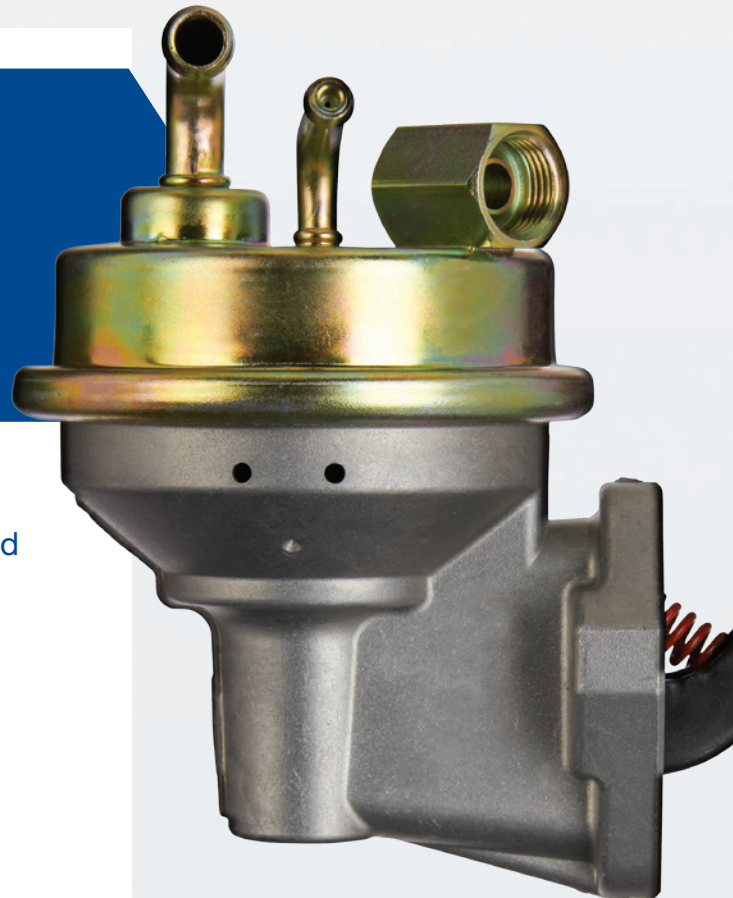

# MECHANICAL FUEL PUMP

Innovative engineering, manufacturing technology and quality control ensure that Spectra Premium mechanical fuel pumps meet or exceed the performance of the original equipment they replace.

- Engineered and developed in Canada
- All applicable hardware and components provided for product installation
- Endurance tested and validated by accredited, third party lab
- 100% performance tested
- Engineered to stringent tolerances based on our Canadian engineers' in-depth knowledge of the OE part it's designed to replace
- Engineered and developed by Spectra Premium; proud member of the A.A.S.A. fuel pump manufacturers working group