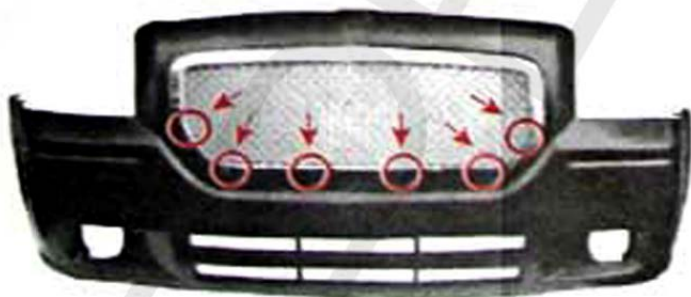

Product Part Number:

HG-MAG05C

HG-MAG05JM

2005-2007 DODGE MAGNUM GRILLE INSTALLATION INSTRUCTION

*If you experienced any difficulties that the instruction did not cover, Please seek local auto shop for advise.

*Please wear protection before you work on your vehicle.

*An assistant is helpful when removing the front bumper.

*Please be careful while working with the bumper or body part to avoid scratching.

Step 1:

Cut the areas connected to the center piece

Step 2:

Complete chart of bumper after undercut

Step 3:

Bolt the chromed grille on the bumper

Step 4:

Complete installation