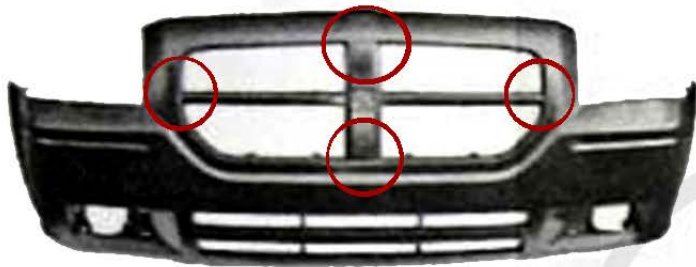

2005-2007 DODGE MAGNUM GRILLE INSTALLATION INSTRUCTION

*If you experienced any difficulties that the instruction did not cover, Please seek local auto shop for advise.

*Please wear protection before you work on your vehicle.

*An assistant is helpful when removing the front bumper.

*Please be careful while working with the bumper or body part to avoid scratching.

Step 1:

Cut the areas connected to the center piece