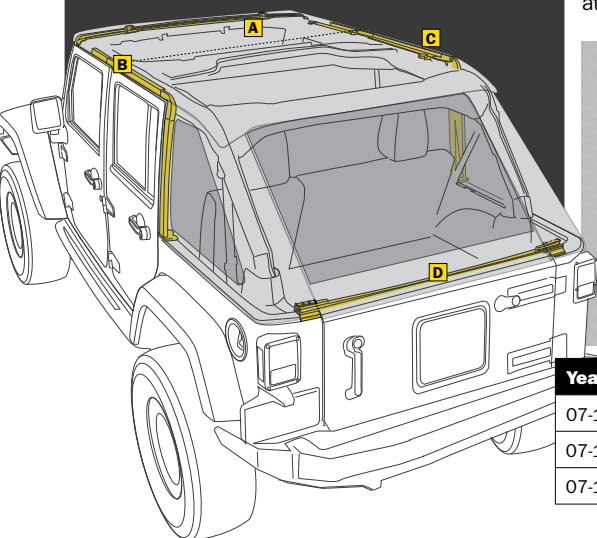

GET THE ORIGINAL

NEW PRODUCTS

BY SMITTYBILT

BOWLESS COMBO TOP KIT

“Everything you need in one box!”
The most adaptable Jeep® top on the market.

Bowless Combo Top
Fully open

Bowless Combo Top
Closed for harsh weather

- Converts to extended top with removable side/rear windows
- Marine grade, O.E.M. diamond-style fabrics
- Durable vinyl-coated material resists fading and stretching
- 30mil DOT-approved tinted vinyl windows
- Seams and stitch holes are heat sealed to prevent leaking
- Self-correcting zippers run smoother and last longer
- Heavy duty hook-and-loop system

Bowless Combo Top Hardware included

- A** Windshield Channel
- B** Driver side surround
- C** Passenger side surround
- D** Tail gate channel

The new Bowless Combo Top from Smittybilt is the most adaptable Jeep top on the market. If you're hitting the trail and clouds roll in unexpectedly you can quickly transform your Jeep so it is protected with a weatherproof full top. When the sun returns, simply zip out the side and rear windows and you're back to crawling in the open air again. When you're not on the trails, the Bowless Combo Top can function as your everyday primary top. Added conveniences includes the internal storage compartments, MOLLE attachment straps and easy access, internal storage of your side and rear curtains.