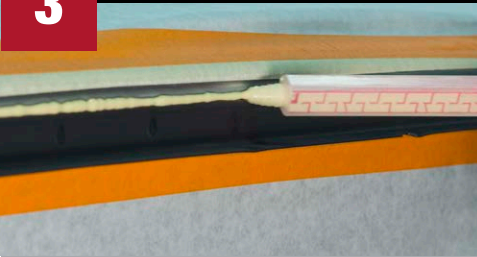

### 3 APPLY SEAM SEALER

Apply **SEM 2K Seam Sealer**. Immediately smooth or tool **Seam Sealer** to match OEM texture.

- ⓘ SEM 2K seam sealers can be applied direct-to-metal, over epoxy primer or 2K urethane primer.
- ⓘ Always apply over a primer when filling drip rails.
- ⚠ Never apply over a self etching primer.