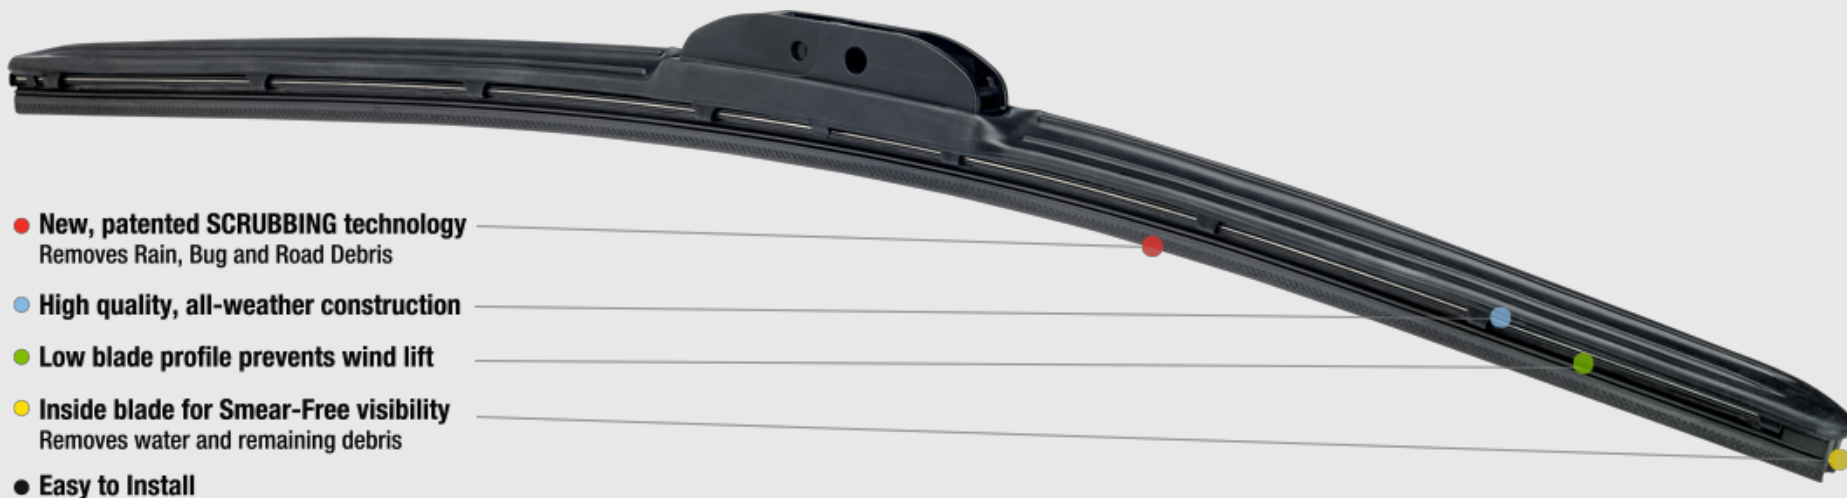

With all the scrubbing power SCRUBBLADE is known for, Platinum is a super high-end wiper blade, with a sleek rubber covered frame for optimum performance during ice and snow buildup, a low profile to prevent wind lift, nano graphite coated blades for a quiet, smooth wipe and additional adapters included to cover over 98% of all vehicles on the road. [Check our Blade Finder to see if the Platinum SCRUBBLADE fits your vehicle.](#)