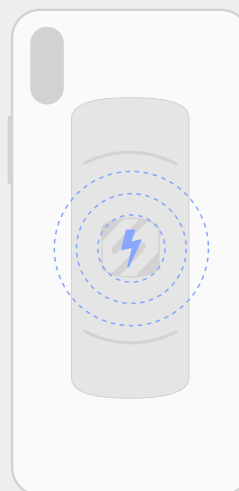

Wireless Charging Devices

It is important to mount the MagicPlate in the proper location on these devices to avoid interfering with wireless charging functionality. We have created a MagicPlate Template Guide to assist wireless phone users who plan to use their device with our MagicMount Charge products or other Scosche wireless chargers.

*\* The MagicMount is not recommended with use of a wallet case.*

Install MagicPlate

Includes options for mounting to a case or directly to your device.

**Phone Plate**

Easily removed without damaging your phone

**Phone Case Plates**

Securely sticks to your phone case

Phone Plate

Phone Case Plates