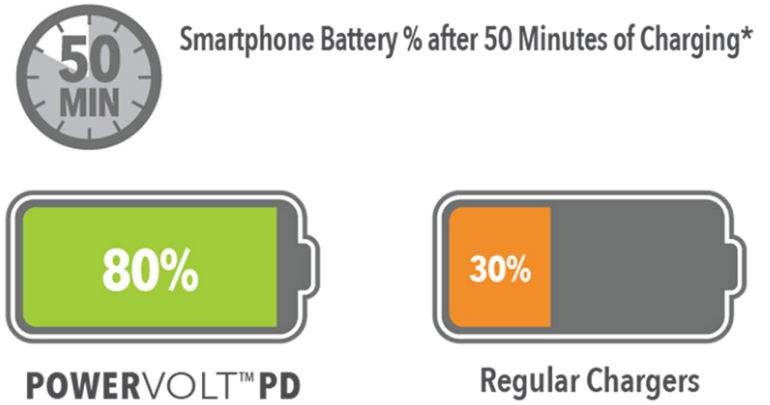

### Charge with up to 4X the Power!

Powerful compact convenient and will power your smartphone tablet and more up to 80% capacity in 50 minutes through the single 20W output. Its optimized charging circuitry will not cause harm to less powerful devices.

### PowerVolt PD32 Dual 20W USB-C & 12W USB-A Car Charger

Compact and Powerful!

PowerVolt™ PD32 is a dual USB-C and USB-A Car Charger Power Delivery 3.0. Is the ultimate solution for charging today's USB Type-C and USB-A devices which means less time tethered to your charger and more mobility for you.