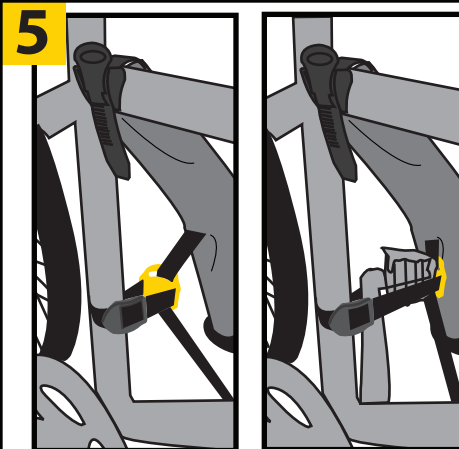

**1** Select type of vehicle and check Saris Fit Guide.

**3** Max: 35lb / 16kg

Keep bike from swinging freely by using the stabilizer strap against bike frame or pedal.

Check out an excellent selection of bike racks we offer on our website.