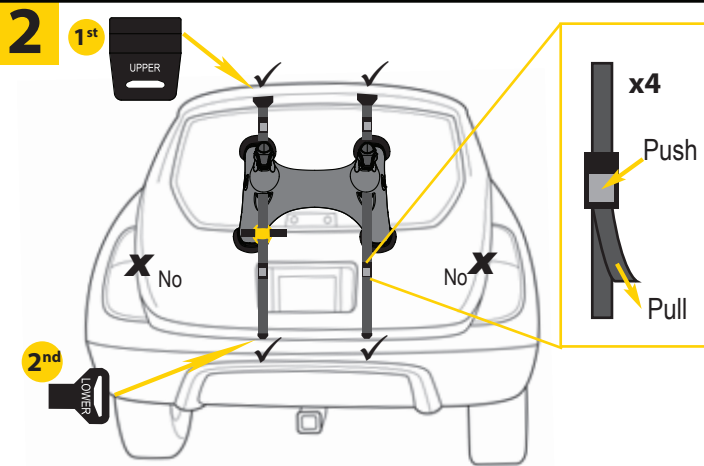

**1** Select type of vehicle and check Saris Fit Guide.

**3** Max: 35lb / 16kg

Keep bike from swinging freely by using the stabilizer strap against bike frame or pedal.

Check out an excellent selection of bike racks we offer on our website.