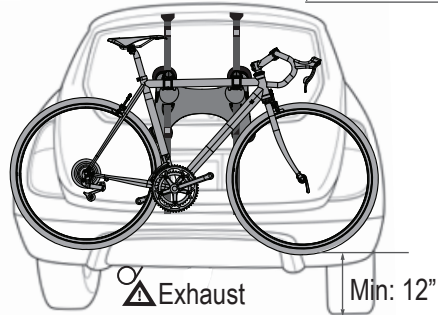

**1** Select type of vehicle and check Saris Fit Guide.

**3** Max: 35lb / 16kg

Keep bike from swinging freely by using the stabilizer strap against bike frame or pedal.

Check out an excellent selection of bike racks we offer on our website.