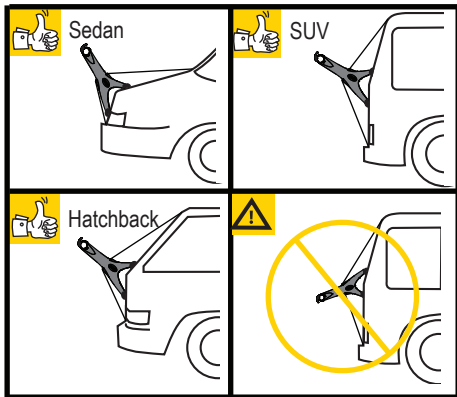

**1** Select type of vehicle and check Saris Fit Guide.

**3** Max: 35lb / 16kg

Keep bike from swinging freely by using the stabilizer strap against bike frame or pedal.

Check out an excellent selection of bike racks we offer on our website.