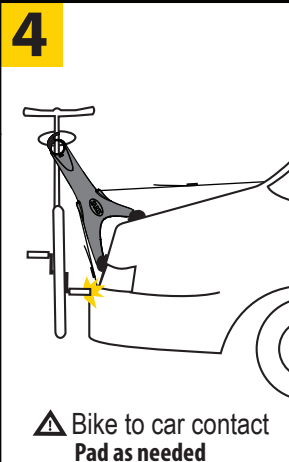

**1** Select type of vehicle and check Saris Fit Guide.

**3** Max: 35lb / 16kg

Keep bike from swinging freely by using the stabilizer strap against bike frame or pedal.

Check out an excellent selection of bike racks we offer on our website.