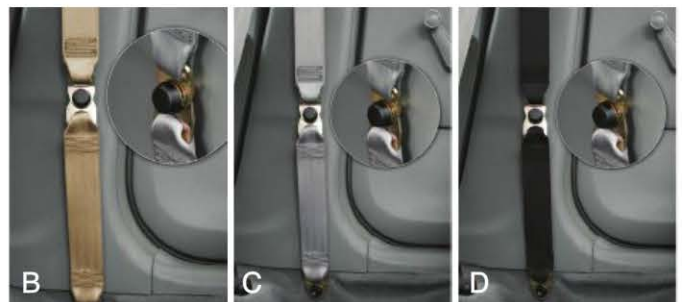

SEAT BELT EXTENSIONS

Extends your seat belt for easy access. Our universal design works with most seats and belts adding 12 inches to your seat belt. Perfect for taller seats.

B - Tan	10180
C - Grey	10186
D - Black	10179