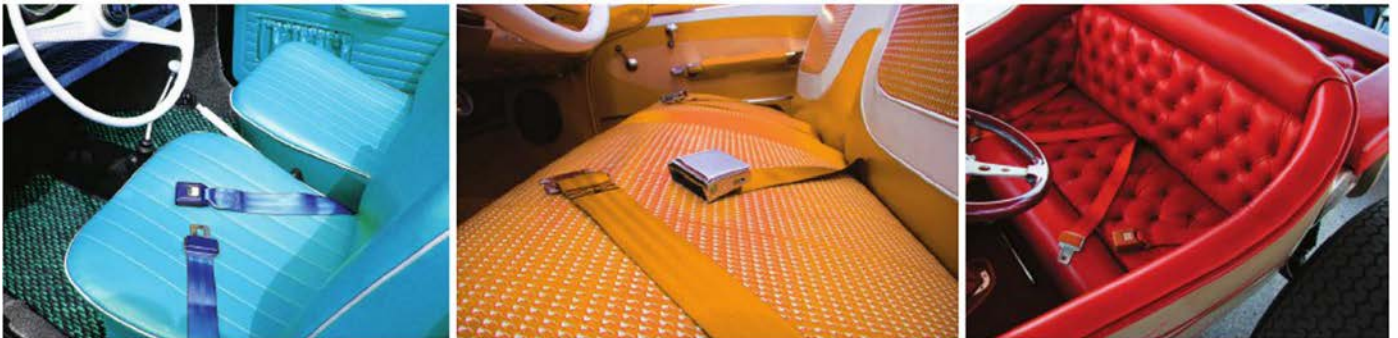

SAFE T BOY

SKIP THE TICKET, AND CLICK IT!™

safety equipment

BUCKLE UP IN STYLE!

SafeTboy strives to offer the safest motor equipment and therefore is the leader of the pack in seat belts. safeTboy's heavy duty OEM style fabric, and CAD design ensures your safety every time you buckle up. safeTboy's advanced CAD engineered seat belt system uses only the highest quality components. Each belt offers a unique easy release push button design to ensure easy operation. Ideal for all types of vehicles including street rods. Available in several colors and configurations to best suite your needs. Backed by a Limited Lifetime Warranty. Featured on several TV shows including Monster Garage, and Pimp My Ride, safeTboy delivers where all others fail.

When safety matters, count on safeTboy products to deliver the security and protection you need.

VARIETY OF CONFIGURATIONS

OVER 126 OPTIONS!

**2 BUCKLE
STYLES**

**HUGE COLOR
VARIETY**

21+ Colors!

**MULTIPLE
BELT STYLES**

- 2 Point Lap
- 2 Point Retractable
- 3 Point Retractable
- Multi-Point Harnesses

**CERTIFIED &
APPROVED**

SEAT BELTS

STEP 1 - CHOOSE YOUR STYLE

2 POINT LAP

2 POINT RETRACTABLE

3 POINT RETRACTABLE

STEP 2 - CHOOSE YOUR COLOR

Style	SKU
A - 3 Point Black	10192

SEAT BELT EXTENSIONS

Extends your seat belt for easy access. Our universal design works with most seats and belts adding 12 inches to your seat belt. Perfect for taller seats.