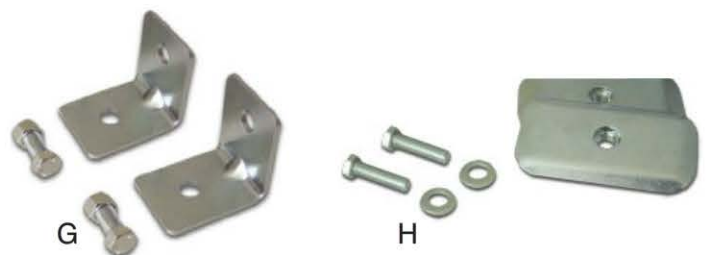

SEAT BELT MOUNTING BRACKETS

Safety First! Seat belt anchor kits are ideal for reinforcing your mount for all seat belts. Belt anchors reduce the chance of the belt bolt tearing through the floor when the belt is under load. Rounded corners ensure that your belt will not tear from impact or normal use. Ideal for all applications. Hardware included. Backed by a Limited Lifetime Warranty.

G - Angled	10178
H - Standard	10177