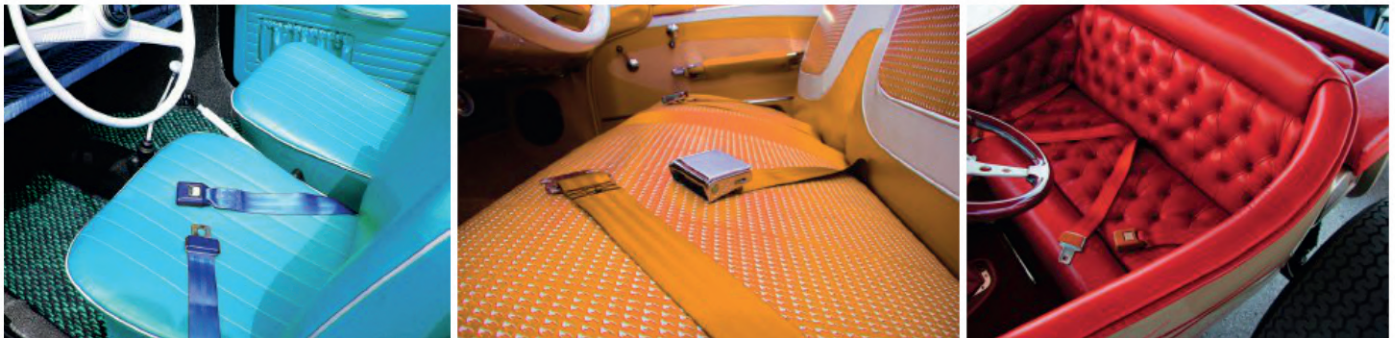

SAFE T BOY

SKIP THE TICKET, AND CLICK IT!™
safety equipment

BUCKLE UP IN STYLE!

SafeTboy strives to offer the safest motor equipment and therefore is the leader of the pack in seat belts. safeTboy's heavy duty OEM style fabric, and CAD design ensures your safety every time you buckle up. safeTboy's advanced CAD engineered seat belt system uses only the highest quality components. Each belt offers a unique easy release push button design to ensure easy operation. Ideal for all types of vehicles including street rods. Available in several colors and configurations to best suite your needs. Backed by a Limited Lifetime Warranty. Featured on several TV shows including Monster Garage, and Pimp My Ride, safeTboy delivers where all others fail.

VARIETY OF CONFIGURATIONS

OVER 126 OPTIONS!

**2 BUCKLE
STYLES**

**HUGE COLOR
VARIETY**

21+ Colors!

**MULTIPLE
BELT STYLES**

- 2 Point Lap
- 2 Point Retractable
- 3 Point Retractable
- Multi-Point Harnesses

**CERTIFIED &
APPROVED**

SEAT BELTS

STEP 1 - CHOOSE YOUR STYLE

2 POINT LAP

2 POINT RETRACTABLE

3 POINT RETRACTABLE

STEP 2 - CHOOSE YOUR COLOR

STEP 3 - CHOOSE YOUR BUCKLE

AIRPLANE BUCKLES

Style	SKU
A - 3 Point Black	10192

SEAT BELT EXTENSIONS

Extends your seat belt for easy access. Our universal design works with most seats and belts adding 12 inches to your seat belt. Perfect for taller seats.