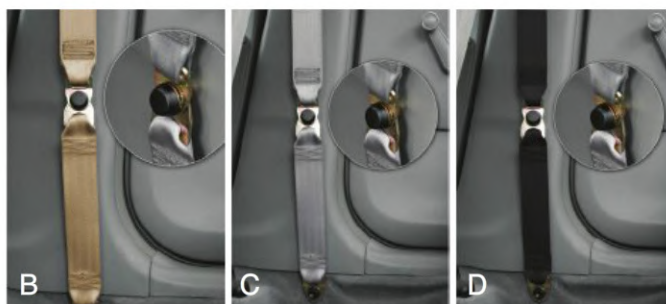

SEAT BELT EXTENSIONS

Extends your seat belt for easy access. Our universal design works with most seats and belts adding 12 inches to your seat belt. Perfect for taller seats.

B - Tan	10180
C - Grey	10186
D - Black	10179