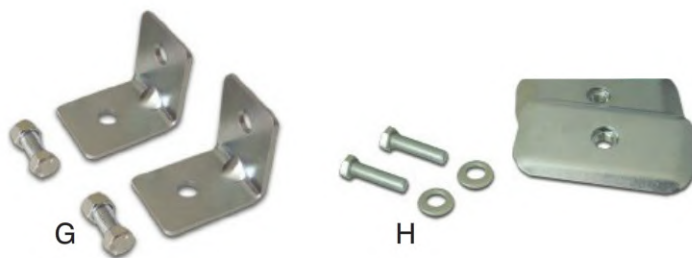

SEAT BELT MOUNTING BRACKETS

Safety First! Seat belt anchor kits are ideal for reinforcing your mount for all seat belts. Belt anchors reduce the chance of the belt bolt tearing through the floor when the belt is under load. Rounded corners ensure that your belt will not tear from impact or normal use. Ideal for all applications. Hardware included. Backed by a Limited Lifetime Warranty.

G - Angled	10178
H - Standard	10177