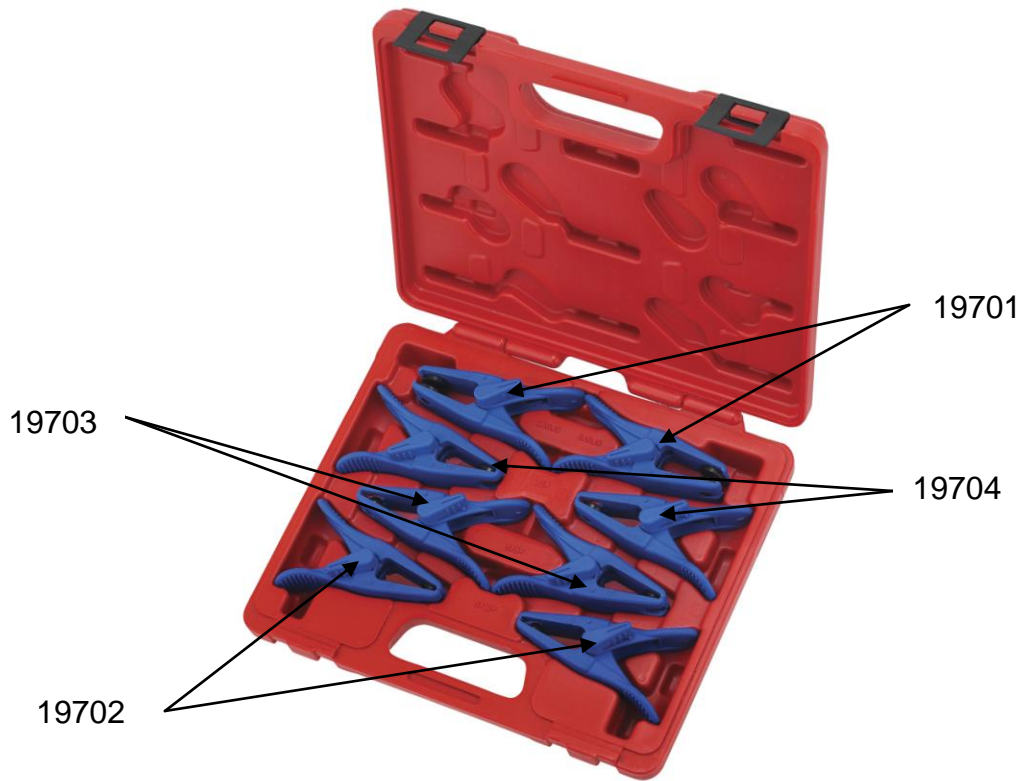

#19700, ADJUSTABLE 8 PIECE FLUID LINE STOPPER KIT

PARTS BREAKDOWN

CAT. NO.	DESCRIPTION
19701	Banjo Bolt Fluid Line Stopper
19702	5/16" Fluid Line Stopper
19703	3/8" Fluid Line Stopper
19704	1/2" Fluid Line Stopper
19705	5/16" Replacement Tips (Package of 2)
19706	3/8" Replacement Tips (Package of 2)
19707	1/2" & Banjo Bolt Replacement Tips (Package of 2)