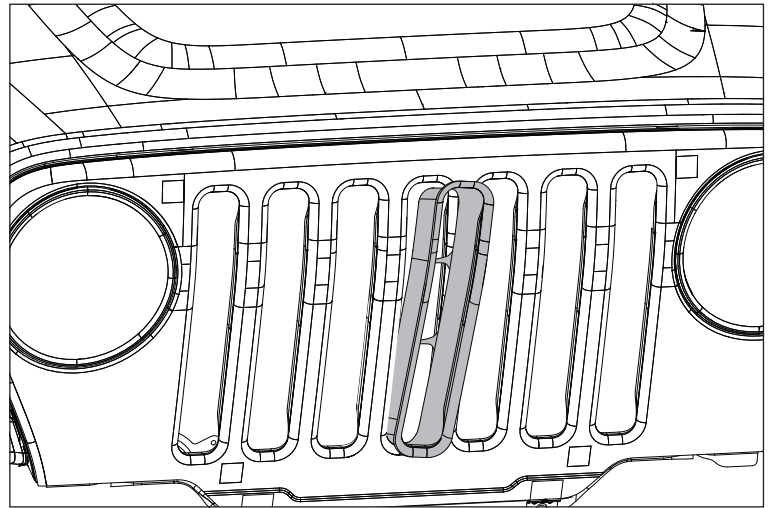

Grille Inserts for YJ/TJ

Components

- (7) Grille Inserts:
 - 11306.01: Chrome, YJ
 - 11306.04: Black, YJ
 - 11401.01: Chrome with Billet, YJ
 - 11306.02: Chrome, TJ
 - 11306.03: Black, TJ
 - 11401.02: Chrome with Billet, TJ
 - 11401.03: Black with Billet, TJ

Grille Inserts for YJ/TJ

1. Ensure inserts are lined up with grille openings by matching angles of upper and lower portions of grille.

2. Insert lower portion of insert into grille opening.

3. Press lower retainers into grille shell and press top of insert until clipped into place.