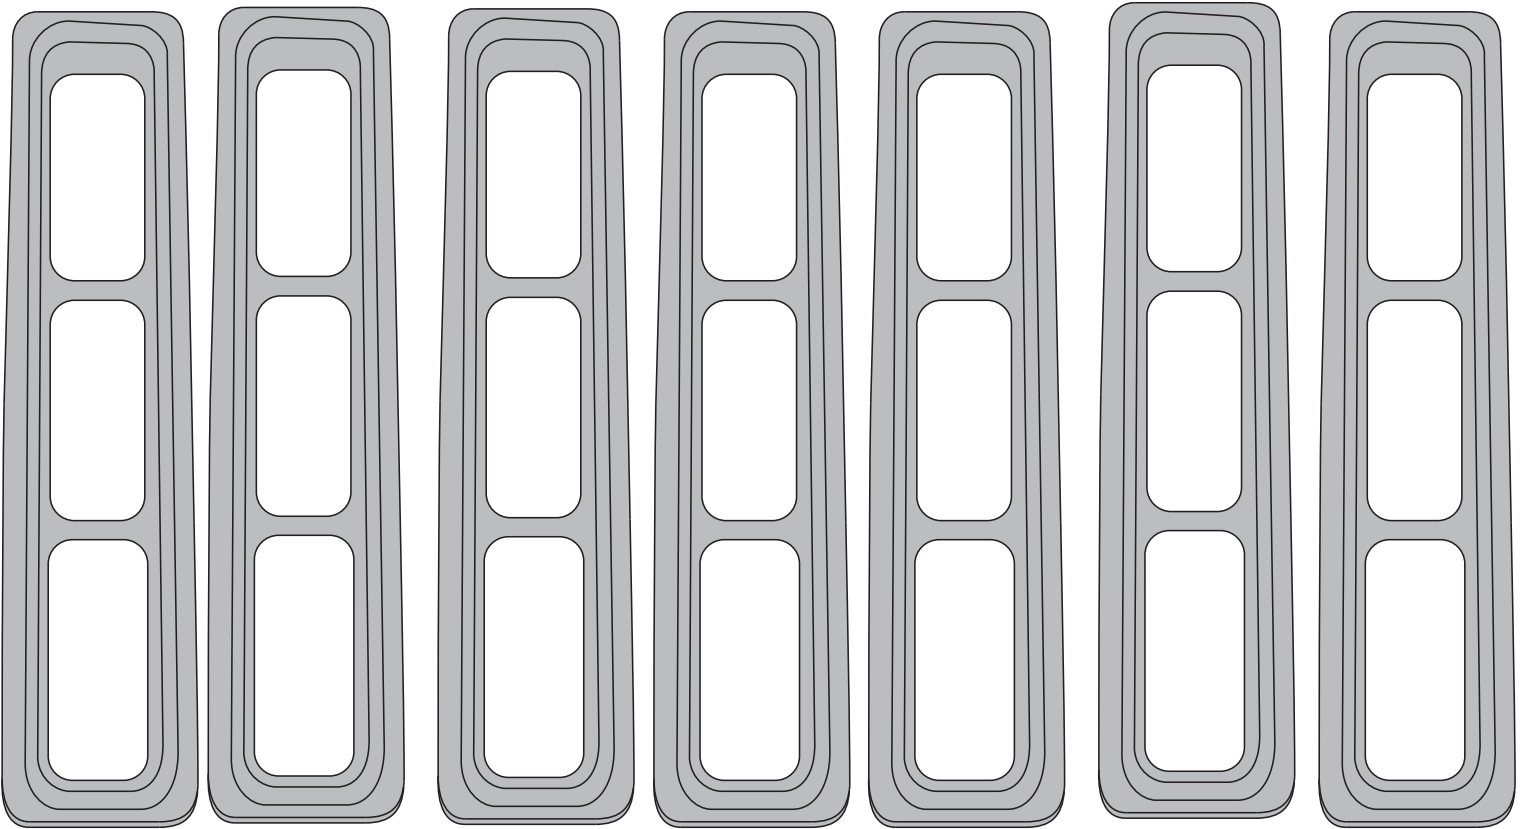

Grille Inserts for YJ/TJ

Components

- (7) Grille Inserts:
 - 11306.01: Chrome, YJ
 - 11306.04: Black, YJ
 - 11401.01: Chrome with Billet, YJ
 - 11306.02: Chrome, TJ
 - 11306.03: Black, TJ
 - 11401.02: Chrome with Billet, TJ
 - 11401.03: Black with Billet, TJ

Grille Inserts for YJ/TJ

1. Ensure inserts are lined up with grille openings by matching angles of upper and lower portions of grille.

2. Insert lower portion of insert into grille opening.

3. Press lower retainers into grille shell and press top of insert until clipped into place.