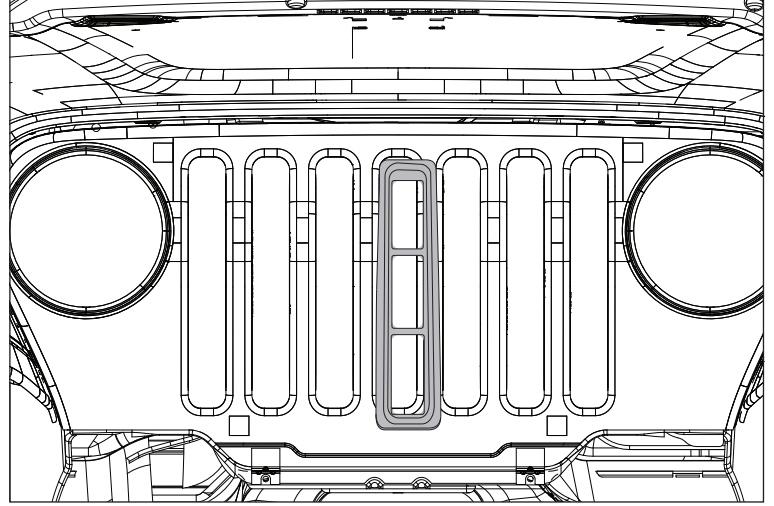

Grille Inserts for YJ/TJ

Components

- (7) Grille Inserts:
 - 11306.01: Chrome, YJ
 - 11306.04: Black, YJ
 - 11401.01: Chrome with Billet, YJ
 - 11306.02: Chrome, TJ
 - 11306.03: Black, TJ
 - 11401.02: Chrome with Billet, TJ
 - 11401.03: Black with Billet, TJ

Grille Inserts for YJ/TJ

1. Ensure inserts are lined up with grille openings by matching angles of upper and lower portions of grille.

2. Insert lower portion of insert into grille opening.

3. Press lower retainers into grille shell and press top of insert until clipped into place.