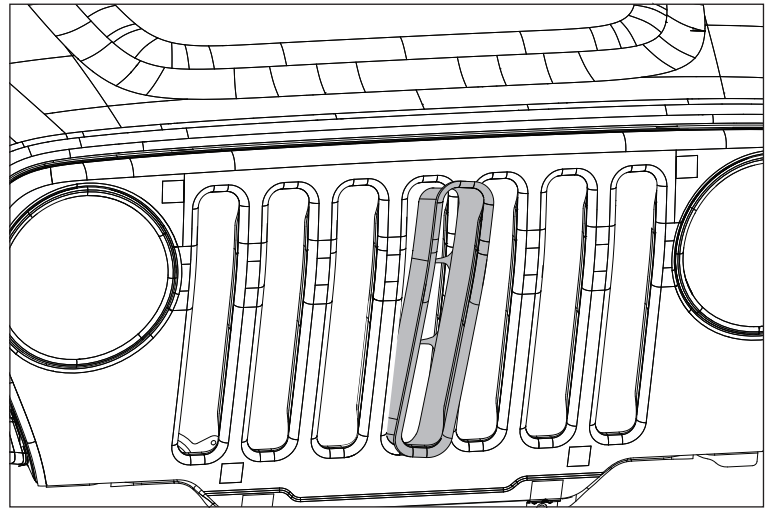

### Components

- (7) Grille Inserts:
  - 11306.01: Chrome, YJ
  - 11306.04: Black, YJ
  - 11401.01: Chrome with Billet, YJ
  - 11306.02: Chrome, TJ
  - 11306.03: Black, TJ
  - 11401.02: Chrome with Billet, TJ
  - 11401.03: Black with Billet, TJ

## Grille Inserts for YJ/TJ

1. Ensure inserts are lined up with grille openings by matching angles of upper and lower portions of grille.

2. Insert lower portion of insert into grille opening.

3. Press lower retainers into grille shell and press top of insert until clipped into place.