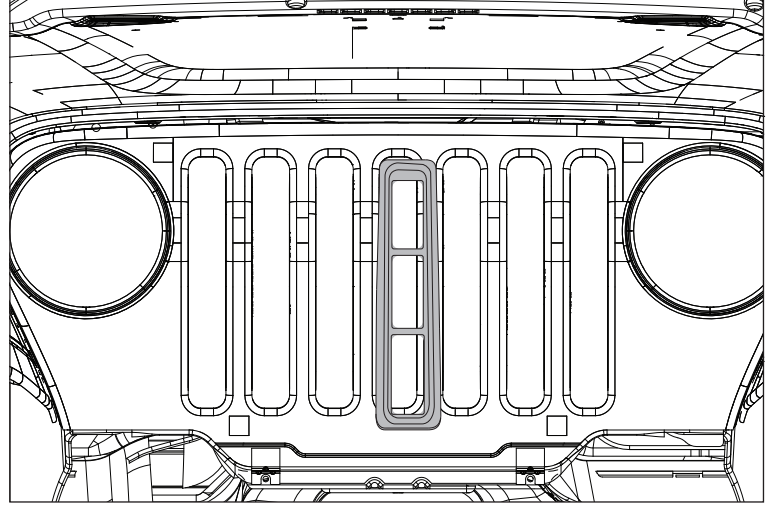

Grille Inserts for YJ/TJ

1. Ensure inserts are lined up with grille openings by matching angles of upper and lower portions of grille.