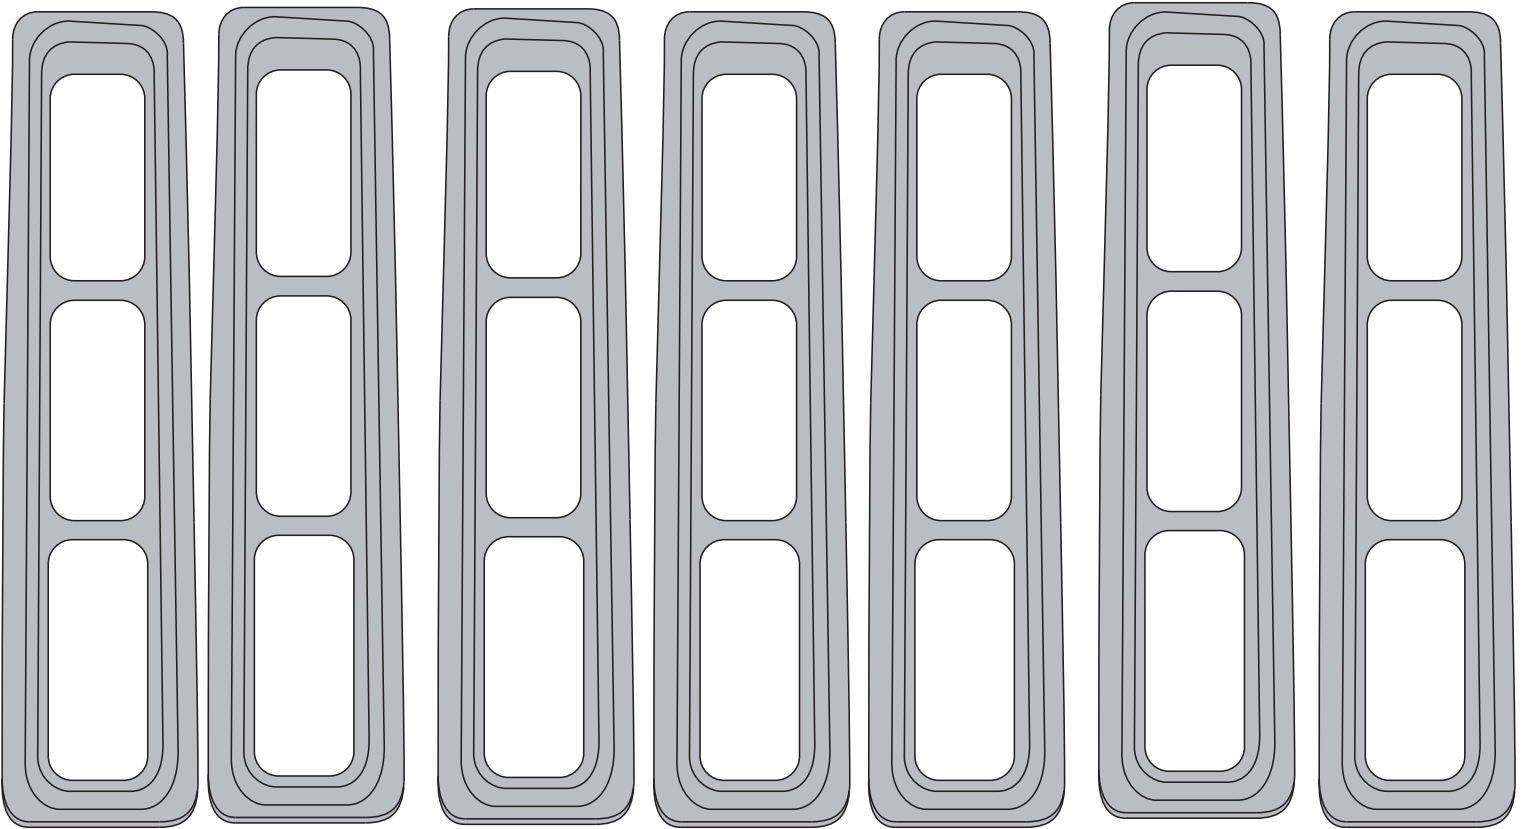

## Grille Inserts for YJ/TJ

### Components

- (7) Grille Inserts:
  - 11306.01: Chrome, YJ
  - 11306.04: Black, YJ
  - 11401.01: Chrome with Billet, YJ
  - 11306.02: Chrome, TJ
  - 11306.03: Black, TJ
  - 11401.02: Chrome with Billet, TJ
  - 11401.03: Black with Billet, TJ

## Grille Inserts for YJ/TJ

1. Ensure inserts are lined up with grille openings by matching angles of upper and lower portions of grille.

2. Insert lower portion of insert into grille opening.

3. Press lower retainers into grille shell and press top of insert until clipped into place.