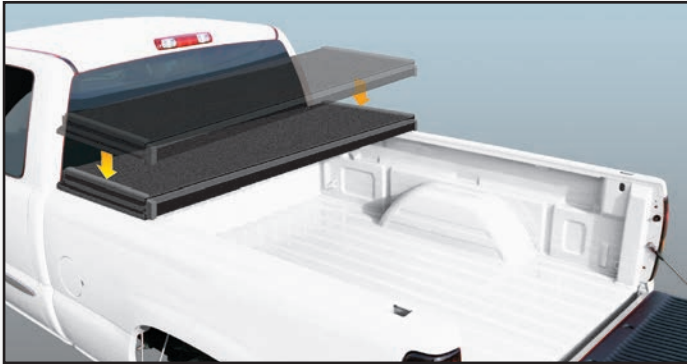

NEW

RUGGED COVER

Improve Gas Mileage

Hard Folding Tonneau Cover

Installation is simple, quick, and easy.

Cab Dust Seal

Cab Latches

Tie-Down Buckle

Dual Hinge Seal

Top & Bottom

Fiberglass Reinforced Panels

Rounded Corners

Rear Latches

OEM Tailgate Lock

Additional Security

- Easy on or off in less than six minutes
- Completely assembled in the box – no loose parts
- No tools required
- Drive with the cover in the open or closed position
- Tailgate lock can provide additional security
- Sleek appearance improves gas mileage
- Cab dust seal
- New fiberglass reinforced plastic panels