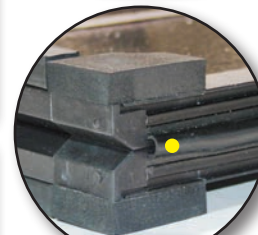

NEW

RUGGED COVER

Improve Gas Mileage

Hard Folding Tonneau Cover

Installation is simple, quick, and easy.

Cab Dust Seal

Cab Latches

Tie-Down Buckle

Dual Hinge Seal

Top & Bottom

Fiberglass Reinforced Panels

Rounded Corners

Rear Latches

OEM Tailgate Lock

Additional Security

- Easy on or off in less than six minutes
- Completely assembled in the box – no loose parts
- No tools required
- Drive with the cover in the open or closed position
- Tailgate lock can provide additional security
- Sleek appearance improves gas mileage
- Cab dust seal
- New fiberglass reinforced plastic panels