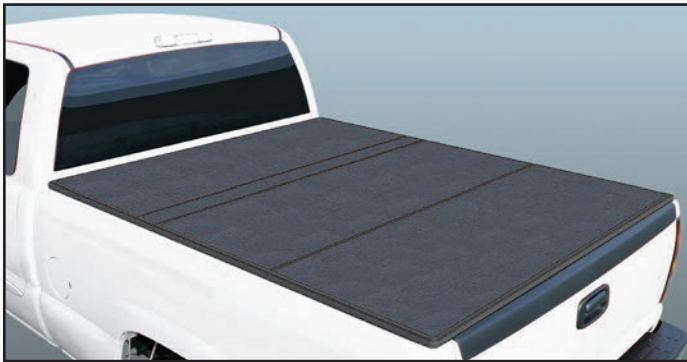

NEW

RUGGED COVER

Improve Gas Mileage

Hard Folding Tonneau Cover

Installation is simple, quick, and easy.

Cab Dust Seal

Cab Latches

Tie-Down Buckle

Dual Hinge Seal

Top & Bottom

Fiberglass Reinforced Panels

Rounded Corners

Rear Latches

OEM Tailgate Lock

Additional Security

- Easy on or off in less than six minutes
- Completely assembled in the box – no loose parts
- No tools required
- Drive with the cover in the open or closed position
- Tailgate lock can provide additional security
- Sleek appearance improves gas mileage
- Cab dust seal
- New fiberglass reinforced plastic panels