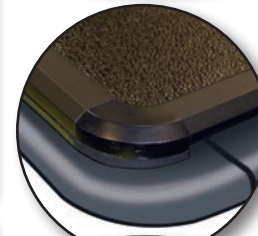

NEW

RUGGED COVER

Improve Gas Mileage

Hard Folding Tonneau Cover

Installation is simple, quick, and easy.

Cab Dust Seal

Cab Latches

Tie-Down Buckle

Dual Hinge Seal

Top & Bottom

Fiberglass Reinforced Panels

Rounded Corners

Rear Latches

OEM Tailgate Lock

Additional Security

- Easy on or off in less than six minutes
- Completely assembled in the box – no loose parts
- No tools required
- Drive with the cover in the open or closed position
- Tailgate lock can provide additional security
- Sleek appearance improves gas mileage
- Cab dust seal
- New fiberglass reinforced plastic panels