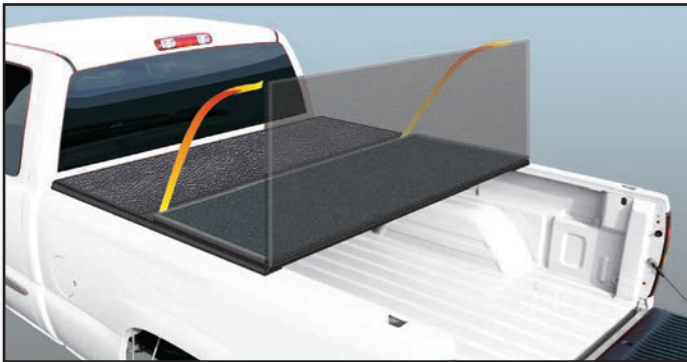

NEW

RUGGED COVER

Improve Gas Mileage

Hard Folding Tonneau Cover

Installation is simple, quick, and easy.

Cab Dust Seal

Cab Latches

Tie-Down Buckle

Dual Hinge Seal

Top & Bottom

Fiberglass Reinforced Panels

Rounded Corners

Rear Latches

OEM Tailgate Lock

Additional Security

- Easy on or off in less than six minutes
- Completely assembled in the box – no loose parts
- No tools required
- Drive with the cover in the open or closed position
- Tailgate lock can provide additional security
- Sleek appearance improves gas mileage
- Cab dust seal
- New fiberglass reinforced plastic panels