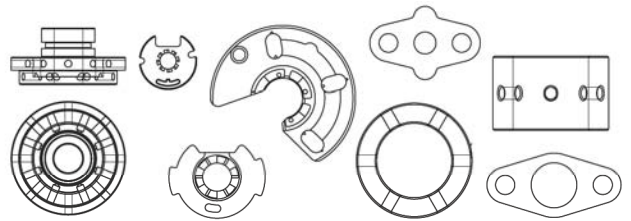

BORG WARNER

SERVICE KITS

Rotomaster® manufactures a wide range of repair and service components and kits for the original equipment and aftermarket turbocharger marketplace.

ROTOMASTER #	MODEL	OE #	TI #	KIT TYPE
K53147110022N	K16	53147110022	7-D-1148	service kit

ROTOMASTER #	MODEL	OE #	TI #	KIT TYPE
K53247110021N	K24	53247110021	7-D-1328	service kit

ROTOMASTER #	MODEL	OE #	TI #	KIT TYPE
K53247110025N	K26	53247110025	7-D-0669	service kit

ROTOMASTER #	MODEL	OE #	TI #	KIT TYPE
K53267110023N	K26	53267110023	7-D-1705	service kit

ROTOMASTER #	MODEL	OE #	TI #	KIT TYPE
K53267110051N	K27	53267110051	7-D-2944	service kit

ROTOMASTER #	MODEL	OE #	TI #	KIT TYPE
K53277110029N	K27	53277110029	7-D-1429	service kit

ROTOMASTER #	MODEL	OE #	TI #	KIT TYPE
K53287110002N	K27	53287110002	7-D-1355	service kit

Manufacturers names, numbers, and descriptions are for reference only - these do not imply that any of these are products of the listed manufacturer.