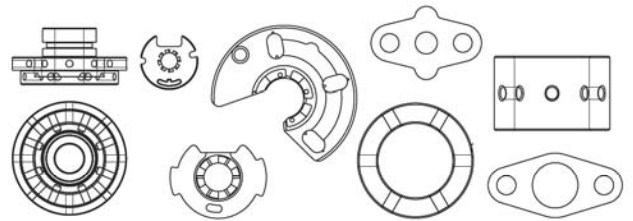

BORG WARNER

SERVICE KITS

Rotomaster® manufactures a wide range of repair and service components and kits for the original equipment and aftermarket turbocharger marketplace.

ROTOMASTER #	MODEL	OE #	TI #	KIT TYPE
S318389N	S3B	318389	7-C-3513	service kit
S318394N	S300	318394	7-C-3826	service kit
S318397N	S400	318397	7-C-3494	major kit
S318409N	S4D	318409	N/A	service kit
S318417N	S4T	318417	7-C-3197	gasket kit

Manufacturers names, numbers, and descriptions are for reference only - these do not imply that any of these are products of the listed manufacturer.