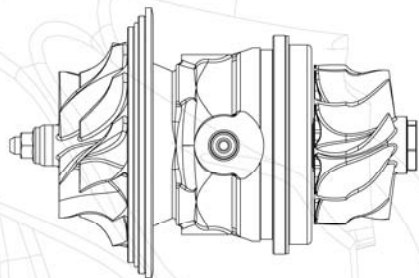

TABLE OF CONTENTS

TURBO CARTRIDGES

SEC. 1

BORG WARNER	PG. 1 - 8
GARRETT	PG. 9 - 17
HOLSET	PG. 18 - 19
IHI	PG. 20
MITSUBISHI	PG. 21