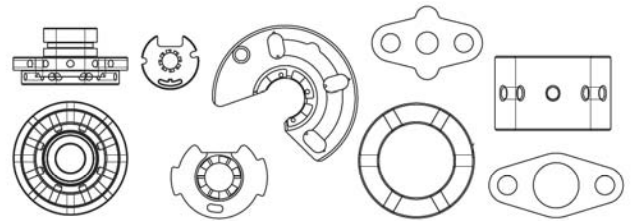

Rotomaster® manufactures a wide range of repair and service components and kits for the original equipment and aftermarket turbocharger marketplace.

ROTOMASTER #	MODEL	OE #	TI #	KIT TYPE
ABTV75-KIT	BTV75	N/A	7-A-2437	dyn. minor service kit

ROTOMASTER #	MODEL	OE #	TI #	KIT TYPE
AGT4288-KIT	GT42	N/A	7-A-2146	major dynamic kit

ROTOMASTER #	MODEL	OE #	TI #	KIT TYPE
AGT60-KIT	GT60	N/A	7-A-2543	service kit

ROTOMASTER #	MODEL	OE #	TI #	KIT TYPE
	T18	406385-0000	7-A-1206	thrust plate kit

ROTOMASTER #	MODEL	OE #	TI #	KIT TYPE
	TP38	472617-0000	7-A-2058	service kit

ROTOMASTER #	MODEL	OE #	TI #	KIT TYPE
	T12	N/A	7-A-2241	kit w/out thrust plate

ROTOMASTER #	MODEL	OE #	TI #	KIT TYPE
TBA	GTA40	N/A	7-A-2490	dyn. service kit