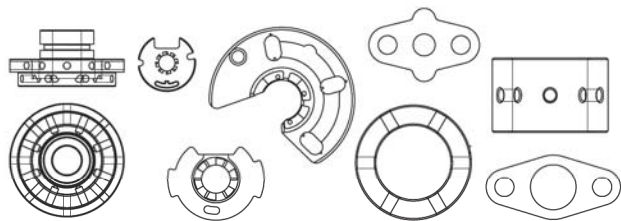

GARRETT

SERVICE KITS

Rotomaster® manufactures a wide range of repair and service components and kits for the original equipment and aftermarket turbocharger marketplace.

ROTOMASTER #	MODEL	OE #	TI #	KIT TYPE
A468267N	TV63	468267-0000	7-A-0924	service kit

ROTOMASTER #	MODEL	OE #	TI #	KIT TYPE
A468416N	TV91/94	468416-0000	7-A-1224	service kit

ROTOMASTER #	MODEL	OE #	TI #	KIT TYPE
A472559-0001N	GT40	472559-0001	7-A-2049	dyn. service kit

ROTOMASTER #	MODEL	OE #	TI #	KIT TYPE
A472559-0001N	GTA/GT42	472559-0001	N/A	service kit

ROTOMASTER #	MODEL	OE #	TI #	KIT TYPE
A472617-GTP	GTP38	N/A	7-A-2530	service kit - super kit (360 degree thrust)

ROTOMASTER #	MODEL	OE #	TI #	KIT TYPE
A472617N	TP38 & GTP38 combo	N/A	7-A-3507 & 7-A-2530	ped kit and GTP kit combo

Manufacturers names, numbers, and descriptions are for reference only - these do not imply that any of these are products of the listed manufacturer.