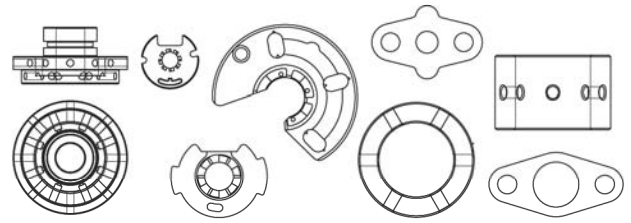

Rotomaster® manufactures a wide range of repair and service components and kits for the original equipment and aftermarket turbocharger marketplace.

ROTOMASTER #	MODEL	OE #	TI #	KIT TYPE
H3545661N	4LG	3545661	7-B-0642	service kit

ROTOMASTER #	MODEL	OE #	TI #	KIT TYPE
H3545669N	HT3B	3545669	7-B-0644	minor service kit

ROTOMASTER #	MODEL	OE #	TI #	KIT TYPE
H3545669N	HT3B/HT60	3545669	7-B-4273	major kit

ROTOMASTER #	MODEL	OE #	TI #	KIT TYPE
H3545997N	H2E	3545997	7-B-1185	service kit

ROTOMASTER #	MODEL	OE #	TI #	KIT TYPE
H3575015N	H2E	3575015	7-B-1822	service kit

ROTOMASTER #	MODEL	OE #	TI #	KIT TYPE
H3575169N	HX40	3575169	7-B-2878	service kit