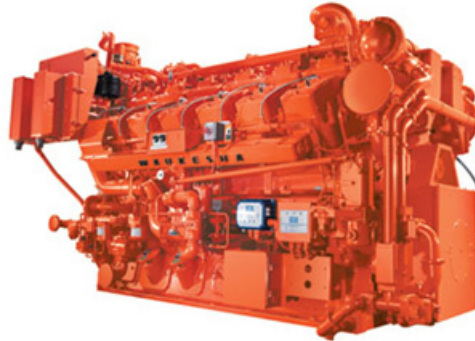

WAUKESHA TURBOCHARGERS

Anyone who makes aftermarket turbocharger parts invariably concentrates on the T04B series or the Big Three: Caterpillar, Cummins and Detroit.

At long last there is an aftermarket source for Waukesha applications. Rotomaster™ is proud to present our line of Waukesha replacement turbos and components. But this is only the start. We will be constantly expanding this product line with lower volume applications and the newest releases.