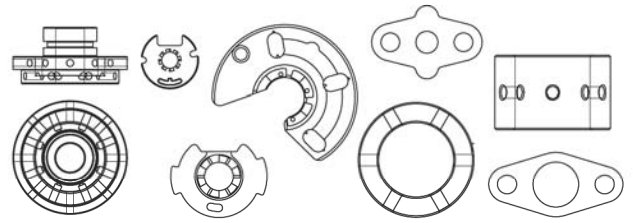

Rotomaster® manufactures a wide range of repair and service components and kits for the original equipment and aftermarket turbocharger marketplace.

ROTOMASTER #	MODEL	OE #	TI #	KIT TYPE
H11B0301N	H1B	N/A	7-B-0672	service kit

ROTOMASTER #	MODEL	OE #	TI #	KIT TYPE
H11C0301N	H1C/D	N/A	7-B-0673	service kit

ROTOMASTER #	MODEL	OE #	TI #	KIT TYPE
H11C0302N	H1C	N/A	7-B-3803	major kit

ROTOMASTER #	MODEL	OE #	TI #	KIT TYPE
H1250301N	HX25/27	1250301	N/A	service kit

ROTOMASTER #	MODEL	OE #	TI #	KIT TYPE
H167031N	HE551VE	N/A	N/A	service kit

ROTOMASTER #	MODEL	OE #	TI #	KIT TYPE
H167036N	HE351VE	N/A	N/A	small ISX kit, dodge 6.7L

Manufacturers names, numbers, and descriptions are for reference only - these do not imply that any of these are products of the listed manufacturer.