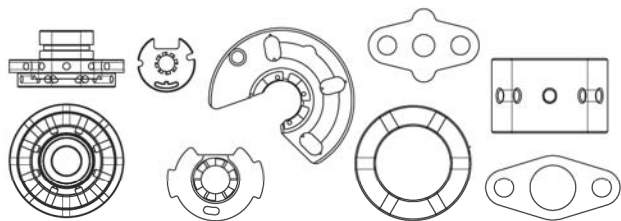

GARRETT

SERVICE KITS

Rotomaster® manufactures a wide range of repair and service components and kits for the original equipment and aftermarket turbocharger marketplace.

ROTOMASTER #	MODEL	OE #	TI #	KIT TYPE

A468025N	TV61	468025-0000	7-A-0977	minor kit

ROTOMASTER #	MODEL	OE #	TI #	KIT TYPE

A468100N	T04/T04B	468100-0000	7-A-0608	service kit

ROTOMASTER #	MODEL	OE #	TI #	KIT TYPE

A468103N	TV61	468103-0000	7-A-0610	service kit

ROTOMASTER #	MODEL	OE #	TI #	KIT TYPE

A468107N	T18A	468107-0000	7-A-2634	minor service kit

ROTOMASTER #	MODEL	OE #	TI #	KIT TYPE

A468109N	T12	468109-0000	7-A-0721	service kit

ROTOMASTER #	MODEL	OE #	TI #	KIT TYPE

A468111N	TH08H	468111-0000	7-A-0821	service kit

Manufacturers names, numbers, and descriptions are for reference only - these do not imply that any of these are products of the listed manufacturer.