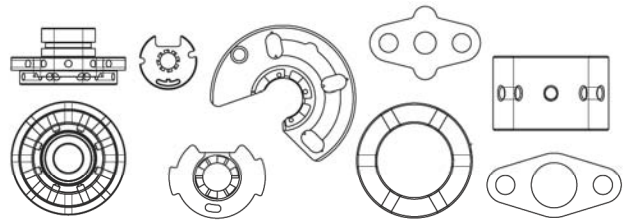

Rotomaster® manufactures a wide range of repair and service components and kits for the original equipment and aftermarket turbocharger marketplace.

ROTOMASTER #	MODEL	OE #	TI #	KIT TYPE
A488957N	T12	488957-0000	7-A-1508	service kit
ROTOMASTER #	MODEL	OE #	TI #	KIT TYPE
A701826-0001N	T2/T25	701826-0001	7-A-0627	dynamic kit
ROTOMASTER #	MODEL	OE #	TI #	KIT TYPE
A701826-0001N	T25	701826-0001	7-A-2476	service kit
ROTOMASTER #	MODEL	OE #	TI #	KIT TYPE
A705731-0001N	UTV9406	705731-0001	7-A-2409	service kit
ROTOMASTER #	MODEL	OE #	TI #	KIT TYPE
A706317-0002N	T04S	706317-0002	7-A-1505	navistar kit
ROTOMASTER #	MODEL	OE #	TI #	KIT TYPE
A707342-0001N	T2/T25	707342-0001	7-A-1928	c/seal service kit