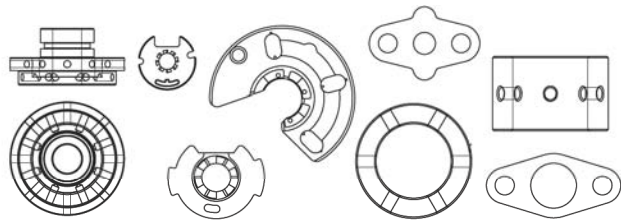

mitsubishi

SERVICE KITS

Rotomaster® manufactures a wide range of repair and service components and kits for the original equipment and aftermarket turbocharger marketplace.

ROTOMASTER #	MODEL	OE #	TI #	KIT TYPE
M105060304N	TD05/06	49178-81100	7-E-1874	full kit

ROTOMASTER #	MODEL	OE #	TI #	KIT TYPE
M105060305N	TD05/06	49178-89200	7-E-1172	service kit

ROTOMASTER #	MODEL	OE #	TI #	KIT TYPE
M105060306N	TC05/06	49187-80110	7-E-0656	basic kit

ROTOMASTER #	MODEL	OE #	TI #	KIT TYPE
M1070303N	TD07S	N/A	7-E-2835	major kit

ROTOMASTER #	MODEL	OE #	TI #	KIT TYPE
M107080301N	TD07/08/08H	N/A	7-E-2801	minor kit

ROTOMASTER #	MODEL	OE #	TI #	KIT TYPE
M107080302N	TD07/08	49174-85010	7-E-2837	major kit

Manufacturers names, numbers, and descriptions are for reference only - these do not imply that any of these are products of the listed manufacturer.