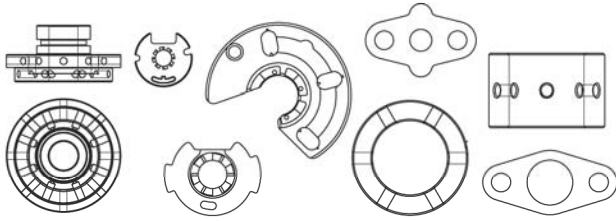

HOLSET

SERVICE KITS

Rotomaster® manufactures a wide range of repair and service components and kits for the original equipment and aftermarket turbocharger marketplace.

ROTOMASTER #	MODEL	OE #	TI #	KIT TYPE
H3545345N	HX60/HX60W	3545345	7-B-3394	service kit

ROTOMASTER #	MODEL	OE #	TI #	KIT TYPE
H3545431N	HX50	3545431	7-B-2234	service kit

ROTOMASTER #	MODEL	OE #	TI #	KIT TYPE
H3545647N	HC5/5A	3545647	7-B-0647	service kit

ROTOMASTER #	MODEL	OE #	TI #	KIT TYPE
H3545649N	HT4B	3545649	7-B-0648	service kit

ROTOMASTER #	MODEL	OE #	TI #	KIT TYPE
H3545653N	H2B	3545653	7-B-0674	service kit

ROTOMASTER #	MODEL	OE #	TI #	KIT TYPE
H3545659N	4LE/4LF	3545659	7-B-0641	service kit

Manufacturers names, numbers, and descriptions are for reference only - these do not imply that any of these are products of the listed manufacturer.