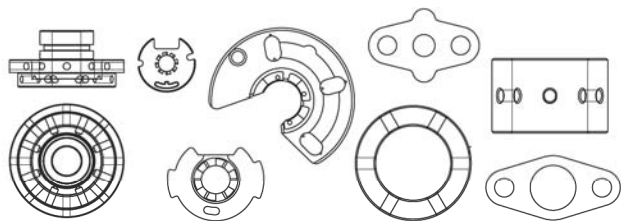

GARRETT

SERVICE KITS

Rotomaster® manufactures a wide range of repair and service components and kits for the original equipment and aftermarket turbocharger marketplace.

ROTOMASTER #	MODEL	OE #	TI #	KIT TYPE
A1320301N	GT32	N/A	7-A-2627	service kit
ROTOMASTER #	MODEL	OE #	TI #	KIT TYPE
A1350307N	GT35	N/A	7-A-3144	service kit
ROTOMASTER #	MODEL	OE #	TI #	KIT TYPE
A1350308N	GT35	709147-0002	7-A-2480	service kit
ROTOMASTER #	MODEL	OE #	TI #	KIT TYPE
A1370302N	GT37VA	N/A	7-A-4077	.477" jb service kit
ROTOMASTER #	MODEL	OE #	TI #	KIT TYPE
A1370302N	GT37VA	N/A	7-A-4084	.520" jb service kit
ROTOMASTER #	MODEL	OE #	TI #	KIT TYPE
A1400303N	GT40	N/A	7-A-2262	c/seal service kit

Manufacturers names, numbers, and descriptions are for reference only - these do not imply that any of these are products of the listed manufacturer.