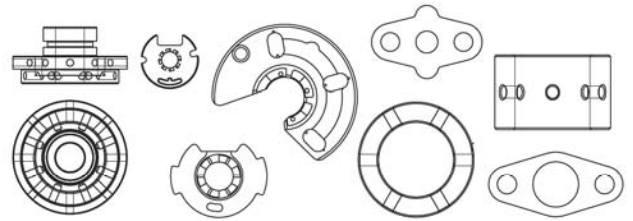

Rotomaster® manufactures a wide range of repair and service components and kits for the original equipment and aftermarket turbocharger marketplace.

ROTOMASTER #	MODEL	OE #	TI #	KIT TYPE
A1400303N	GT40	N/A	7-A-2460	dyn. service kit
ROTOMASTER #	MODEL	OE #	TI #	KIT TYPE
A140301N	T4	N/A	7-A-0618	dynamic kit
ROTOMASTER #	MODEL	OE #	TI #	KIT TYPE
A1420301N	GTA42	N/A	7-A-3151	98" flange service kit
ROTOMASTER #	MODEL	OE #	TI #	KIT TYPE
A1420302N	GTA42	N/A	7-A-2931	1.10" flange service kit
ROTOMASTER #	MODEL	OE #	TI #	KIT TYPE
A1450301N	TA45/51	468132-0002	7-A-0634	service kit
ROTOMASTER #	MODEL	OE #	TI #	KIT TYPE
A1640301N	GARRETT 6.4L Ford	n/a	N/A	high/low pressure service kit

Manufacturers names, numbers, and descriptions are for reference only - these do not imply that any of these are products of the listed manufacturer.