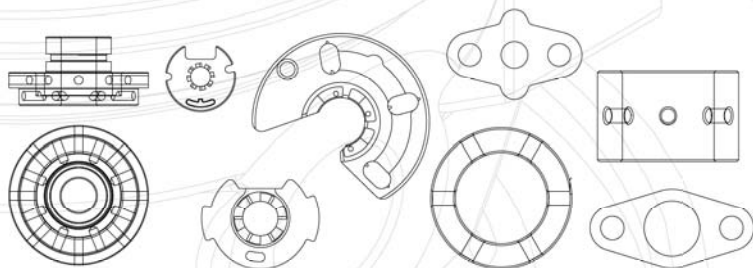

SERVICE KITS

SEC. 2

BORG WARNER	PG. 23 - 31
GARRETT	PG. 32 - 48
HOLSET	PG. 49 - 55
HITACHI	PG. 55
IHI	PG. 56 - 58
KOMATSU	PG. 59
MITSUBISHI	PG. 60 - 63
TOYOTA	PG. 64 - 65

COMPONENTS & VNT/VGT PARTS

SEC. 3