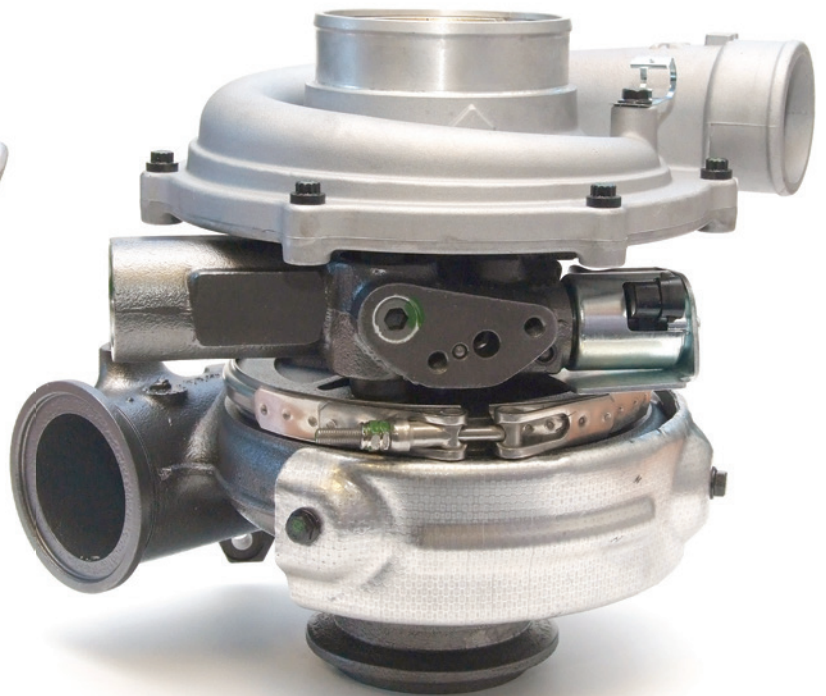

Rotomaster™

TURBOCHARGER MANUFACTURER

SELECT SERIES

FORD 6.0L POWERSTROKE

NO CORE
CHARGE

APPLICATIONS:

2004-2007 F250-F550

2004-2007 E SERIES VAN, EXCURSION

“MADE IN NORTH AMERICA”

A1370101N