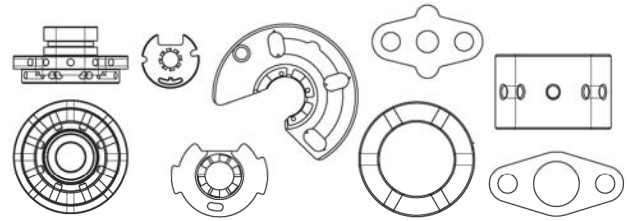

Rotomaster® manufactures a wide range of repair and service components and kits for the original equipment and aftermarket turbocharger marketplace.

ROTOMASTER #	MODEL	OE #	TI #	KIT TYPE
K1100301N	KTR110G	N/A	7-L-2958	service kit
ROTOMASTER #	MODEL	OE #	TI #	KIT TYPE
K1100302N	KTR110G	N/A	7-L-2268	minor kit
ROTOMASTER #	MODEL	OE #	TI #	KIT TYPE
QKTR110-KIT	KTR110G	N/A	N/A	major kit w/lockplates & clamps
ROTOMASTER #	MODEL	OE #	TI #	KIT TYPE
QKTR-130N	KTR130	N/A	N/A	full kit w/oil deflector