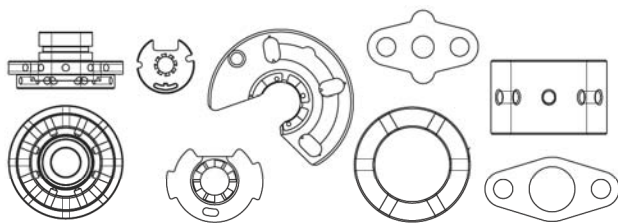

BORG WARNER

SERVICE KITS

Rotomaster® manufactures a wide range of repair and service components and kits for the original equipment and aftermarket turbocharger marketplace.

ROTOMASTER #	MODEL	OE #	TI #	KIT TYPE
K1350302N	KP35	N/A	7-D-3616	minor kit

ROTOMASTER #	MODEL	OE #	TI #	KIT TYPE
K1350304N	KP35, 360	N/A	7-D-4144	12.6mm kit

ROTOMASTER #	MODEL	OE #	TI #	KIT TYPE
K1350306N	KP35, 360	N/A	7-D-4143	universal kit

ROTOMASTER #	MODEL	OE #	TI #	KIT TYPE
K52227110002N	3LDZ	52227110002	7-D-1703	service kit

ROTOMASTER #	MODEL	OE #	TI #	KIT TYPE
K53037110000N	K03/04	53037110000	7-D-1780	service kit

ROTOMASTER #	MODEL	OE #	TI #	KIT TYPE
K53147110016N	K14	53147110016	7-D-1168	service kit

Manufacturers names, numbers, and descriptions are for reference only - these do not imply that any of these are products of the listed manufacturer.