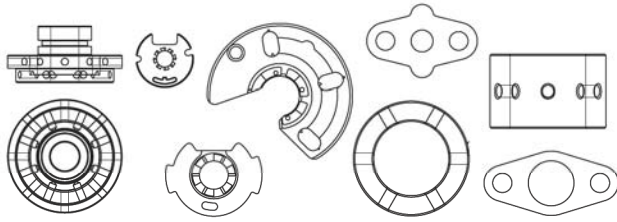

SERVICE KITS

Rotomaster® manufactures a wide range of repair and service components and kits for the original equipment and aftermarket turbocharger marketplace.

ROTOMASTER #	MODEL	OE #	TI #	KIT TYPE
Q1040302N	RHF4 - TB	N/A	7-F-3879	major kit

ROTOMASTER #	MODEL	OE #	TI #	KIT TYPE
Q1040318N	RHF4 - LG	N/A	7-F-3728	major kit

ROTOMASTER #	MODEL	OE #	TI #	KIT TYPE
Q1040319N	RHF4 - TB	N/A	7-F-4301	AS12 kit

ROTOMASTER #	MODEL	OE #	TI #	KIT TYPE
Q1050301N	RHB5	N/A	7-F-1020	major kit

ROTOMASTER #	MODEL	OE #	TI #	KIT TYPE
Q1050302N	RHF5 - LG (VF40)	N/A	7-F-3729	major kit

ROTOMASTER #	MODEL	OE #	TI #	KIT TYPE
Q1050303N	RHF5 - TB	N/A	7-F-3880	major kit

Manufacturers names, numbers, and descriptions are for reference only - these do not imply that any of these are products of the listed manufacturer.