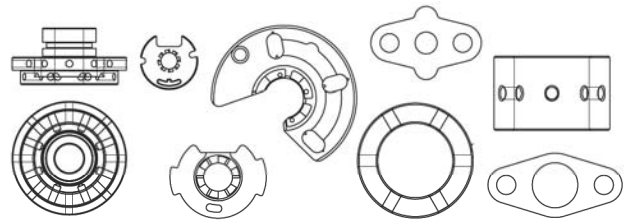

Rotomaster® manufactures a wide range of repair and service components and kits for the original equipment and aftermarket turbocharger marketplace.

ROTOMASTER #	MODEL	OE #	TI #	KIT TYPE
A1150305N	GT15>25	732245-0001	7-A-3004	service kit
A1150306N	GT15>25	732248-0003	7-A-3637	service kit w/10mm thrust
A1150307N	GT15>25	n/a	7-A-4070	thrust kit
A1150308N	GT15>25	n/a	7-A-4071	service kit
A1220301N	GT22	n/a	7-A-4311	service kit
A1250302N	T25	n/a	7-A-2137	360 dyn.service kit