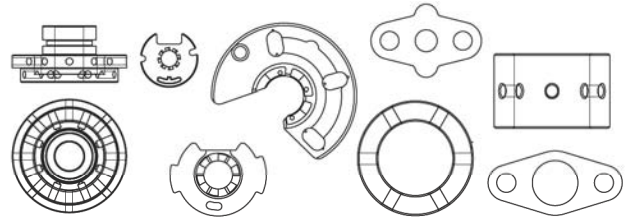

Rotomaster® manufactures a wide range of repair and service components and kits for the original equipment and aftermarket turbocharger marketplace.

ROTOMASTER #	MODEL	OE #	TI #	KIT TYPE
A1030311N	TB03	n/a	7-A-0630	floating c/seal service kit
ROTOMASTER #	MODEL	OE #	TI #	KIT TYPE
A1030312N	T3/4	N/A	7-A-2133	dynamic thrust kit
ROTOMASTER #	MODEL	OE #	TI #	KIT TYPE
A1040308N	T04S	N/A	7-A-2596	360 dynamic kit
ROTOMASTER #	MODEL	OE #	TI #	KIT TYPE
A1040309N	T3/T04	410302-0000	7-A-0930	gasket kit
ROTOMASTER #	MODEL	OE #	TI #	KIT TYPE
A1040310N	T3/4	N/A	7-A-2812	360 service kit
ROTOMASTER #	MODEL	OE #	TI #	KIT TYPE
A1040311N	T04	468100-0001	7-A-3107	service kit

Manufacturers names, numbers, and descriptions are for reference only - these do not imply that any of these are products of the listed manufacturer.