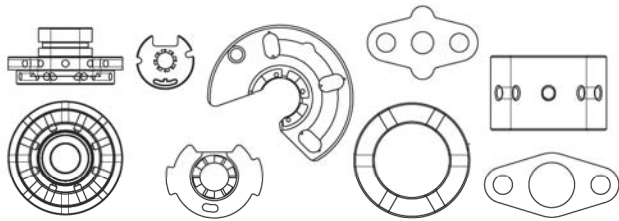

GARRETT

SERVICE KITS

Rotomaster® manufactures a wide range of repair and service components and kits for the original equipment and aftermarket turbocharger marketplace.

ROTOMASTER #	MODEL	OE #	TI #	KIT TYPE
A1040312N	T04B	200391-0000	7-A-0770	service kit
ROTOMASTER #	MODEL	OE #	TI #	KIT TYPE
A1040314N	T04B	BR7011-03	7-A-0788	service kit
ROTOMASTER #	MODEL	OE #	TI #	KIT TYPE
A1040315N	T04B	104138-0000	7-A-0826	service kit
ROTOMASTER #	MODEL	OE #	TI #	KIT TYPE
A1150302N	GT15>25	N/A	7-A-3641	minor service kit
ROTOMASTER #	MODEL	OE #	TI #	KIT TYPE
A1150303N	GT15>25	N/A	7-A-4072	
ROTOMASTER #	MODEL	OE #	TI #	KIT TYPE
A1150304N	GT15>25	N/A	7-A-4073	universal service kit

Manufacturers names, numbers, and descriptions are for reference only - these do not imply that any of these are products of the listed manufacturer.