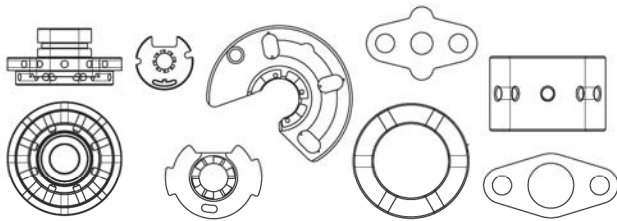

MITSUBISHI

SERVICE KITS

Rotomaster® manufactures a wide range of repair and service components and kits for the original equipment and aftermarket turbocharger marketplace.

ROTOMASTER #	MODEL	OE #	TI #	KIT TYPE
M1020301N	TD02	N/A	7-E-2799	major kit
ROTOMASTER #	MODEL	OE #	TI #	KIT TYPE
M1020302N	TD02	N/A	7-E-3034	minor kit
ROTOMASTER #	MODEL	OE #	TI #	KIT TYPE
M1030313N	TD03/TF035	N/A	7-E-2411	minor kit
ROTOMASTER #	MODEL	OE #	TI #	KIT TYPE
M1040301N	TD04	N/A	7-E-1396	basic kit
ROTOMASTER #	MODEL	OE #	TI #	KIT TYPE
M1040302N	TD04RR	N/A	7-E-4150	minor kit
ROTOMASTER #	MODEL	OE #	TI #	KIT TYPE
M1040303N	TD04RR	N/A	7-E-4152	major kit

Manufacturers names, numbers, and descriptions are for reference only - these do not imply that any of these are products of the listed manufacturer.