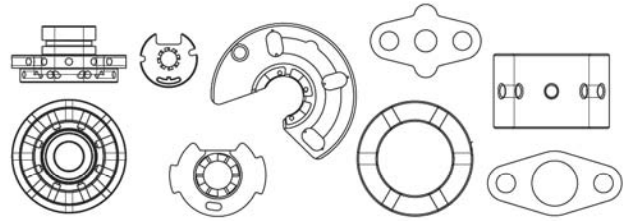

Rotomaster® manufactures a wide range of repair and service components and kits for the original equipment and aftermarket turbocharger marketplace.

ROTOMASTER #	MODEL	OE #	TI #	KIT TYPE
A468262-0002N	TMF5/TV51	468262-0002	7-A-1312	service kit
ROTOMASTER #	MODEL	OE #	TI #	KIT TYPE
A468262N	T45	468262-0000	7-A-0804	service kit
ROTOMASTER #	MODEL	OE #	TI #	KIT TYPE
A468265N	T04/T04B/T04E	468265-0000	7-A-0719	service kit
ROTOMASTER #	MODEL	OE #	TI #	KIT TYPE
A468267-0007N	BTV75	468267-0007	7-A-2630	service kit (wide brg)
ROTOMASTER #	MODEL	OE #	TI #	KIT TYPE
A468267-0009N	TV75	468267-0009	7-A-2628	service kit
ROTOMASTER #	MODEL	OE #	TI #	KIT TYPE
A468267-0010N	UTV75/81/83/89	468267-0010	7-A-2640	service kit

Manufacturers names, numbers, and descriptions are for reference only - these do not imply that any of these are products of the listed manufacturer.