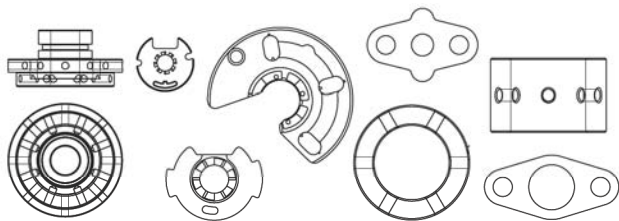

BORG WARNER

SERVICE KITS

Rotomaster® manufactures a wide range of repair and service components and kits for the original equipment and aftermarket turbocharger marketplace.

ROTOMASTER #	MODEL	OE #	TI #	KIT TYPE
S318377N	S2A	318377	7-C-2981	service kit

ROTOMASTER #	MODEL	OE #	TI #	KIT TYPE
S318378N	S2E	318378	7-C-3512	service kit

ROTOMASTER #	MODEL	OE #	TI #	KIT TYPE
S318379N	S2E	318379	7-C-3825	service kit

ROTOMASTER #	MODEL	OE #	TI #	KIT TYPE
S318380N	S2B	318380	7-C-4138	service kit

ROTOMASTER #	MODEL	OE #	TI #	KIT TYPE
S318382N-Major	S200	318382	7-C-3910	service kit

ROTOMASTER #	MODEL	OE #	TI #	KIT TYPE
S318383N	S200	318383	7-C-3478	service kit

Manufacturers names, numbers, and descriptions are for reference only - these do not imply that any of these are products of the listed manufacturer.