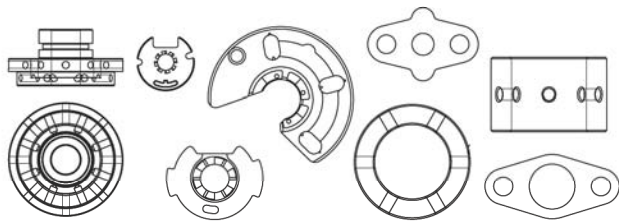

HOLSET

SERVICE KITS

Rotomaster® manufactures a wide range of repair and service components and kits for the original equipment and aftermarket turbocharger marketplace.

ROTOMASTER #	MODEL	OE #	TI #	KIT TYPE
H3575169N-MAJOR	HX40	N/A	7-B-3809	major kit
ROTOMASTER #	MODEL	OE #	TI #	KIT TYPE
H3575181N	HX55	3575181	7-B-2886	service kit
ROTOMASTER #	MODEL	OE #	TI #	KIT TYPE
H3575181N-MAJOR	HX55	3575181	7-B-3811	major kit
ROTOMASTER #	MODEL	OE #	TI #	KIT TYPE
H3575193N	HX50	3575193	7-B-2880	service kit
ROTOMASTER #	MODEL	OE #	TI #	KIT TYPE
H3575205N	HX30	3575205	7-B-2874	service kit
ROTOMASTER #	MODEL	OE #	TI #	KIT TYPE
H3575205N	HX30	N/A	7-B-3808	major kit

Manufacturers names, numbers, and descriptions are for reference only - these do not imply that any of these are products of the listed manufacturer.