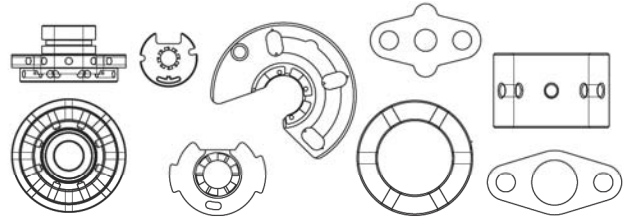

Rotomaster® manufactures a wide range of repair and service components and kits for the original equipment and aftermarket turbocharger marketplace.

ROTOMASTER #	MODEL	OE #	TI #	KIT TYPE
A468132N	TA45/51	468132-0000	7-A-0720	service kit

ROTOMASTER #	MODEL	OE #	TI #	KIT TYPE
A468139N	TA31/35	468139-0000	7-A-0014	service kit

ROTOMASTER #	MODEL	OE #	TI #	KIT TYPE
A468170N	T18A	468170-0000	7-A-0794	minor service kit

ROTOMASTER #	MODEL	OE #	TI #	KIT TYPE
A468174N	T04B	468174-0000	7-A-1861	minor service kit

ROTOMASTER #	MODEL	OE #	TI #	KIT TYPE
A468186N	T4	468186-0000	7-A-1430	gasket kit

ROTOMASTER #	MODEL	OE #	TI #	KIT TYPE
A468190N	TV61/TV77	468190-0000	7-A-1381	gasket kit