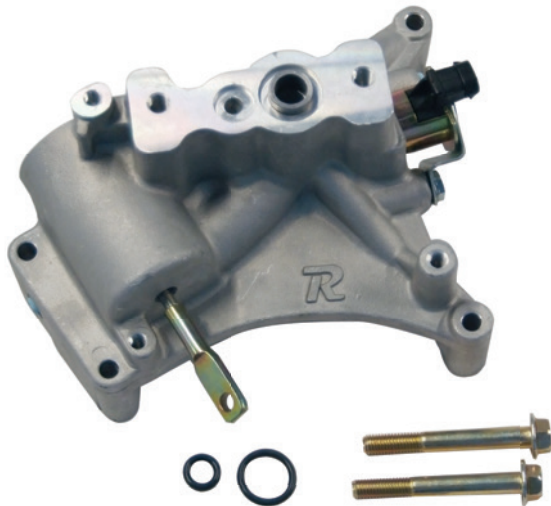

Available with or without pedestal

GTP38 Pedestal

Features:

Billet Plunger Assembly
Dual Valve Seals
Upgraded O-ring
100% Pressure Tested

Application

1995.5 - 2003 7.3L Ford Powerstroke

Part Number	Description
-------------	-------------