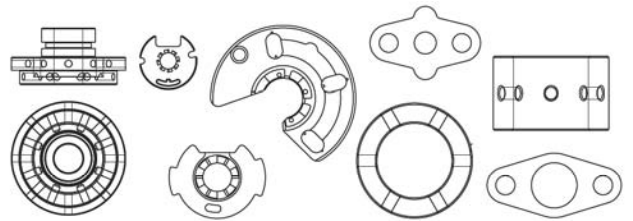

BORG WARNER		PG. 23 - 31
GARRETT		PG. 32 - 48
HOLSET		PG. 49 - 55
HITACHI		PG. 55
IHI		PG. 56 - 58
KOMATSU		PG. 59
MITSUBISHI		PG. 60 - 63
TOYOTA		PG. 64 - 65

BORG WARNER

SERVICE KITS

Rotomaster® manufactures a wide range of repair and service components and kits for the original equipment and aftermarket turbocharger marketplace.