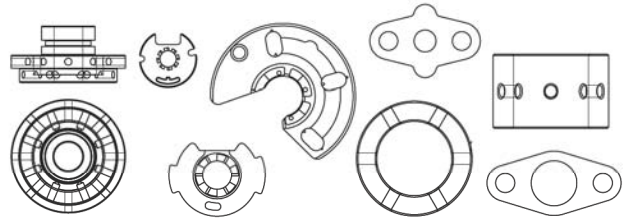

ROTOMASTER #	MODEL	OE #	TI #	KIT TYPE
H1662801N	HE551VE	N/A	N/A	cage and ring kit VNT

ROTOMASTER #	MODEL	OE #	TI #	KIT TYPE
H166035N	HE431VE	N/A	N/A	

HITACHI

ROTOMASTER #	MODEL	OE #	TI #	KIT TYPE
HT1100301N	HT10	N/A	7-K-1604	service kit