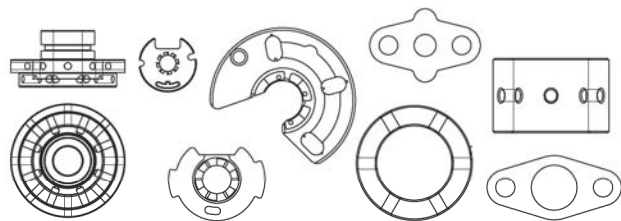

TOYOTA

SERVICE KITS

Rotomaster® manufactures a wide range of repair and service components and kits for the original equipment and aftermarket turbocharger marketplace.

ROTOMASTER #	MODEL	OE #	TI #	KIT TYPE
A090301N	CT9	N/A	7-G-2158	service kit

ROTOMASTER #	MODEL	OE #	TI #	KIT TYPE
A120301N	CT12	N/A	7-G-2154	service kit

ROTOMASTER #	MODEL	OE #	TI #	KIT TYPE
A120302N	CT12B	N/A	7-G-2156	service kit

ROTOMASTER #	MODEL	OE #	TI #	KIT TYPE
A200301N	CT20/26 c/seal	N/A	7-G-1122 & 7-G-0662	universal kit

ROTOMASTER #	MODEL	OE #	TI #	KIT TYPE
A200302N	CT20/26	N/A	7-G-2400 & 7-G-0032	universal kit dynamic

ROTOMASTER #	MODEL	OE #	TI #	KIT TYPE
A200303N	CT26	N/A	7-G-0839	service kit

Manufacturers names, numbers, and descriptions are for reference only - these do not imply that any of these are products of the listed manufacturer.