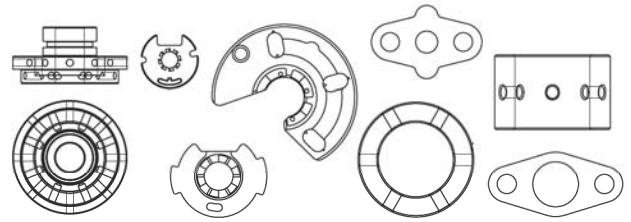

SERVICE KITS

Rotomaster® manufactures a wide range of repair and service components and kits for the original equipment and aftermarket turbocharger marketplace.

ROTOMASTER #	MODEL	OE #	TI #	KIT TYPE
Q1060302N	RHB6	N/A	7-F-0683	service kit

ROTOMASTER #	MODEL	OE #	TI #	KIT TYPE
Q1060303N	RHB6	N/A	7-F-1024	service kit

ROTOMASTER #	MODEL	OE #	TI #	KIT TYPE
Q1060304N	RHB6	N/A	7-F-2209	full kit

ROTOMASTER #	MODEL	OE #	TI #	KIT TYPE
Q1060305N	RHC6, GM1>4	N/A	7-F-1150	minor kit

ROTOMASTER #	MODEL	OE #	TI #	KIT TYPE
Q1070304N	RHC7	N/A	7-F-1591	full kit

ROTOMASTER #	MODEL	OE #	TI #	KIT TYPE
Q13H0301N	RHF3H - TB	N/A	7-F-3959	major kit