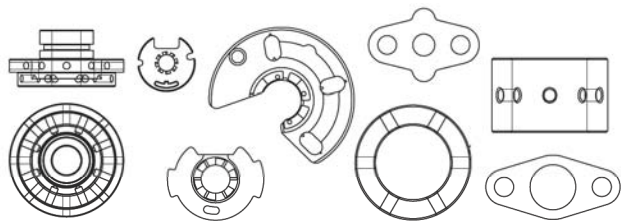

HOLSET

SERVICE KITS

Rotomaster® manufactures a wide range of repair and service components and kits for the original equipment and aftermarket turbocharger marketplace.

ROTOMASTER #	MODEL	OE #	TI #	KIT TYPE
H4027880N-MAJOR	HX60	4027880	7-B-3812	major kit

ROTOMASTER #	MODEL	OE #	TI #	KIT TYPE
H4031484N	HE351CW	4031484	7-B-4230	minor service kit

ROTOMASTER #	MODEL	OE #	TI #	KIT TYPE
H4031484N-MAJOR	HE351CW	N/A	N/A	major kit

ROTOMASTER #	MODEL	OE #	TI #	KIT TYPE
S183211N	4LE	183211	N/A	service kit

ROTOMASTER #	MODEL	OE #	TI #	KIT TYPE
S183211N-MAJOR	4LE/4LF	183211	N/A	major kit

ROTOMASTER #	MODEL	OE #	TI #	KIT TYPE
S318354N	HT3B	318354	7-B-0981	major kit

ROTOMASTER #	MODEL	OE #	TI #	KIT TYPE
S318374N	3LD	318374	7-B-0730	service kit

Manufacturers names, numbers, and descriptions are for reference only - these do not imply that any of these are products of the listed manufacturer.