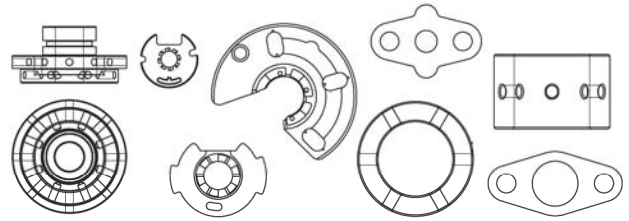

Rotomaster® manufactures a wide range of repair and service components and kits for the original equipment and aftermarket turbocharger marketplace.

ROTOMASTER #	MODEL	OE #	TI #	KIT TYPE
A709153-0001/2N	GT42	709153-0001	7-A-2614	minor dynamic kit

ROTOMASTER #	MODEL	OE #	TI #	KIT TYPE
A709153-0002N	GT45	709153-0002	7-A-2491	service kit

ROTOMASTER #	MODEL	OE #	TI #	KIT TYPE
A709518-0001N	T3/4	709518-0001	7-A-2132	360 dyn.thrust kit

ROTOMASTER #	MODEL	OE #	TI #	KIT TYPE
A711494-0001N	UTV75/78/83	711494-0001	7-A-1879	service kit

ROTOMASTER #	MODEL	OE #	TI #	KIT TYPE
A732136-0001N	GT15>25	732136-0001	7-A-3003	service kit

ROTOMASTER #	MODEL	OE #	TI #	KIT TYPE
A732248-0002N	GT15>25	732248-0002	7-A-3006	thrust kit, 9.3mm