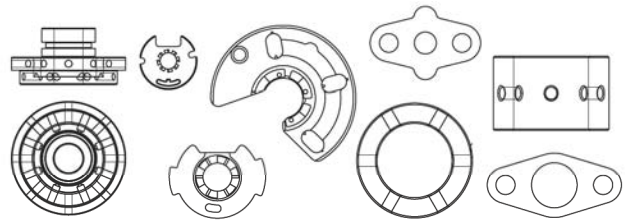

BORG WARNER

SERVICE KITS

Rotomaster® manufactures a wide range of repair and service components and kits for the original equipment and aftermarket turbocharger marketplace.

ROTOMASTER #	MODEL	OE #	TI #	KIT TYPE
S183216N	4MD	183216	N/A	service kit

ROTOMASTER #	MODEL	OE #	TI #	KIT TYPE
S176392N	S330	176392	7-C-4099	service kit

ROTOMASTER #	MODEL	OE #	TI #	KIT TYPE
S176392N	S310/330	176392	7-C-4099	service kit

ROTOMASTER #	MODEL	OE #	TI #	KIT TYPE
S318364N	3LD	318364	7-B-0730	service kit

ROTOMASTER #	MODEL	OE #	TI #	KIT TYPE
S318364N	3LD	157738	N/A	minor kit

ROTOMASTER #	MODEL	OE #	TI #	KIT TYPE
S318374N	S100/S1B	318374	7-C-4187	minor kit

Manufacturers names, numbers, and descriptions are for reference only - these do not imply that any of these are products of the listed manufacturer.