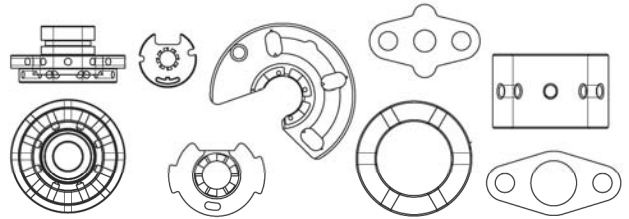

BORG WARNER

SERVICE KITS

Rotomaster® manufactures a wide range of repair and service components and kits for the original equipment and aftermarket turbocharger marketplace.

ROTOMASTER #	MODEL	OE #	TI #	KIT TYPE
S1300302N	S300	318418	7-C-3198	gasket kit
S13A0301N	S3A	N/A	7-C-3645	service kit
S13B0301N	S3B	312696	7-C-1733	service kit
S13L0301N	3LM	318385	7-C-0670	service kit
S14D0301N	S4D	318408	7-C-4095	service kit
S14D0302N	S4D	N/A	7-C-3515	service kit

Manufacturers names, numbers, and descriptions are for reference only - these do not imply that any of these are products of the listed manufacturer.