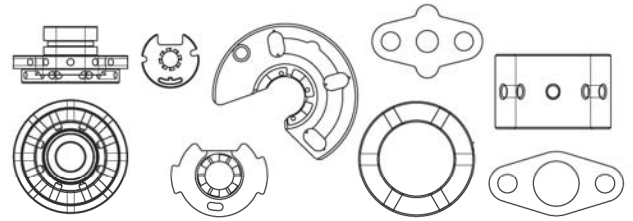

Rotomaster® manufactures a wide range of repair and service components and kits for the original equipment and aftermarket turbocharger marketplace.

ROTOMASTER #	MODEL	OE #	TI #	KIT TYPE
M1080302N	TD08H	49188-80200	7-E-2836	major kit

ROTOMASTER #	MODEL	OE #	TI #	KIT TYPE
M1250305N	TD025	N/A	7-E-3709	major kit

ROTOMASTER #	MODEL	OE #	TI #	KIT TYPE
M1250306N	TD025	N/A	7-E-3710	minor kit

ROTOMASTER #	MODEL	OE #	TI #	KIT TYPE
M49177-80400N	TD04/TE04H	N/A	7-E-0654	major kit

ROTOMASTER #	MODEL	OE #	TI #	KIT TYPE
M49177-80405N	TD04	N/A	7-E-0652	minor kit

ROTOMASTER #	MODEL	OE #	TI #	KIT TYPE
M49177-80410N	TD04	N/A	7-E-2085	full kit