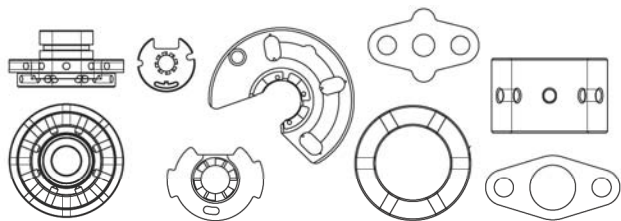

GARRETT

SERVICE KITS

Rotomaster® manufactures a wide range of repair and service components and kits for the original equipment and aftermarket turbocharger marketplace.

ROTOMASTER #	MODEL	OE #	TI #	KIT TYPE
A732248-0003N	GT15>25	732248-0003	7-A-3007	thrust kit, 10mm

ROTOMASTER #	MODEL	OE #	TI #	KIT TYPE
A732252-0001N	GT15>25	732252-0001	7-A-3017	universal service kit

ROTOMASTER #	MODEL	OE #	TI #	KIT TYPE
A740659-0010N	GT37VA	740659-0010	7-A-3836	.560" jb service kit

ROTOMASTER #	MODEL	OE #	TI #	KIT TYPE
A740659-0011N	GT35	740659-0011	N/A	service kit, 6.0L industrial

ROTOMASTER #	MODEL	OE #	TI #	KIT TYPE
ABTG75-KIT	TV75	N/A	7-A-2127	c/seal service kit

ROTOMASTER #	MODEL	OE #	TI #	KIT TYPE
ABTV75-KIT	TV75	N/A	7-A-2354	dyn. service kit

Manufacturers names, numbers, and descriptions are for reference only - these do not imply that any of these are products of the listed manufacturer.