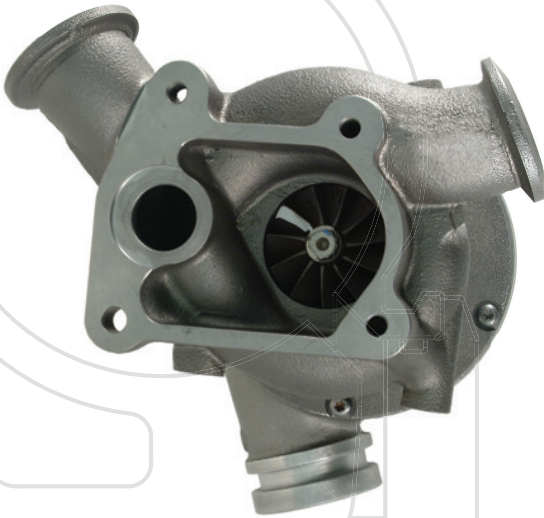

HUMMER 6.5L TURBOCHARGER

Rotomaster is pleased to announce the availability of the GM 6 turbocharger for Hummer applications. This quality aftermarket turbocharger makes a unique addition to our ever increasing product range.

Available Parts:

- ☒ Compressor Cover
- ☒ Compressor Wheel
- ☒ Turbine Housing
- ☒ Turbine Wheel
- ☒ Center Housing
- ☒ Cartridge
- ☒ Repair Kit
- ☒ Minor Pieces