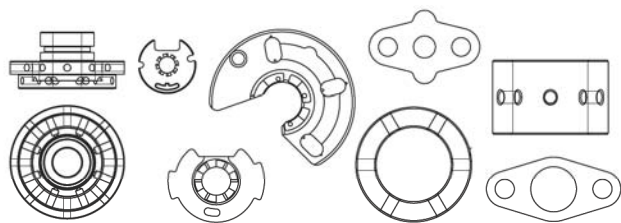

GARRETT

SERVICE KITS

Rotomaster® manufactures a wide range of repair and service components and kits for the original equipment and aftermarket turbocharger marketplace.

ROTOMASTER #	MODEL	OE #	TI #	KIT TYPE
A1020303N	TB02	472526-0001	7-A-0607	service kit

ROTOMASTER #	MODEL	OE #	TI #	KIT TYPE
A1020304N	TB02	N/A	7-A-0626	service kit

ROTOMASTER #	MODEL	OE #	TI #	KIT TYPE
A1020305N	TB02	N/A	7-A-0624	service kit

ROTOMASTER #	MODEL	OE #	TI #	KIT TYPE
A1020306N	T2	N/A	7-A-2131	360 service kit

ROTOMASTER #	MODEL	OE #	TI #	KIT TYPE
A1020307N	T2	N/A	7-A-0625	service kit

ROTOMASTER #	MODEL	OE #	TI #	KIT TYPE
A1020308N	T2	N/A	7-A-2809	360 dyn.service kit

Manufacturers names, numbers, and descriptions are for reference only - these do not imply that any of these are products of the listed manufacturer.