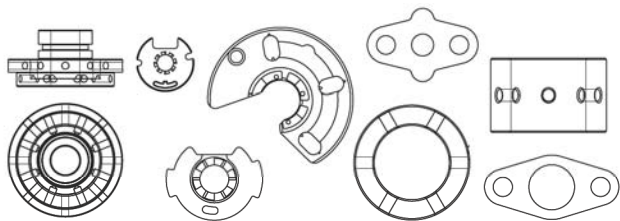

BORG WARNER

SERVICE KITS

Rotomaster® manufactures a wide range of repair and service components and kits for the original equipment and aftermarket turbocharger marketplace.

ROTOMASTER #	MODEL	OE #	TI #	KIT TYPE
S14L0302N	4LE/F	181751	7-C-0815	service kit

ROTOMASTER #	MODEL	OE #	TI #	KIT TYPE
S14L0303N	4LE/F/4MF	183211	7-C-0787	service kit

ROTOMASTER #	MODEL	OE #	TI #	KIT TYPE
S14L0304N	4LGZ	318350	7-C-1830	service kit

ROTOMASTER #	MODEL	OE #	TI #	KIT TYPE
S183212N	4HD	183212	N/A	service kit

ROTOMASTER #	MODEL	OE #	TI #	KIT TYPE
S183213N	4B	183213	N/A	service kit

ROTOMASTER #	MODEL	OE #	TI #	KIT TYPE
S183214N	4MD	183214	N/A	service kit

Manufacturers names, numbers, and descriptions are for reference only - these do not imply that any of these are products of the listed manufacturer.