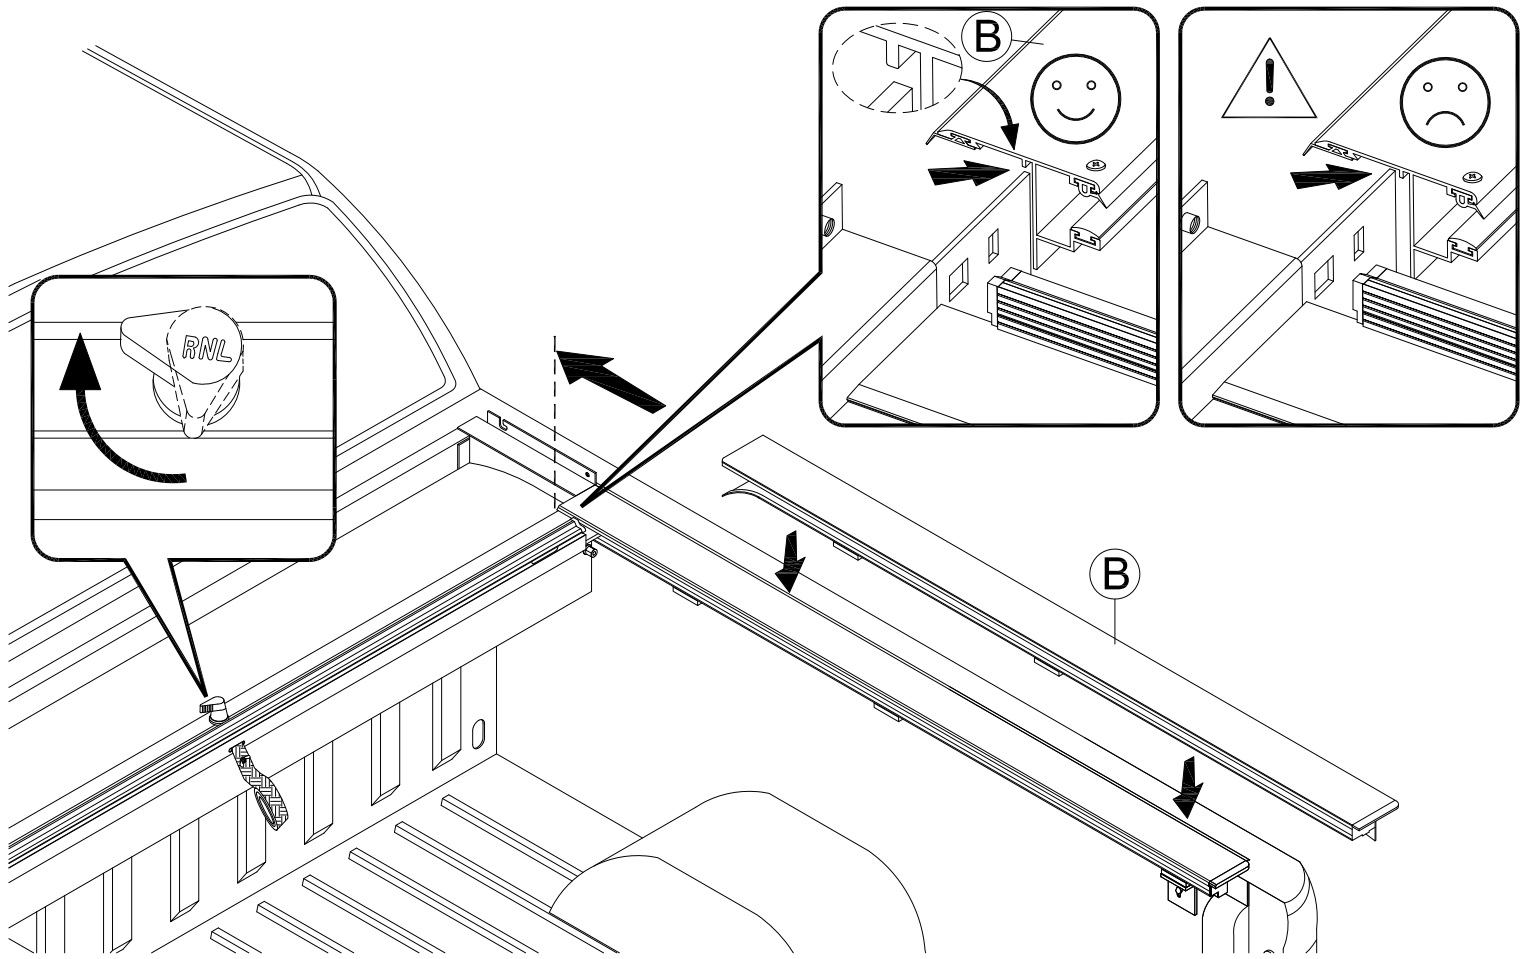

Installation Guide

Ford F-150

Product Code
101-102-103

Parts List

Item	Part Name	Qty.	Item	Part Name	Qty.	Item	Part Name	Qty.
A	Housing	1	J	5/16" x 1/4" Socket Cap Screw	6/8	S	Rubber Washer	4
B	Track	2	K	5/16" Lock Washer	6/8	T	1/4" Lid Screw	2
C	Tailgate Extrusion	1	L	5/16" x 3/4" Socket Cap Screw	2	U	#6 x 1/2" Screw	2
D	Cargo Shield	1	M	#10-24 Screw	2	V	Hook Latch	2
E	Drain Tube	2	N	#8 x 1/4" Self Tap Screw	5	W	#8 x 1/2" Flat Head Screw	4
F	Bed Clamps	4/6	O	1/4"-20 x 1/4" Hex Head Bolt	2	X	Track Angle Shim	2
G	Track Angle	2	P	1/4" Flat Washer	2	Y	Allen Wrench (1/4")	1
H	Tang	2	Q	Nylon Retaining Washer	2	Z	Standard Striker Plate	2
I	Cargo Nut	2	R	1/4-20 x 3/8" Screw	4		303 Vinyl Protector	1

Tailgate Step:
GO TO STEP **5**

Automatic Tailgate Release:
GO TO STEP **5**

No Automatic Tailgate Release:
GO TO STEP **5A**

5A LHS = RHS

5B LHS = RHS

5C LHS = RHS

Go to Step **5**

5 LHS = RHS

6 LHS = RHS

Note: 6.5' and 8' beds include 4 sets of clamps

Integral Tailgate Step:
GO TO STEP 8

Automatic Release Tailgate:
GO TO STEP 8

**No Integral Tailgate Step or
Automatic Release:**
GO TO STEP 8A

8A