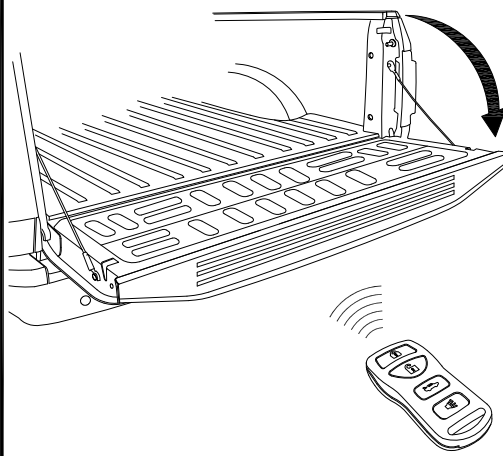

Installation Guide

Ford F-150

Product Code
101-102-103

Parts List

Item	Part Name	Qty.	Item	Part Name	Qty.	Item	Part Name	Qty.
A	Housing	1	J	5/16" x 1/4" Socket Cap Screw	6/8	S	Rubber Washer	4
B	Track	2	K	5/16" Lock Washer	6/8	T	1/4" Lid Screw	2
C	Tailgate Extrusion	1	L	5/16" x 3/4" Socket Cap Screw	2	U	#6 x 1/2" Screw	2
D	Cargo Shield	1	M	#10-24 Screw	2	V	Hook Latch	2
E	Drain Tube	2	N	#8 x 1/4" Self Tap Screw	5	W	#8 x 1/2" Flat Head Screw	4
F	Bed Clamps	4/6	O	1/4"-20 x 1/4" Hex Head Bolt	2	X	Track Angle Shim	2
G	Track Angle	2	P	1/4" Flat Washer	2	Y	Allen Wrench (1/4")	1
H	Tang	2	Q	Nylon Retaining Washer	2	Z	Standard Striker Plate	2
I	Cargo Nut	2	R	1/4-20 x 3/8" Screw	4		303 Vinyl Protector	1

Tools Needed

1a If no bedliner present
go to page 4 - step 1

1b LHS = RHS

1c

1 LHS = RHS

2

3 LHS = RHS

4 LHS = RHS

Tailgate Step:
GO TO STEP **5**

Automatic Tailgate Release:
GO TO STEP **5**

No Automatic Tailgate Release:
GO TO STEP **5A**

5A LHS = RHS

5B LHS = RHS

5C LHS = RHS

Go to Step **5**

5 LHS = RHS