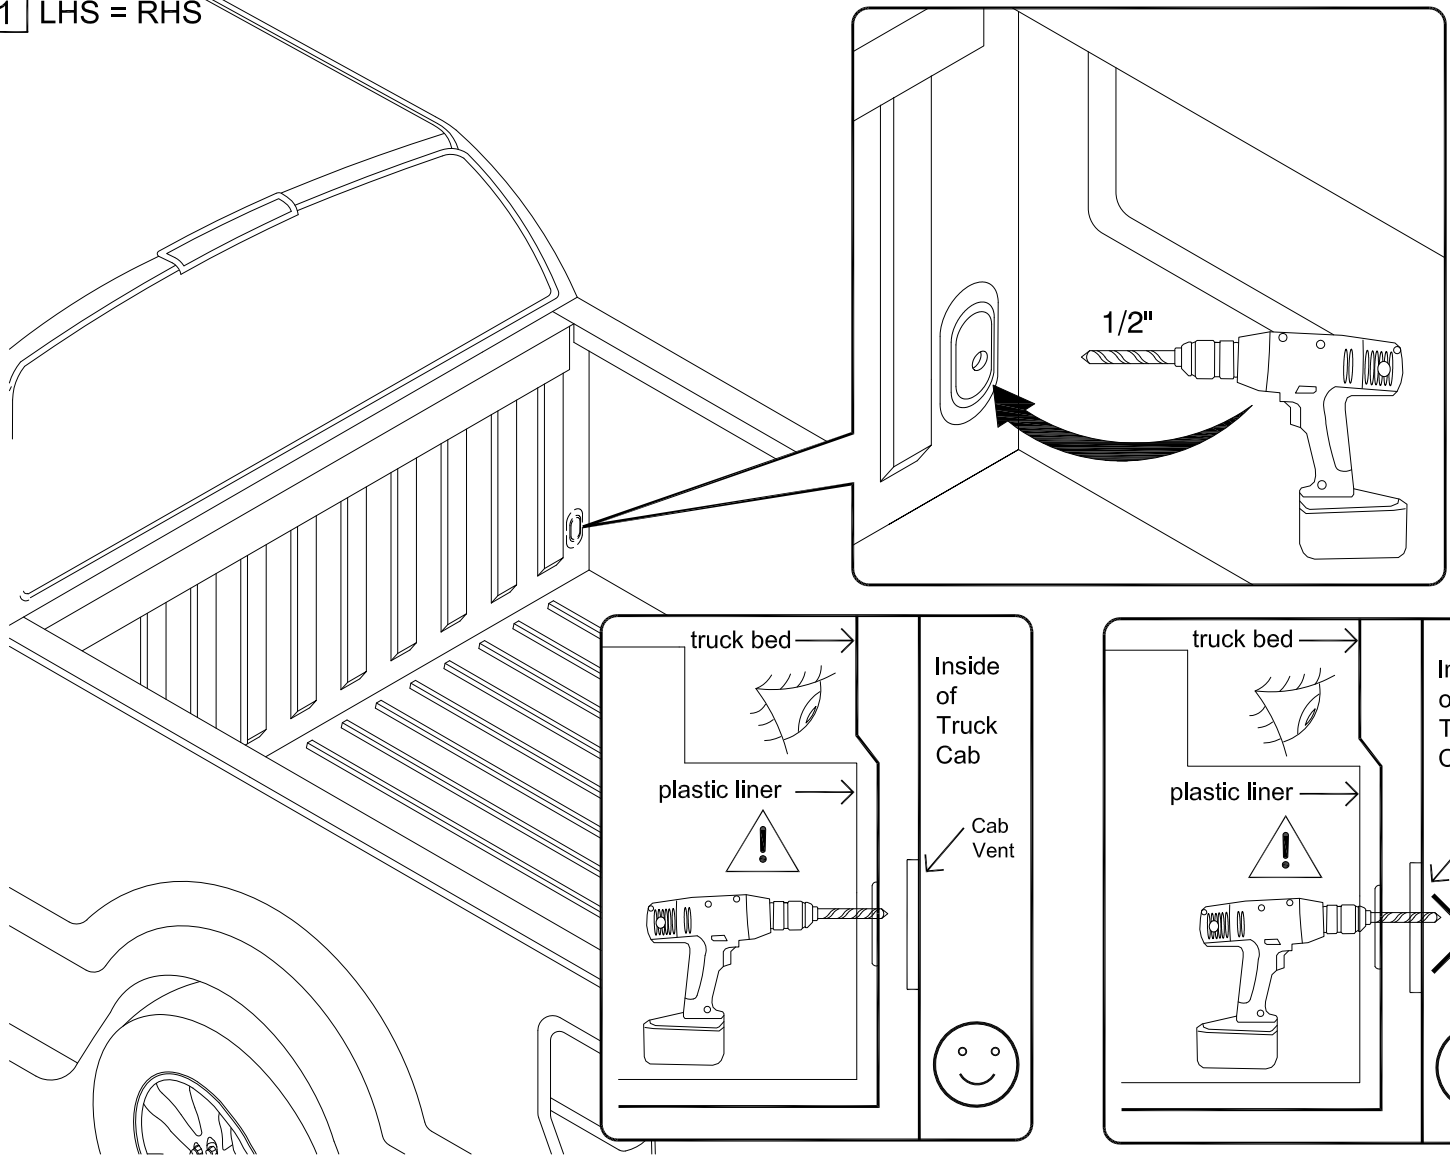

Installation Guide

Ford F-150

Product Code
101-102-103

Parts List

Item	Part Name	Qty.	Item	Part Name	Qty.	Item	Part Name	Qty.
A	Housing	1	J	5/16" x 1/4" Socket Cap Screw	6/8	S	Rubber Washer	4
B	Track	2	K	5/16" Lock Washer	6/8	T	1/4" Lid Screw	2
C	Tailgate Extrusion	1	L	5/16" x 3/4" Socket Cap Screw	2	U	#6 x 1/2" Screw	2
D	Cargo Shield	1	M	#10-24 Screw	2	V	Hook Latch	2
E	Drain Tube	2	N	#8 x 1/4" Self Tap Screw	5	W	#8 x 1/2" Flat Head Screw	4
F	Bed Clamps	4/6	O	1/4"-20 x 1/4" Hex Head Bolt	2	X	Track Angle Shim	2
G	Track Angle	2	P	1/4" Flat Washer	2	Y	Allen Wrench (1/4")	1
H	Tang	2	Q	Nylon Retaining Washer	2	Z	Standard Striker Plate	2
I	Cargo Nut	2	R	1/4-20 x 3/8" Screw	4		303 Vinyl Protector	1

Tools Needed

1a If no bedliner present
go to page 4 - step 1

1b LHS = RHS

1c

1 LHS = RHS

2

3 LHS = RHS

4 LHS = RHS

Tailgate Step:
GO TO STEP **5**

Automatic Tailgate Release:
GO TO STEP **5**

No Automatic Tailgate Release:
GO TO STEP **5A**

5A LHS = RHS

5B LHS = RHS

5C LHS = RHS

Go to Step **5**

5 LHS = RHS

6 LHS = RHS

Note: 6.5' and 8' beds include 4 sets of clamps

Integral Tailgate Step:
GO TO STEP 8

Automatic Release Tailgate:
GO TO STEP 8

**No Integral Tailgate Step or
Automatic Release:**
GO TO STEP 8A

8A