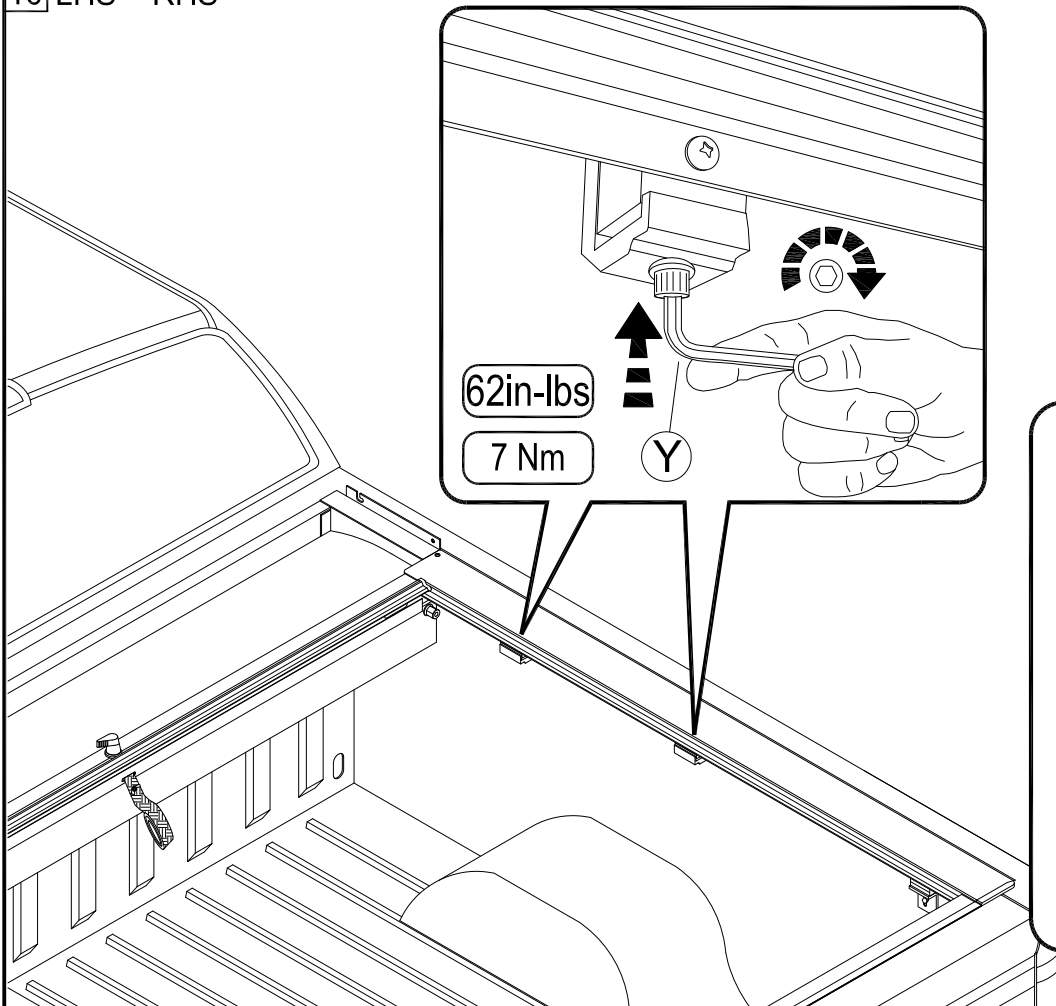

Installation Guide

Ford F-150

Product Code
101-102-103

Parts List

Item	Part Name	Qty.	Item	Part Name	Qty.	Item	Part Name	Qty.
A	Housing	1	J	5/16" x 1/4" Socket Cap Screw	6/8	S	Rubber Washer	4
B	Track	2	K	5/16" Lock Washer	6/8	T	1/4" Lid Screw	2
C	Tailgate Extrusion	1	L	5/16" x 3/4" Socket Cap Screw	2	U	#6 x 1/2" Screw	2
D	Cargo Shield	1	M	#10-24 Screw	2	V	Hook Latch	2
E	Drain Tube	2	N	#8 x 1/4" Self Tap Screw	5	W	#8 x 1/2" Flat Head Screw	4
F	Bed Clamps	4/6	O	1/4"-20 x 1/4" Hex Head Bolt	2	X	Track Angle Shim	2
G	Track Angle	2	P	1/4" Flat Washer	2	Y	Allen Wrench (1/4")	1
H	Tang	2	Q	Nylon Retaining Washer	2	Z	Standard Striker Plate	2
I	Cargo Nut	2	R	1/4-20 x 3/8" Screw	4		303 Vinyl Protector	1

6 LHS = RHS

Note: 6.5' and 8' beds include 4 sets of clamps

Integral Tailgate Step:
GO TO STEP 8

Automatic Release Tailgate:
GO TO STEP 8

**No Integral Tailgate Step or
Automatic Release:**
GO TO STEP 8A

8A

Go to Step 9

DISCARD: (C) (V) (W)

9 LHS = RHS

10 LHS = RHS

11

12 LHS = RHS

13

14 LHS = RHS