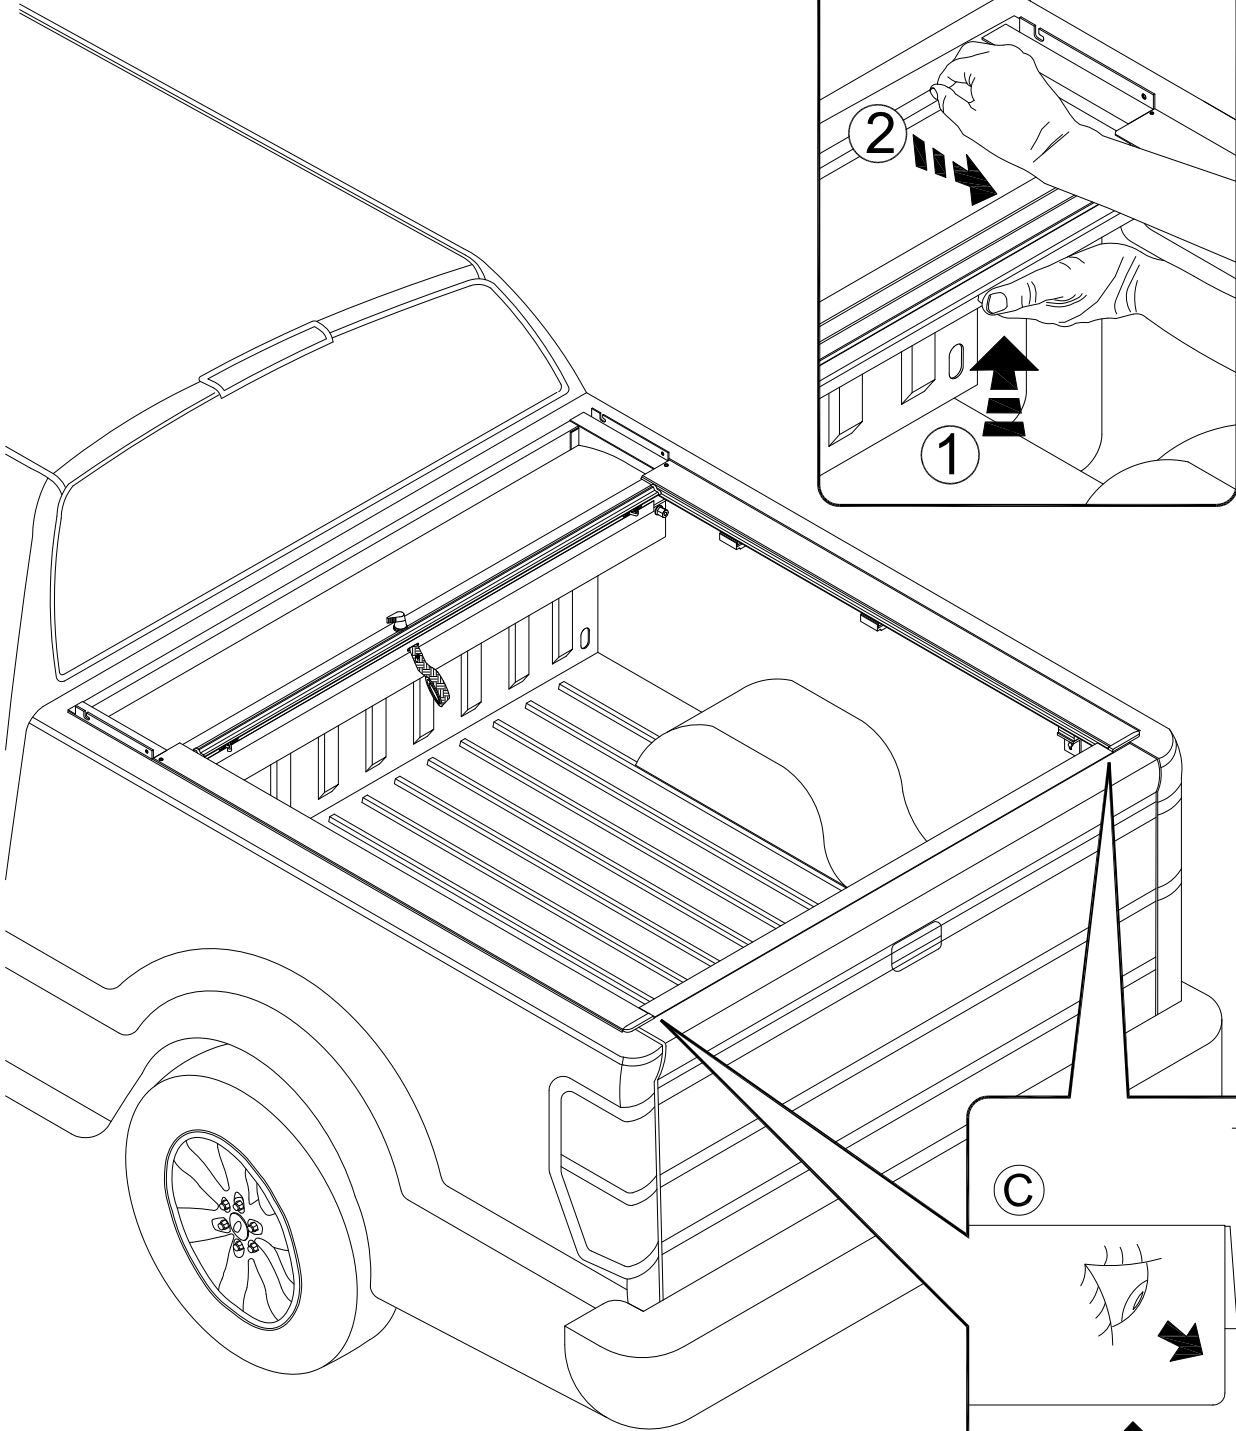

Installation Guide

Ford F-150

Product Code
101-102-103

Parts List

Item	Part Name	Qty.	Item	Part Name	Qty.	Item	Part Name	Qty.
A	Housing	1	J	5/16" x 1/4" Socket Cap Screw	6/8	S	Rubber Washer	4
B	Track	2	K	5/16" Lock Washer	6/8	T	1/4" Lid Screw	2
C	Tailgate Extrusion	1	L	5/16" x 3/4" Socket Cap Screw	2	U	#6 x 1/2" Screw	2
D	Cargo Shield	1	M	#10-24 Screw	2	V	Hook Latch	2
E	Drain Tube	2	N	#8 x 1/4" Self Tap Screw	5	W	#8 x 1/2" Flat Head Screw	4
F	Bed Clamps	4/6	O	1/4"-20 x 1/4" Hex Head Bolt	2	X	Track Angle Shim	2
G	Track Angle	2	P	1/4" Flat Washer	2	Y	Allen Wrench (1/4")	1
H	Tang	2	Q	Nylon Retaining Washer	2	Z	Standard Striker Plate	2
I	Cargo Nut	2	R	1/4-20 x 3/8" Screw	4		303 Vinyl Protector	1

6 LHS = RHS

Note: 6.5' and 8' beds include 4 sets of clamps

Integral Tailgate Step:
GO TO STEP 8

Automatic Release Tailgate:
GO TO STEP 8

**No Integral Tailgate Step or
Automatic Release:**
GO TO STEP 8A

8A