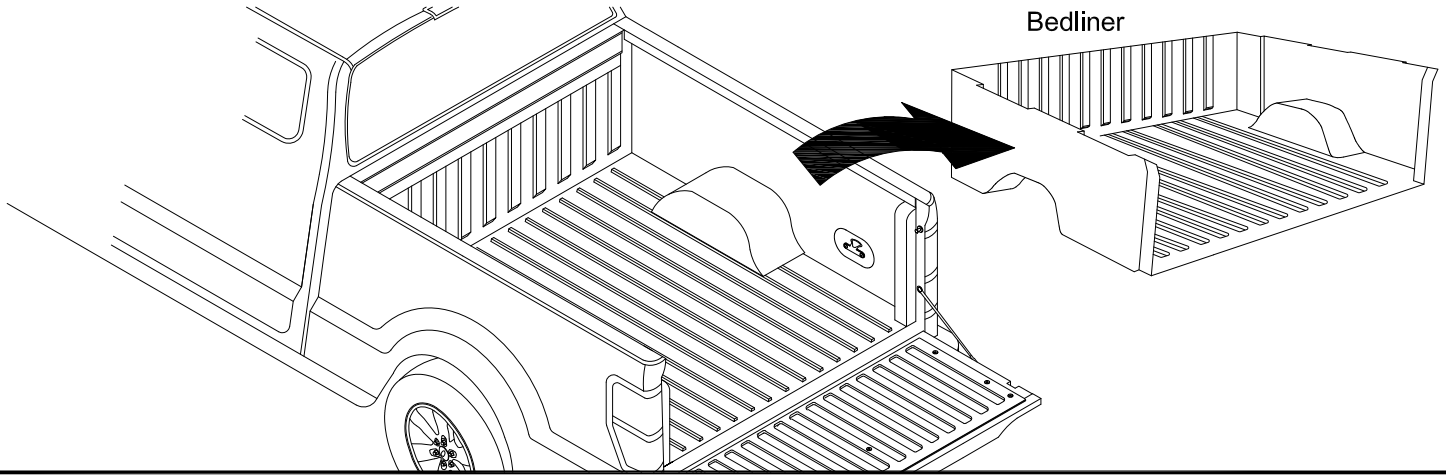

1a If no bedliner present
go to page 4 - step 1