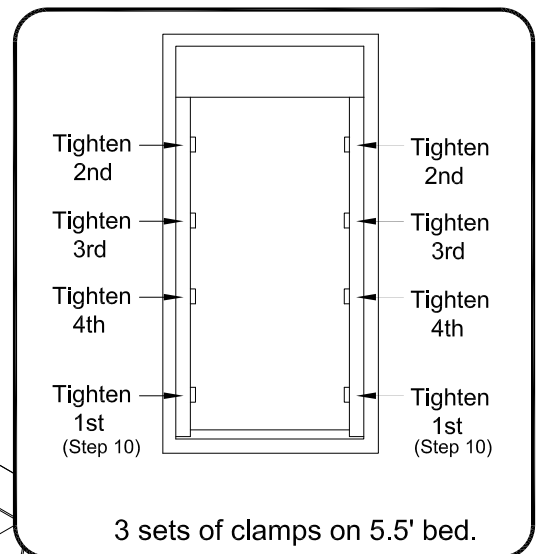

Installation Guide

Ford F-150

Product Code
101-102-103

Parts List

Item	Part Name	Qty.	Item	Part Name	Qty.	Item	Part Name	Qty.
A	Housing	1	J	5/16" x 1/4" Socket Cap Screw	6/8	S	Rubber Washer	4
B	Track	2	K	5/16" Lock Washer	6/8	T	1/4" Lid Screw	2
C	Tailgate Extrusion	1	L	5/16" x 3/4" Socket Cap Screw	2	U	#6 x 1/2" Screw	2
D	Cargo Shield	1	M	#10-24 Screw	2	V	Hook Latch	2
E	Drain Tube	2	N	#8 x 1/4" Self Tap Screw	5	W	#8 x 1/2" Flat Head Screw	4
F	Bed Clamps	4/6	O	1/4"-20 x 1/4" Hex Head Bolt	2	X	Track Angle Shim	2
G	Track Angle	2	P	1/4" Flat Washer	2	Y	Allen Wrench (1/4")	1
H	Tang	2	Q	Nylon Retaining Washer	2	Z	Standard Striker Plate	2
I	Cargo Nut	2	R	1/4-20 x 3/8" Screw	4		303 Vinyl Protector	1

6 LHS = RHS

Note: 6.5' and 8' beds include 4 sets of clamps

Integral Tailgate Step:
GO TO STEP 8

Automatic Release Tailgate:
GO TO STEP 8

**No Integral Tailgate Step or
Automatic Release:**
GO TO STEP 8A

8A

Go to Step 9

DISCARD: (C) (V) (W)

9 LHS = RHS

10 LHS = RHS

11

12 LHS = RHS

13

14 LHS = RHS