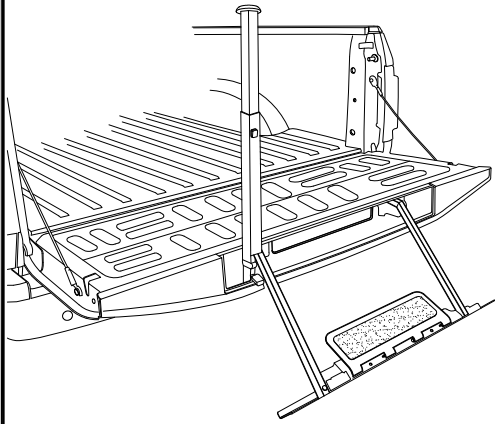

Installation Guide

Ford F-150

Product Code
101-102-103

Parts List

Item	Part Name	Qty.	Item	Part Name	Qty.	Item	Part Name	Qty.
A	Housing	1	J	5/16" x 1/4" Socket Cap Screw	6/8	S	Rubber Washer	4
B	Track	2	K	5/16" Lock Washer	6/8	T	1/4" Lid Screw	2
C	Tailgate Extrusion	1	L	5/16" x 3/4" Socket Cap Screw	2	U	#6 x 1/2" Screw	2
D	Cargo Shield	1	M	#10-24 Screw	2	V	Hook Latch	2
E	Drain Tube	2	N	#8 x 1/4" Self Tap Screw	5	W	#8 x 1/2" Flat Head Screw	4
F	Bed Clamps	4/6	O	1/4"-20 x 1/4" Hex Head Bolt	2	X	Track Angle Shim	2
G	Track Angle	2	P	1/4" Flat Washer	2	Y	Allen Wrench (1/4")	1
H	Tang	2	Q	Nylon Retaining Washer	2	Z	Standard Striker Plate	2
I	Cargo Nut	2	R	1/4-20 x 3/8" Screw	4		303 Vinyl Protector	1

Tools Needed

1a If no bedliner present
go to page 4 - step 1

1b LHS = RHS

1c

1 LHS = RHS

2

3 LHS = RHS

4 LHS = RHS

Tailgate Step:
GO TO STEP **5**

Automatic Tailgate Release:
GO TO STEP **5**

No Automatic Tailgate Release:
GO TO STEP **5A**

5A LHS = RHS

5B LHS = RHS

5C LHS = RHS

Go to Step **5**

5 LHS = RHS

6 LHS = RHS

Note: 6.5' and 8' beds include 4 sets of clamps

Integral Tailgate Step:
GO TO STEP 8

Automatic Release Tailgate:
GO TO STEP 8

**No Integral Tailgate Step or
Automatic Release:**
GO TO STEP 8A

8A