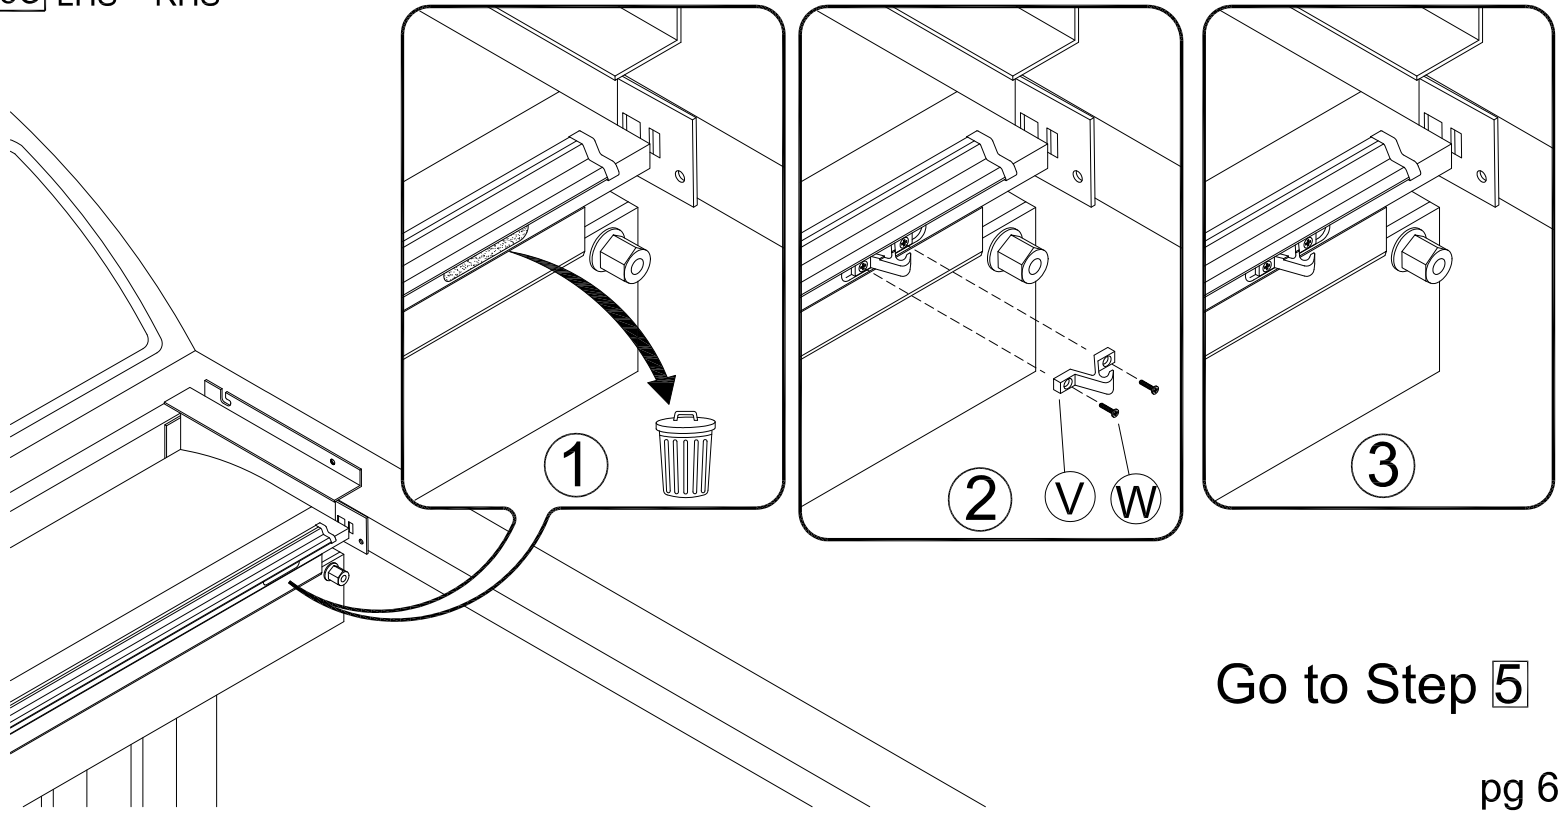

Installation Guide

Ford F-150

Product Code
101-102-103

Parts List

Item	Part Name	Qty.	Item	Part Name	Qty.	Item	Part Name	Qty.
A	Housing	1	J	5/16" x 1/4" Socket Cap Screw	6/8	S	Rubber Washer	4
B	Track	2	K	5/16" Lock Washer	6/8	T	1/4" Lid Screw	2
C	Tailgate Extrusion	1	L	5/16" x 3/4" Socket Cap Screw	2	U	#6 x 1/2" Screw	2
D	Cargo Shield	1	M	#10-24 Screw	2	V	Hook Latch	2
E	Drain Tube	2	N	#8 x 1/4" Self Tap Screw	5	W	#8 x 1/2" Flat Head Screw	4
F	Bed Clamps	4/6	O	1/4"-20 x 1/4" Hex Head Bolt	2	X	Track Angle Shim	2
G	Track Angle	2	P	1/4" Flat Washer	2	Y	Allen Wrench (1/4")	1
H	Tang	2	Q	Nylon Retaining Washer	2	Z	Standard Striker Plate	2
I	Cargo Nut	2	R	1/4-20 x 3/8" Screw	4		303 Vinyl Protector	1

Tailgate Step:
GO TO STEP **5**

Automatic Tailgate Release:
GO TO STEP **5**

No Automatic Tailgate Release:
GO TO STEP **5A**

5A LHS = RHS

5B LHS = RHS

5C LHS = RHS

Go to Step **5**

5 LHS = RHS

6 LHS = RHS

Note: 6.5' and 8' beds include 4 sets of clamps

Integral Tailgate Step:
GO TO STEP 8

Automatic Release Tailgate:
GO TO STEP 8

**No Integral Tailgate Step or
Automatic Release:**
GO TO STEP 8A

8A