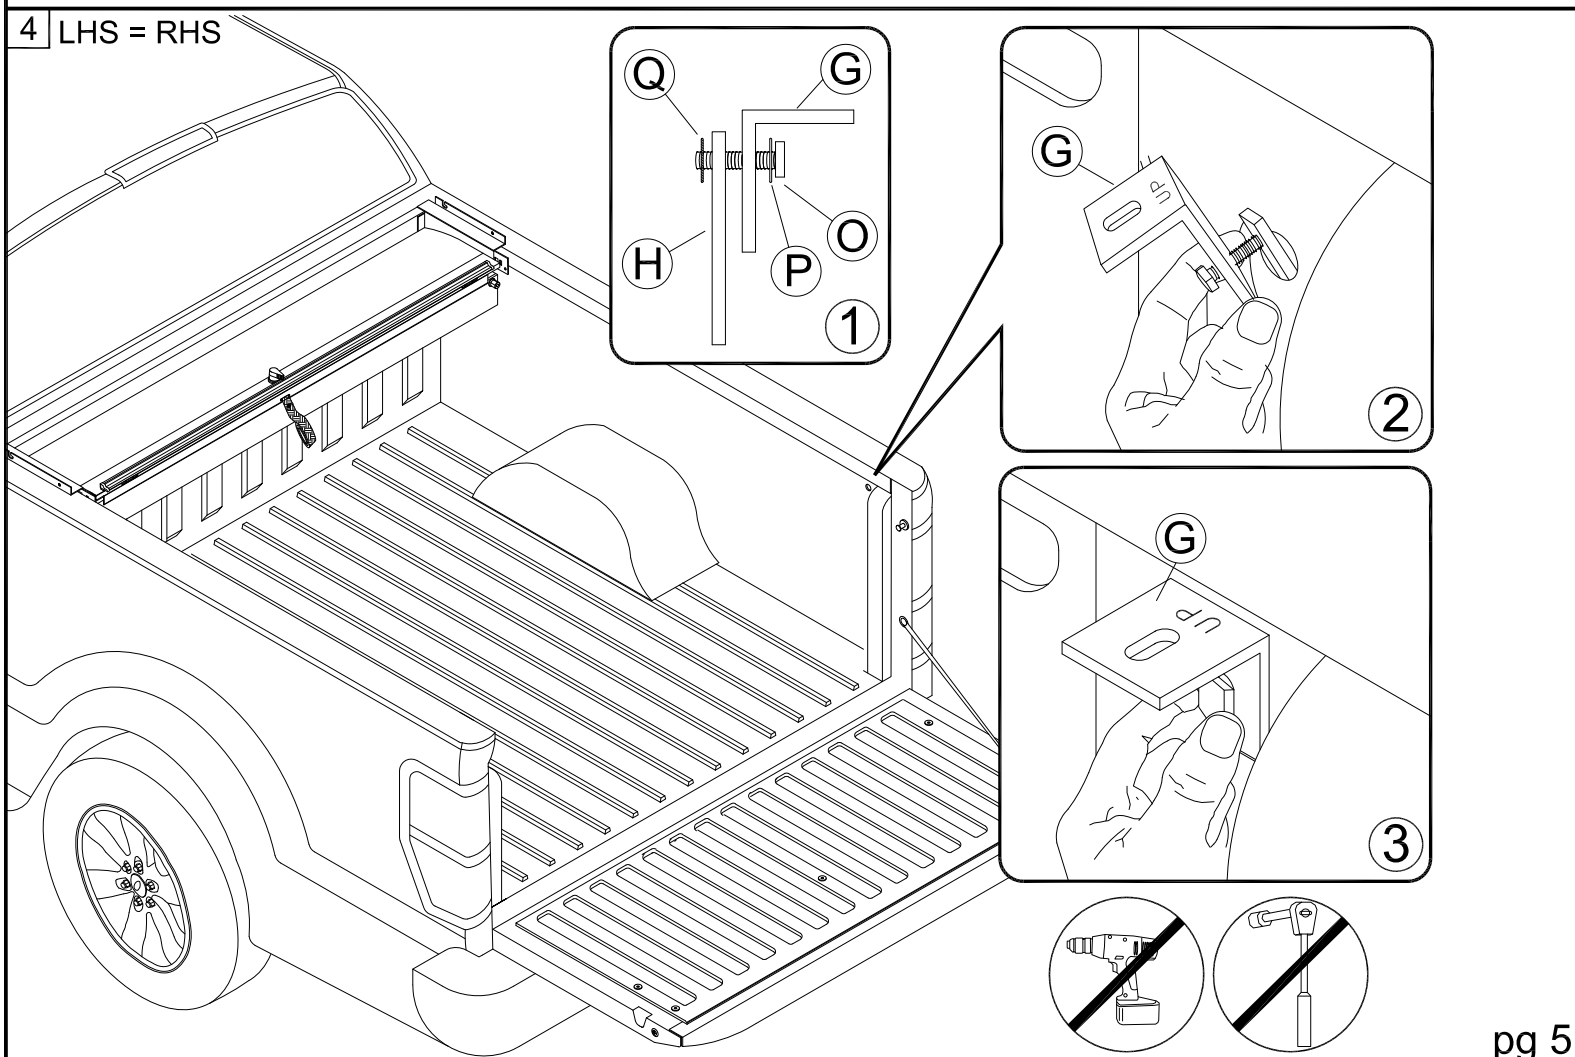

Installation Guide

Ford F-150

Product Code
101-102-103

Parts List

Item	Part Name	Qty.	Item	Part Name	Qty.	Item	Part Name	Qty.
A	Housing	1	J	5/16" x 1/4" Socket Cap Screw	6/8	S	Rubber Washer	4
B	Track	2	K	5/16" Lock Washer	6/8	T	1/4" Lid Screw	2
C	Tailgate Extrusion	1	L	5/16" x 3/4" Socket Cap Screw	2	U	#6 x 1/2" Screw	2
D	Cargo Shield	1	M	#10-24 Screw	2	V	Hook Latch	2
E	Drain Tube	2	N	#8 x 1/4" Self Tap Screw	5	W	#8 x 1/2" Flat Head Screw	4
F	Bed Clamps	4/6	O	1/4"-20 x 1/4" Hex Head Bolt	2	X	Track Angle Shim	2
G	Track Angle	2	P	1/4" Flat Washer	2	Y	Allen Wrench (1/4")	1
H	Tang	2	Q	Nylon Retaining Washer	2	Z	Standard Striker Plate	2
I	Cargo Nut	2	R	1/4-20 x 3/8" Screw	4		303 Vinyl Protector	1

Tools Needed

1a If no bedliner present
go to page 4 - step 1

1b LHS = RHS

1c

1 LHS = RHS

2

3 LHS = RHS

4 LHS = RHS

Tailgate Step:
GO TO STEP **5**

Automatic Tailgate Release:
GO TO STEP **5**

No Automatic Tailgate Release:
GO TO STEP **5A**

5A LHS = RHS

5B LHS = RHS

5C LHS = RHS

Go to Step **5**

5 LHS = RHS

6 LHS = RHS

Note: 6.5' and 8' beds include 4 sets of clamps

Integral Tailgate Step:
GO TO STEP 8

Automatic Release Tailgate:
GO TO STEP 8

**No Integral Tailgate Step or
Automatic Release:**
GO TO STEP 8A

8A