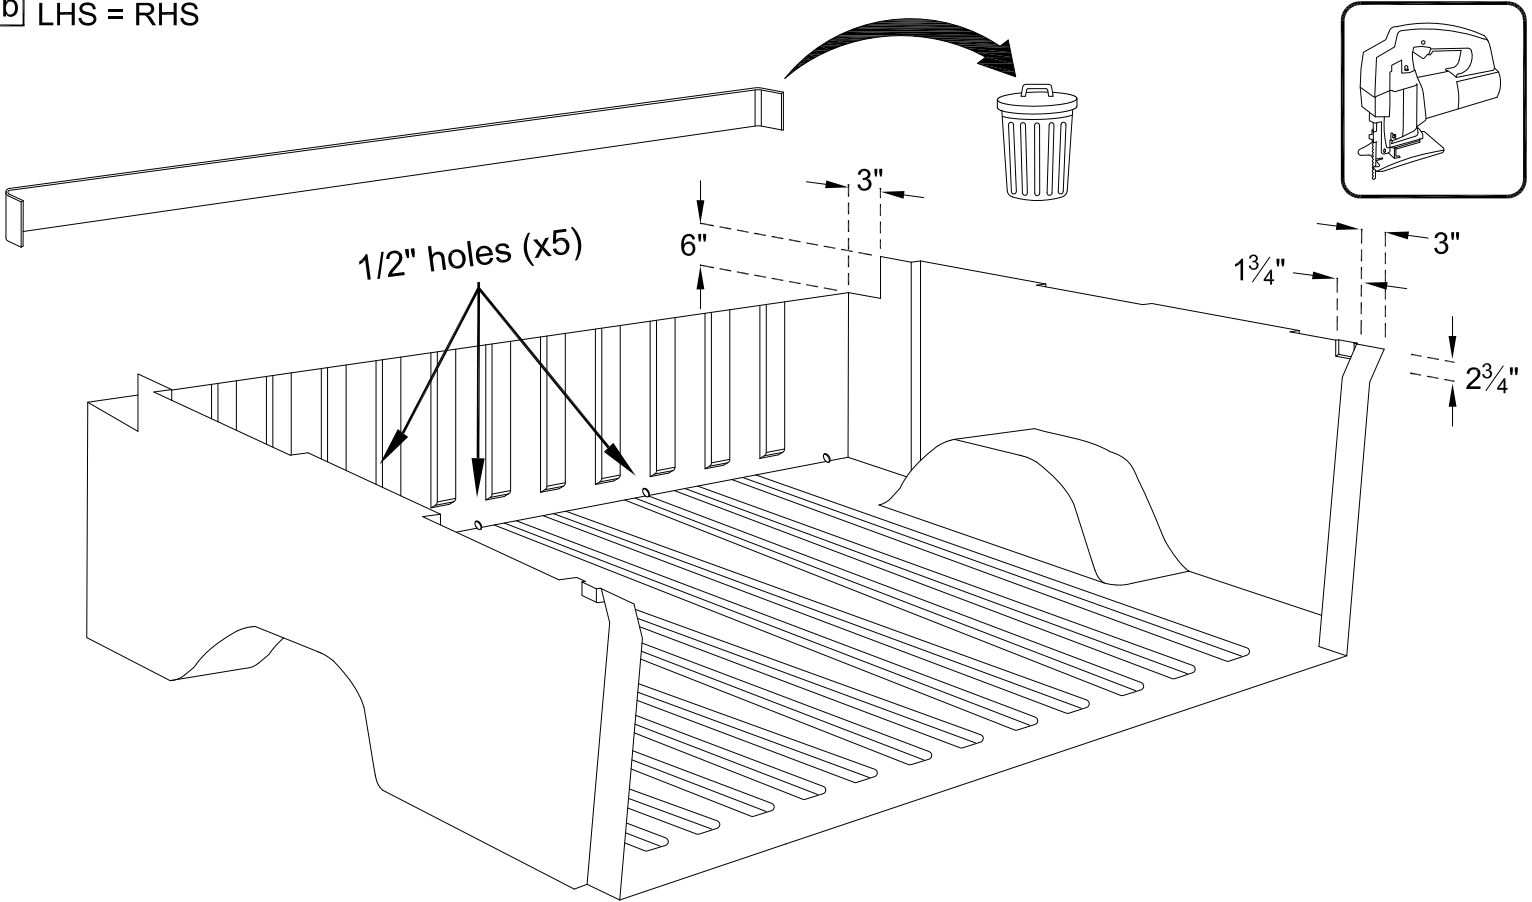

1b LHS = RHS

1c