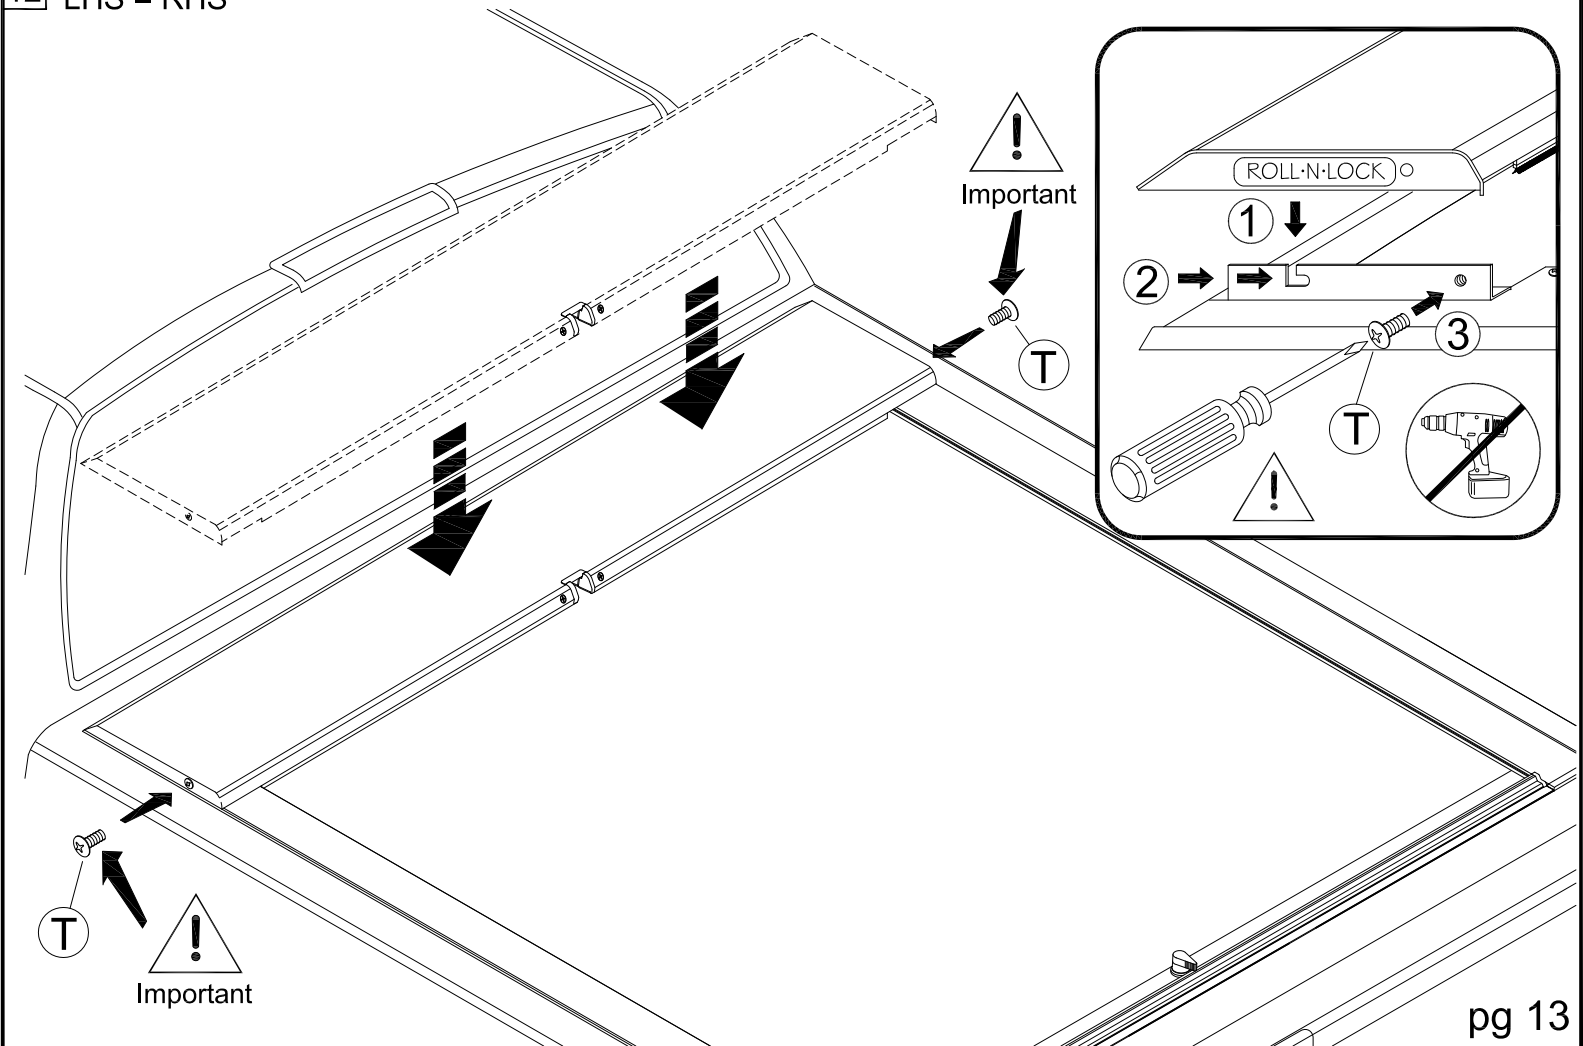

Installation Guide

Ford F-150

Product Code
101-102-103

Parts List

Item	Part Name	Qty.	Item	Part Name	Qty.	Item	Part Name	Qty.
A	Housing	1	J	5/16" x 1/4" Socket Cap Screw	6/8	S	Rubber Washer	4
B	Track	2	K	5/16" Lock Washer	6/8	T	1/4" Lid Screw	2
C	Tailgate Extrusion	1	L	5/16" x 3/4" Socket Cap Screw	2	U	#6 x 1/2" Screw	2
D	Cargo Shield	1	M	#10-24 Screw	2	V	Hook Latch	2
E	Drain Tube	2	N	#8 x 1/4" Self Tap Screw	5	W	#8 x 1/2" Flat Head Screw	4
F	Bed Clamps	4/6	O	1/4"-20 x 1/4" Hex Head Bolt	2	X	Track Angle Shim	2
G	Track Angle	2	P	1/4" Flat Washer	2	Y	Allen Wrench (1/4")	1
H	Tang	2	Q	Nylon Retaining Washer	2	Z	Standard Striker Plate	2
I	Cargo Nut	2	R	1/4-20 x 3/8" Screw	4		303 Vinyl Protector	1

6 LHS = RHS

Note: 6.5' and 8' beds include 4 sets of clamps

Integral Tailgate Step:
GO TO STEP 8

Automatic Release Tailgate:
GO TO STEP 8

**No Integral Tailgate Step or
Automatic Release:**
GO TO STEP 8A

8A

Go to Step 9

DISCARD: (C) (V) (W)

9 LHS = RHS

10 LHS = RHS

11

12 LHS = RHS

13

14 LHS = RHS