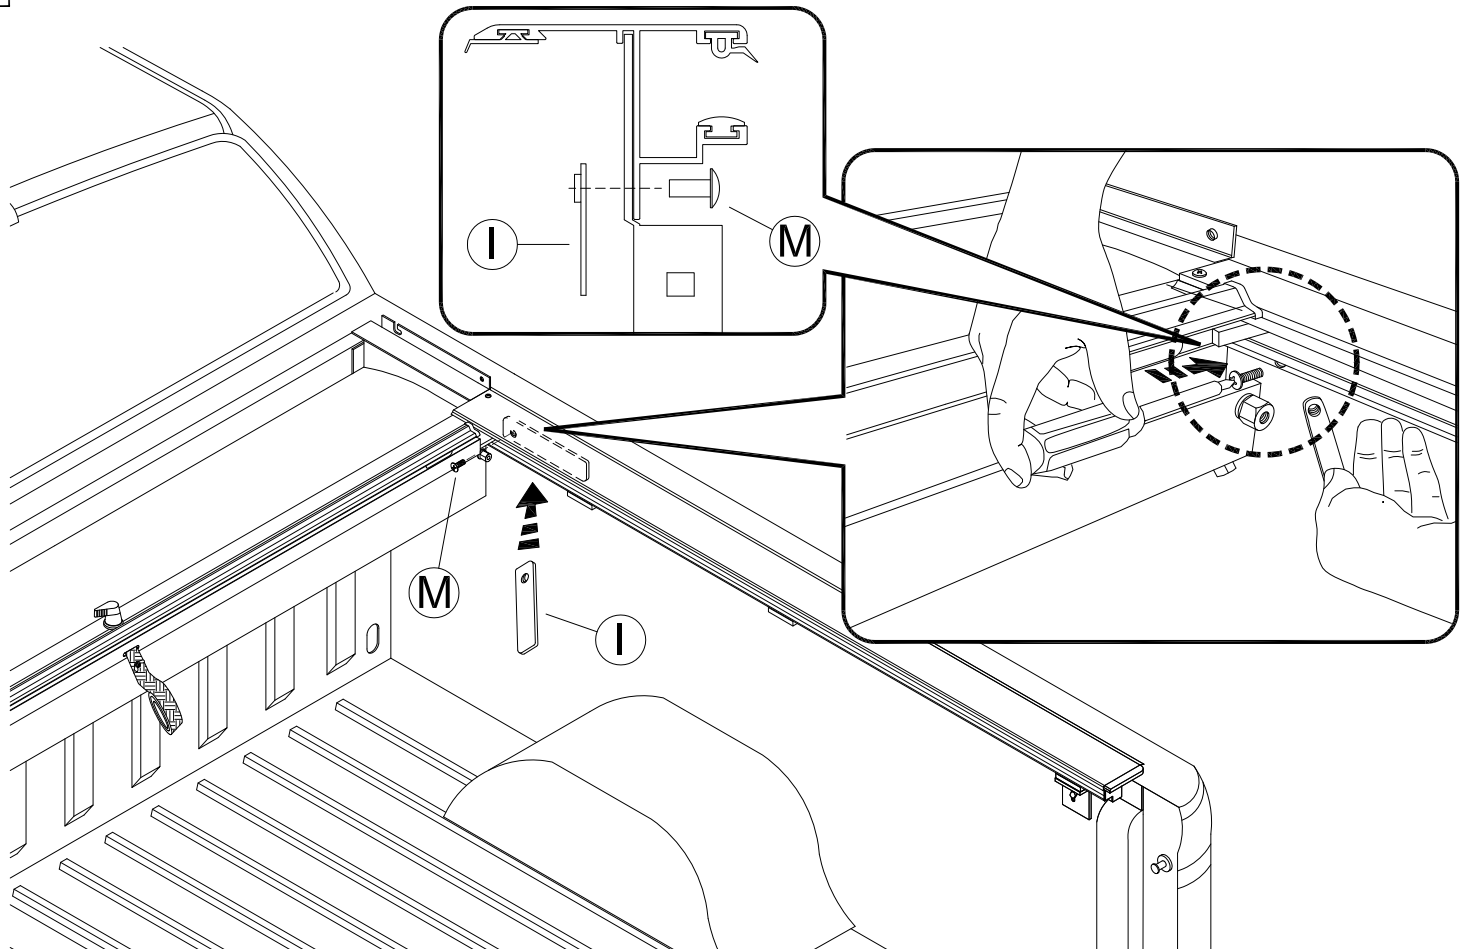

Installation Guide

Ford F-150

Product Code
101-102-103

Parts List

Item	Part Name	Qty.	Item	Part Name	Qty.	Item	Part Name	Qty.
A	Housing	1	J	5/16" x 1/4" Socket Cap Screw	6/8	S	Rubber Washer	4
B	Track	2	K	5/16" Lock Washer	6/8	T	1/4" Lid Screw	2
C	Tailgate Extrusion	1	L	5/16" x 3/4" Socket Cap Screw	2	U	#6 x 1/2" Screw	2
D	Cargo Shield	1	M	#10-24 Screw	2	V	Hook Latch	2
E	Drain Tube	2	N	#8 x 1/4" Self Tap Screw	5	W	#8 x 1/2" Flat Head Screw	4
F	Bed Clamps	4/6	O	1/4"-20 x 1/4" Hex Head Bolt	2	X	Track Angle Shim	2
G	Track Angle	2	P	1/4" Flat Washer	2	Y	Allen Wrench (1/4")	1
H	Tang	2	Q	Nylon Retaining Washer	2	Z	Standard Striker Plate	2
I	Cargo Nut	2	R	1/4-20 x 3/8" Screw	4		303 Vinyl Protector	1

Tailgate Step:
GO TO STEP **5**

Automatic Tailgate Release:
GO TO STEP **5**

No Automatic Tailgate Release:
GO TO STEP **5A**

5A LHS = RHS

5B LHS = RHS

5C LHS = RHS

Go to Step **5**

5 LHS = RHS

6 LHS = RHS

Note: 6.5' and 8' beds include 4 sets of clamps

Integral Tailgate Step:
GO TO STEP 8

Automatic Release Tailgate:
GO TO STEP 8

**No Integral Tailgate Step or
Automatic Release:**
GO TO STEP 8A

8A