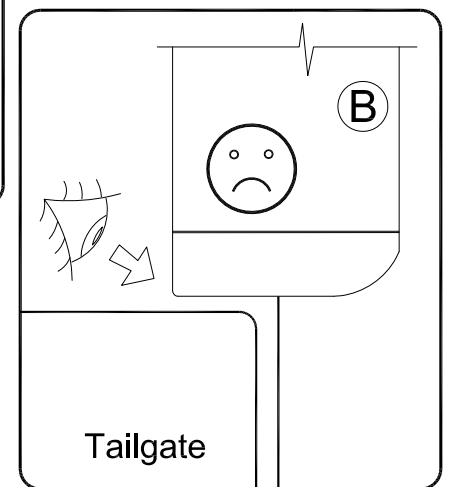

DISCARD: (C) (V) (W)