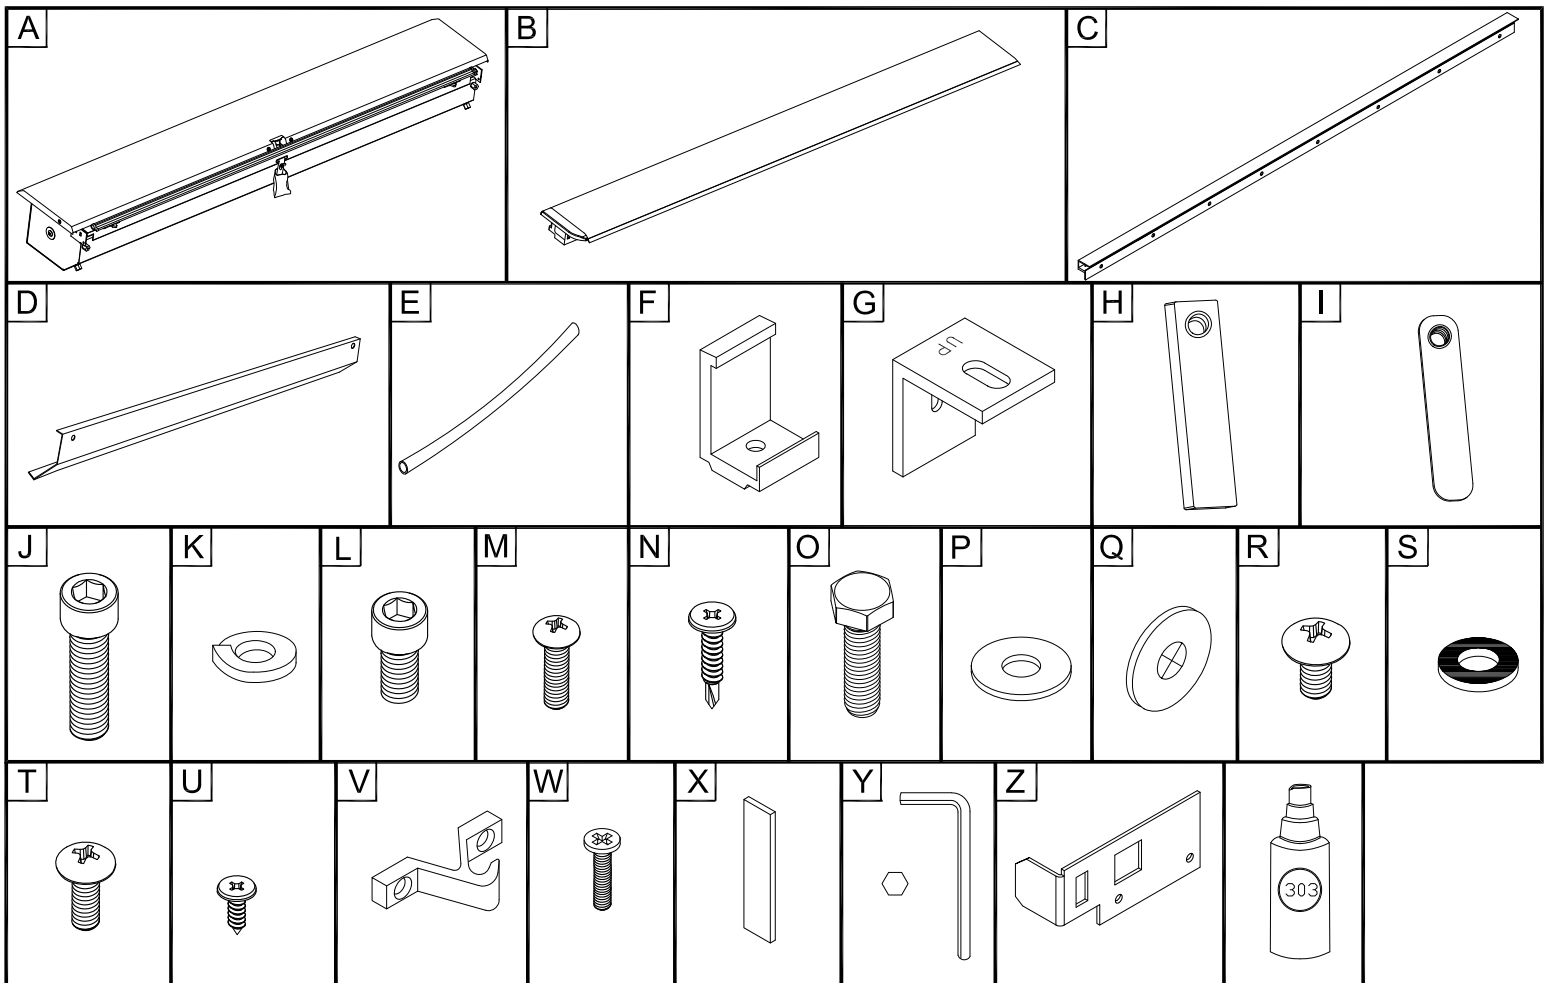

Installation Guide

Ford F-150

Product Code
101-102-103

Parts List

Item	Part Name	Qty.	Item	Part Name	Qty.	Item	Part Name	Qty.
A	Housing	1	J	5/16" x 1/4" Socket Cap Screw	6/8	S	Rubber Washer	4
B	Track	2	K	5/16" Lock Washer	6/8	T	1/4" Lid Screw	2
C	Tailgate Extrusion	1	L	5/16" x 3/4" Socket Cap Screw	2	U	#6 x 1/2" Screw	2
D	Cargo Shield	1	M	#10-24 Screw	2	V	Hook Latch	2
E	Drain Tube	2	N	#8 x 1/4" Self Tap Screw	5	W	#8 x 1/2" Flat Head Screw	4
F	Bed Clamps	4/6	O	1/4"-20 x 1/4" Hex Head Bolt	2	X	Track Angle Shim	2
G	Track Angle	2	P	1/4" Flat Washer	2	Y	Allen Wrench (1/4")	1
H	Tang	2	Q	Nylon Retaining Washer	2	Z	Standard Striker Plate	2
I	Cargo Nut	2	R	1/4-20 x 3/8" Screw	4		303 Vinyl Protector	1