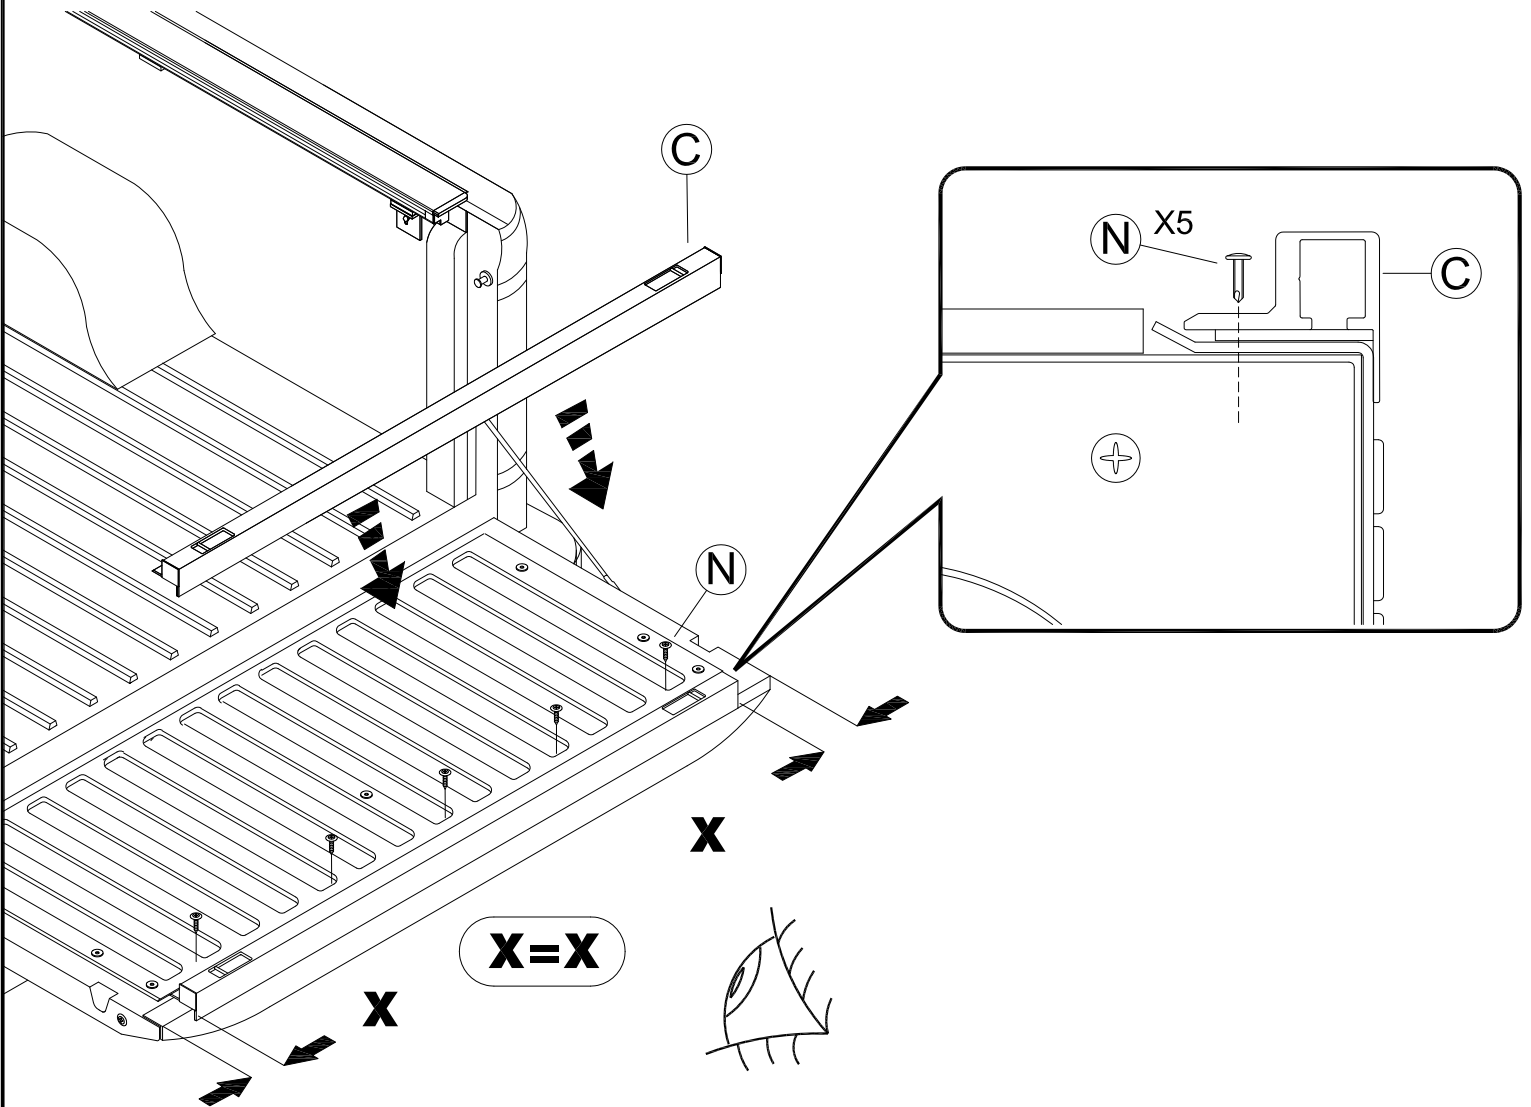

Installation Guide

Ford F-150

Product Code
101-102-103

Parts List

Item	Part Name	Qty.	Item	Part Name	Qty.	Item	Part Name	Qty.
A	Housing	1	J	5/16" x 1/4" Socket Cap Screw	6/8	S	Rubber Washer	4
B	Track	2	K	5/16" Lock Washer	6/8	T	1/4" Lid Screw	2
C	Tailgate Extrusion	1	L	5/16" x 3/4" Socket Cap Screw	2	U	#6 x 1/2" Screw	2
D	Cargo Shield	1	M	#10-24 Screw	2	V	Hook Latch	2
E	Drain Tube	2	N	#8 x 1/4" Self Tap Screw	5	W	#8 x 1/2" Flat Head Screw	4
F	Bed Clamps	4/6	O	1/4"-20 x 1/4" Hex Head Bolt	2	X	Track Angle Shim	2
G	Track Angle	2	P	1/4" Flat Washer	2	Y	Allen Wrench (1/4")	1
H	Tang	2	Q	Nylon Retaining Washer	2	Z	Standard Striker Plate	2
I	Cargo Nut	2	R	1/4-20 x 3/8" Screw	4		303 Vinyl Protector	1

6 LHS = RHS

Note: 6.5' and 8' beds include 4 sets of clamps

Integral Tailgate Step:
GO TO STEP 8

Automatic Release Tailgate:
GO TO STEP 8

**No Integral Tailgate Step or
Automatic Release:**
GO TO STEP 8A

8A