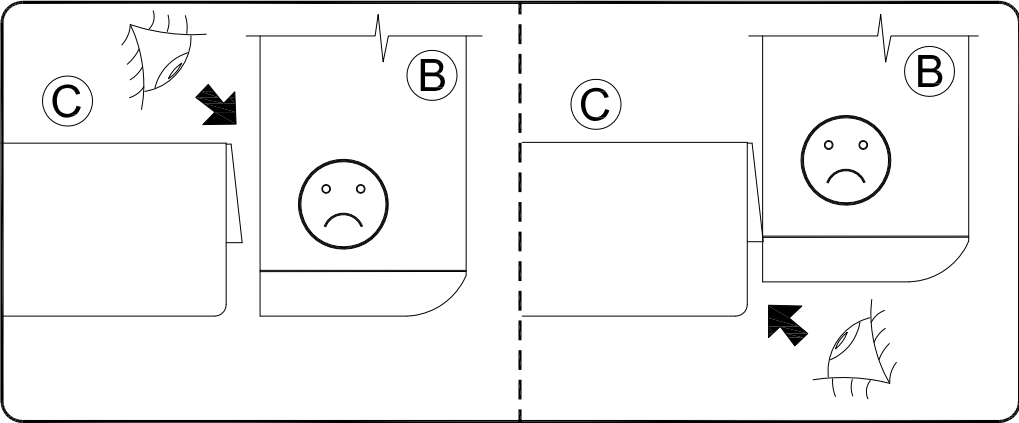

Installation Guide

Ford F-150

Product Code
101-102-103

Parts List

Item	Part Name	Qty.	Item	Part Name	Qty.	Item	Part Name	Qty.
A	Housing	1	J	5/16" x 1/4" Socket Cap Screw	6/8	S	Rubber Washer	4
B	Track	2	K	5/16" Lock Washer	6/8	T	1/4" Lid Screw	2
C	Tailgate Extrusion	1	L	5/16" x 3/4" Socket Cap Screw	2	U	#6 x 1/2" Screw	2
D	Cargo Shield	1	M	#10-24 Screw	2	V	Hook Latch	2
E	Drain Tube	2	N	#8 x 1/4" Self Tap Screw	5	W	#8 x 1/2" Flat Head Screw	4
F	Bed Clamps	4/6	O	1/4"-20 x 1/4" Hex Head Bolt	2	X	Track Angle Shim	2
G	Track Angle	2	P	1/4" Flat Washer	2	Y	Allen Wrench (1/4")	1
H	Tang	2	Q	Nylon Retaining Washer	2	Z	Standard Striker Plate	2
I	Cargo Nut	2	R	1/4-20 x 3/8" Screw	4		303 Vinyl Protector	1

Tailgate Step:
GO TO STEP **5**

Automatic Tailgate Release:
GO TO STEP **5**

No Automatic Tailgate Release:
GO TO STEP **5A**

5A LHS = RHS

5B LHS = RHS

5C LHS = RHS

Go to Step **5**

5 LHS = RHS

6 LHS = RHS

Note: 6.5' and 8' beds include 4 sets of clamps

Integral Tailgate Step:
GO TO STEP 8

Automatic Release Tailgate:
GO TO STEP 8

**No Integral Tailgate Step or
Automatic Release:**
GO TO STEP 8A

8A