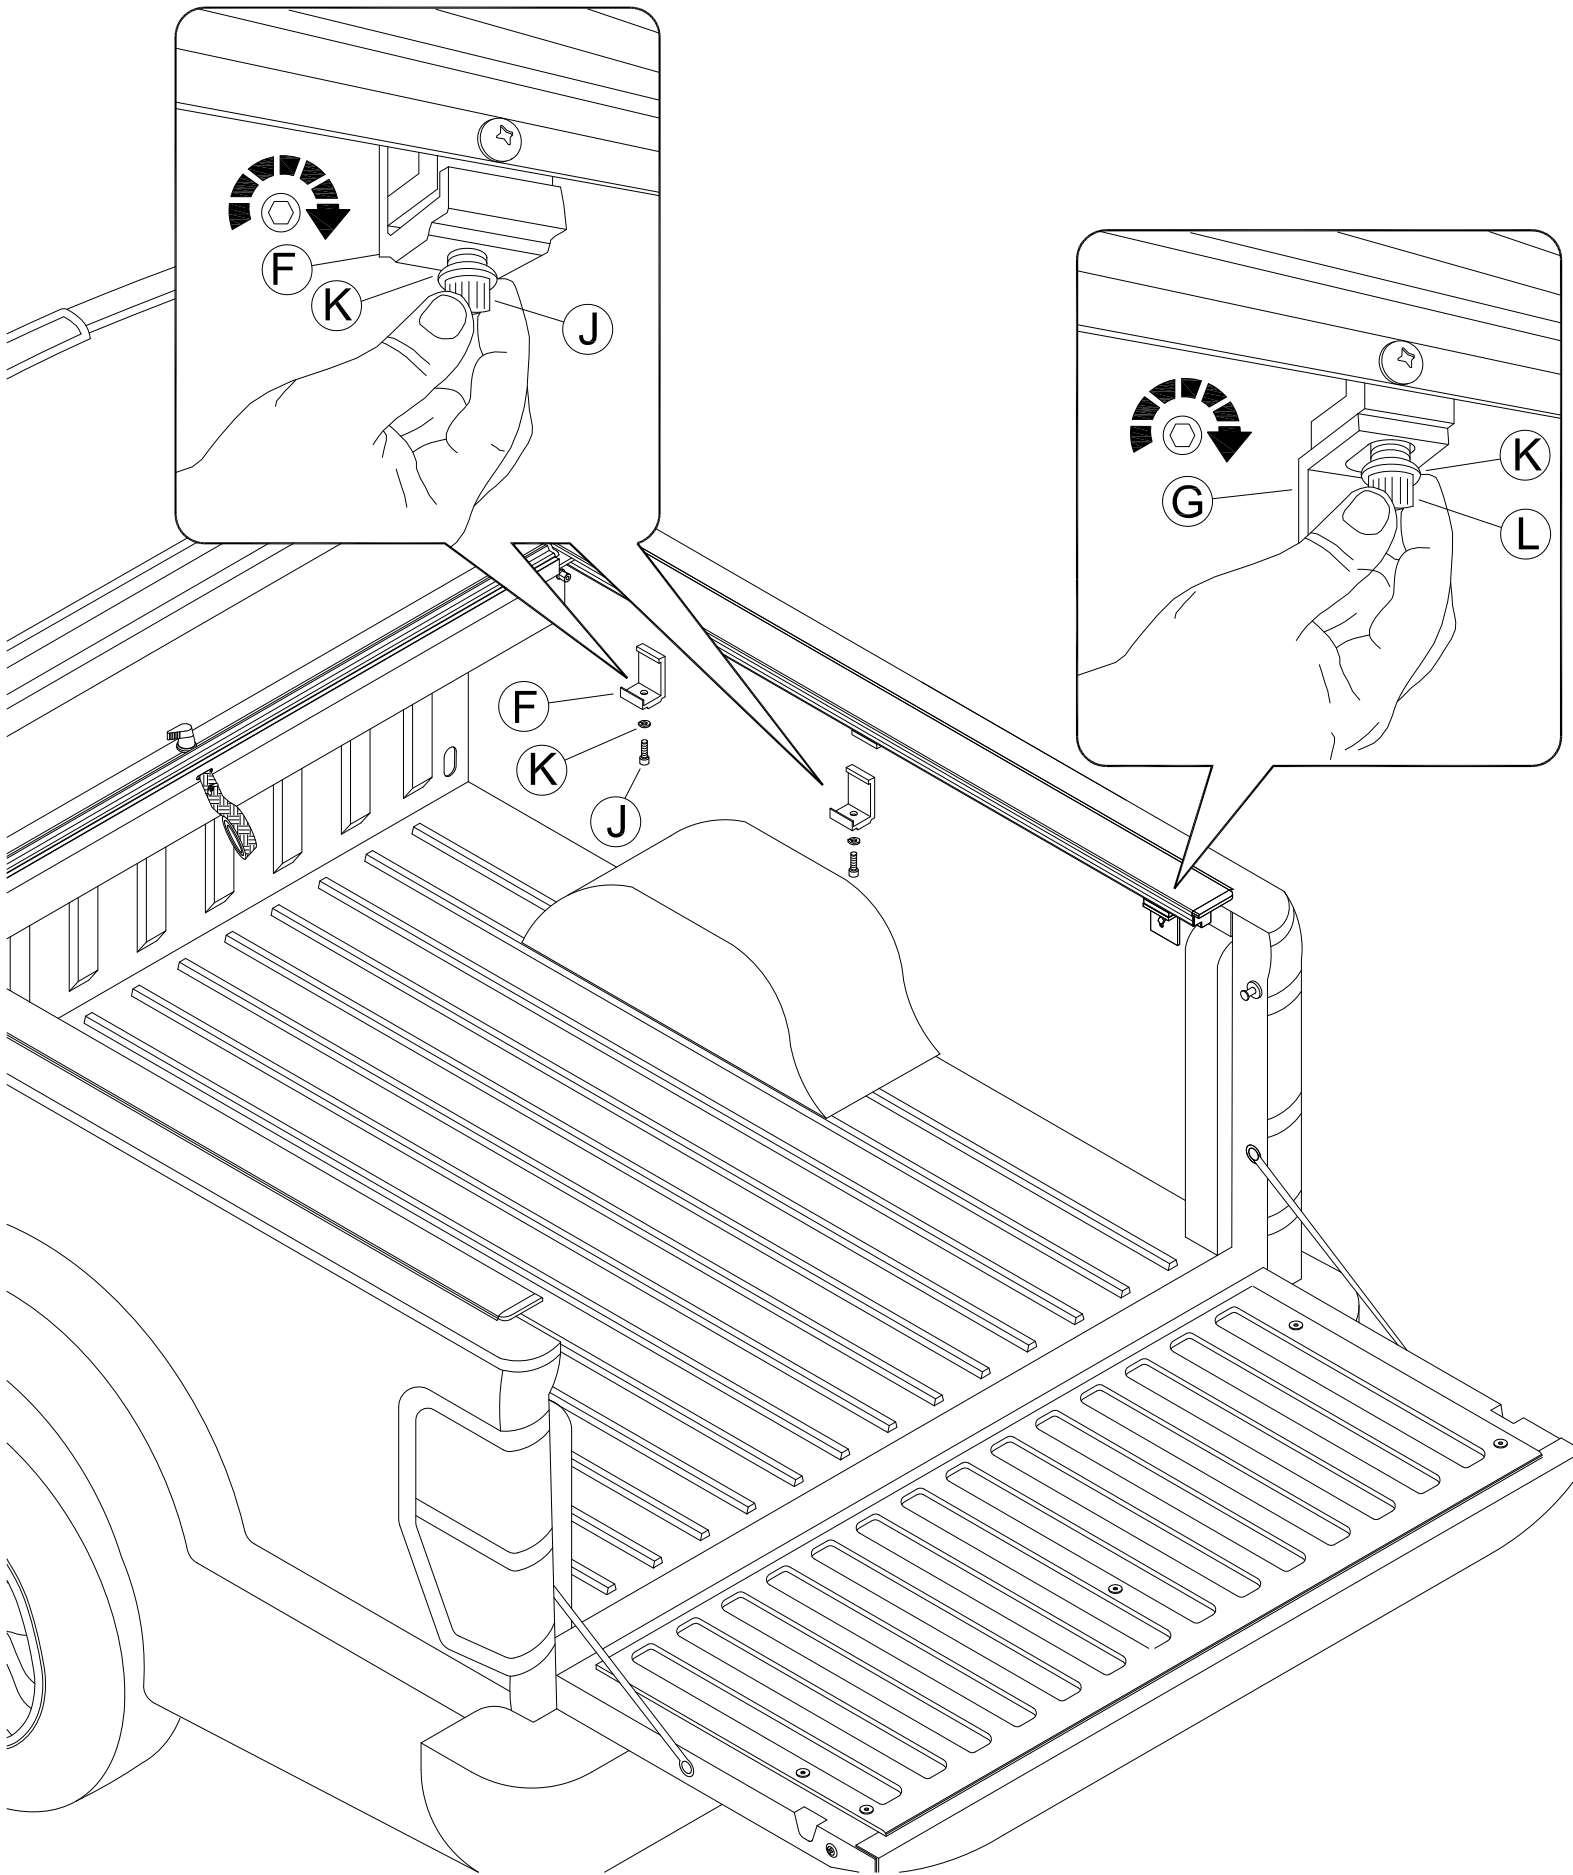

Installation Guide

Ford F-150

Product Code
101-102-103

Parts List

Item	Part Name	Qty.	Item	Part Name	Qty.	Item	Part Name	Qty.
A	Housing	1	J	5/16" x 1/4" Socket Cap Screw	6/8	S	Rubber Washer	4
B	Track	2	K	5/16" Lock Washer	6/8	T	1/4" Lid Screw	2
C	Tailgate Extrusion	1	L	5/16" x 3/4" Socket Cap Screw	2	U	#6 x 1/2" Screw	2
D	Cargo Shield	1	M	#10-24 Screw	2	V	Hook Latch	2
E	Drain Tube	2	N	#8 x 1/4" Self Tap Screw	5	W	#8 x 1/2" Flat Head Screw	4
F	Bed Clamps	4/6	O	1/4"-20 x 1/4" Hex Head Bolt	2	X	Track Angle Shim	2
G	Track Angle	2	P	1/4" Flat Washer	2	Y	Allen Wrench (1/4")	1
H	Tang	2	Q	Nylon Retaining Washer	2	Z	Standard Striker Plate	2
I	Cargo Nut	2	R	1/4-20 x 3/8" Screw	4		303 Vinyl Protector	1

Tailgate Step:
GO TO STEP **5**

Automatic Tailgate Release:
GO TO STEP **5**

No Automatic Tailgate Release:
GO TO STEP **5A**

5A LHS = RHS

5B LHS = RHS

5C LHS = RHS

Go to Step **5**

5 LHS = RHS

6 LHS = RHS

Note: 6.5' and 8' beds include 4 sets of clamps

Integral Tailgate Step:
GO TO STEP 8

Automatic Release Tailgate:
GO TO STEP 8

**No Integral Tailgate Step or
Automatic Release:**
GO TO STEP 8A

8A