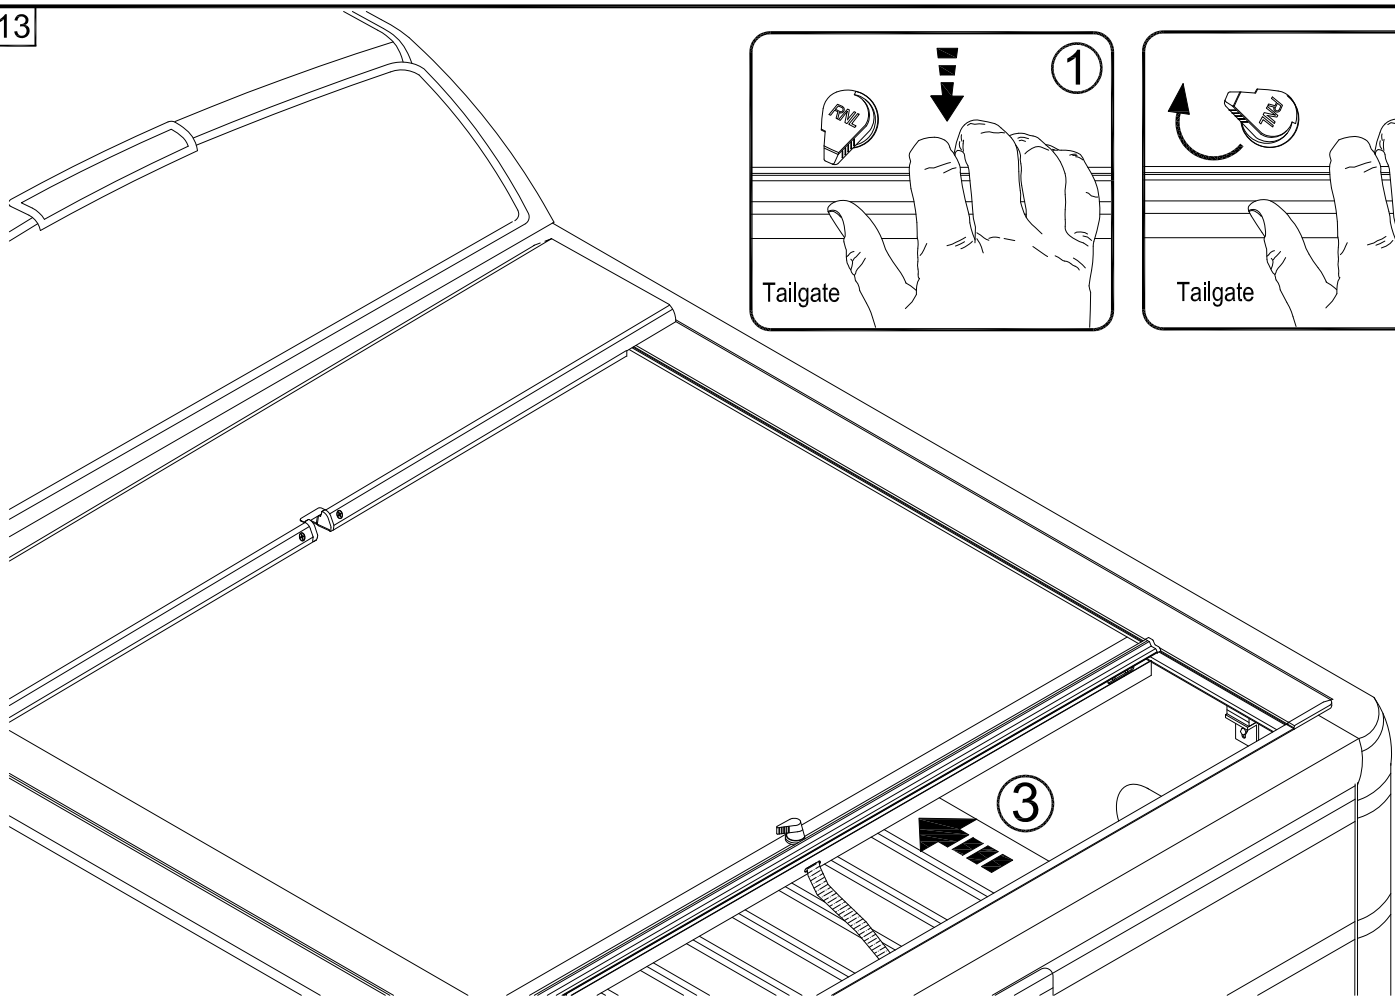

Installation Guide

Ford F-150

Product Code
101-102-103

Parts List

Item	Part Name	Qty.	Item	Part Name	Qty.	Item	Part Name	Qty.
A	Housing	1	J	5/16" x 1/4" Socket Cap Screw	6/8	S	Rubber Washer	4
B	Track	2	K	5/16" Lock Washer	6/8	T	1/4" Lid Screw	2
C	Tailgate Extrusion	1	L	5/16" x 3/4" Socket Cap Screw	2	U	#6 x 1/2" Screw	2
D	Cargo Shield	1	M	#10-24 Screw	2	V	Hook Latch	2
E	Drain Tube	2	N	#8 x 1/4" Self Tap Screw	5	W	#8 x 1/2" Flat Head Screw	4
F	Bed Clamps	4/6	O	1/4"-20 x 1/4" Hex Head Bolt	2	X	Track Angle Shim	2
G	Track Angle	2	P	1/4" Flat Washer	2	Y	Allen Wrench (1/4")	1
H	Tang	2	Q	Nylon Retaining Washer	2	Z	Standard Striker Plate	2
I	Cargo Nut	2	R	1/4-20 x 3/8" Screw	4		303 Vinyl Protector	1

6 LHS = RHS

Note: 6.5' and 8' beds include 4 sets of clamps

Integral Tailgate Step:
GO TO STEP 8

Automatic Release Tailgate:
GO TO STEP 8

**No Integral Tailgate Step or
Automatic Release:**
GO TO STEP 8A

8A

Go to Step 9

DISCARD: (C) (V) (W)

9 LHS = RHS

10 LHS = RHS

11

12 LHS = RHS

13

14 LHS = RHS