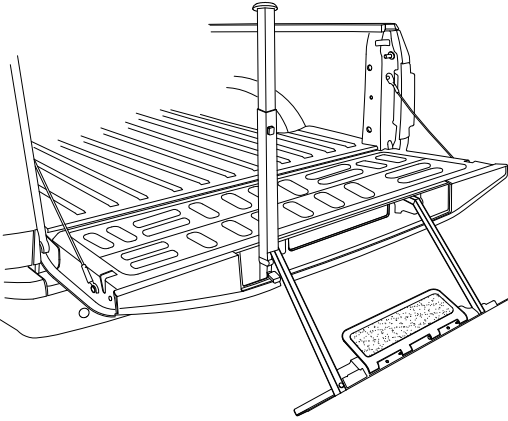

Installation Guide

Ford F-150

Product Code
101-102-103

Parts List

Item	Part Name	Qty.	Item	Part Name	Qty.	Item	Part Name	Qty.
A	Housing	1	J	5/16" x 1/4" Socket Cap Screw	6/8	S	Rubber Washer	4
B	Track	2	K	5/16" Lock Washer	6/8	T	1/4" Lid Screw	2
C	Tailgate Extrusion	1	L	5/16" x 3/4" Socket Cap Screw	2	U	#6 x 1/2" Screw	2
D	Cargo Shield	1	M	#10-24 Screw	2	V	Hook Latch	2
E	Drain Tube	2	N	#8 x 1/4" Self Tap Screw	5	W	#8 x 1/2" Flat Head Screw	4
F	Bed Clamps	4/6	O	1/4"-20 x 1/4" Hex Head Bolt	2	X	Track Angle Shim	2
G	Track Angle	2	P	1/4" Flat Washer	2	Y	Allen Wrench (1/4")	1
H	Tang	2	Q	Nylon Retaining Washer	2	Z	Standard Striker Plate	2
I	Cargo Nut	2	R	1/4-20 x 3/8" Screw	4		303 Vinyl Protector	1

Tailgate Step:
GO TO STEP **5**

Automatic Tailgate Release:
GO TO STEP **5**

No Automatic Tailgate Release:
GO TO STEP **5A**

5A LHS = RHS

5B LHS = RHS

5C LHS = RHS

Go to Step **5**

5 LHS = RHS

6 LHS = RHS

Note: 6.5' and 8' beds include 4 sets of clamps

Integral Tailgate Step:
GO TO STEP 8

Automatic Release Tailgate:
GO TO STEP 8

**No Integral Tailgate Step or
Automatic Release:**
GO TO STEP 8A

8A