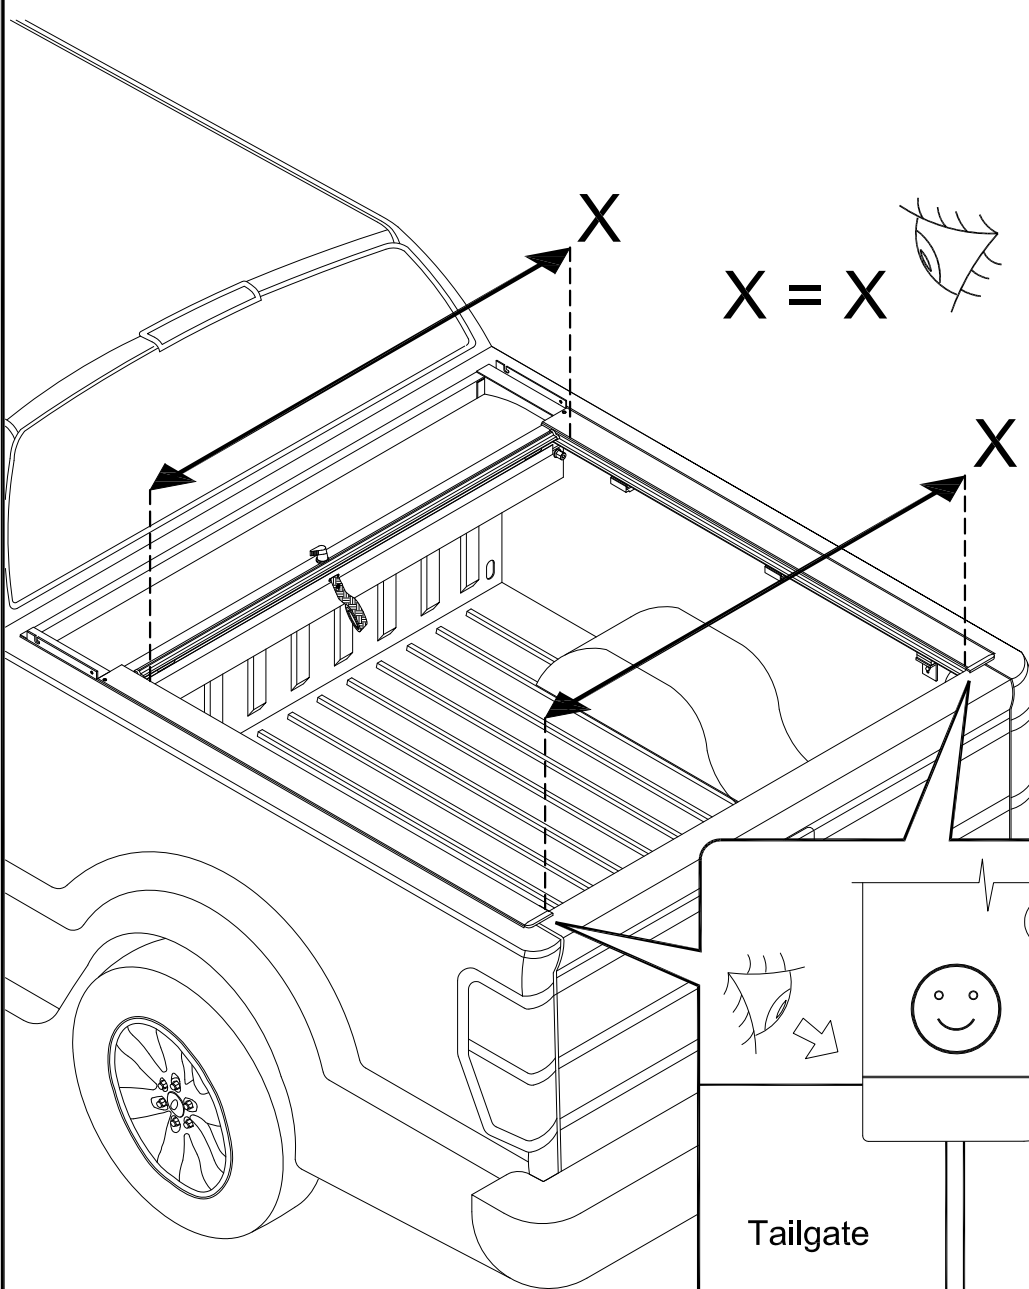

DISCARD: (C) (V) (W)