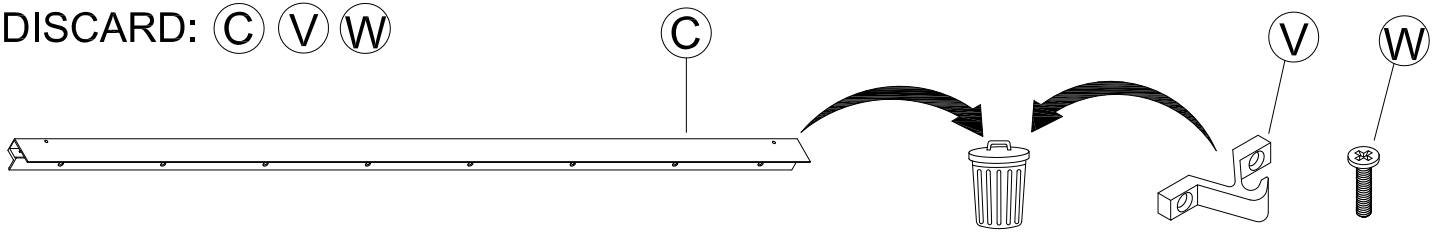

DISCARD: (C) (V) (W)