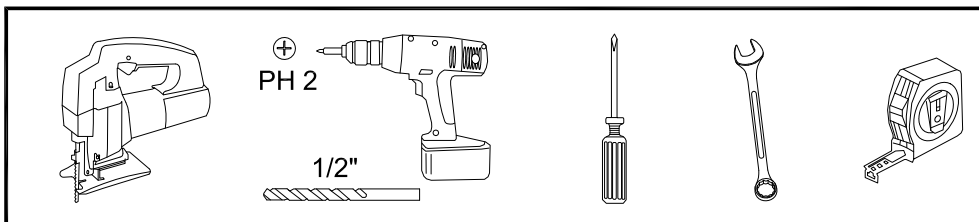

Tools Needed