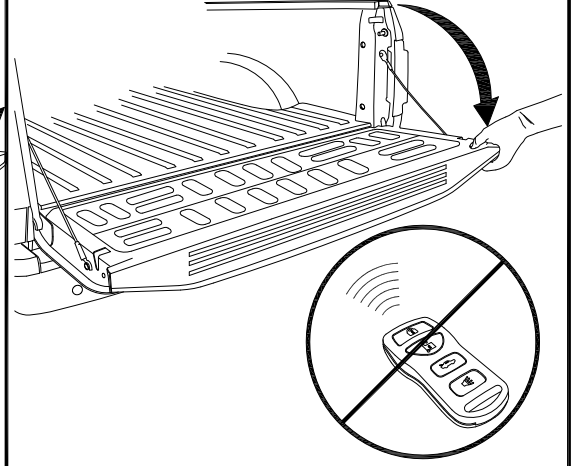

Installation Guide

Ford F-150

Product Code
101-102-103

Parts List

Item	Part Name	Qty.	Item	Part Name	Qty.	Item	Part Name	Qty.
A	Housing	1	J	5/16" x 1/4" Socket Cap Screw	6/8	S	Rubber Washer	4
B	Track	2	K	5/16" Lock Washer	6/8	T	1/4" Lid Screw	2
C	Tailgate Extrusion	1	L	5/16" x 3/4" Socket Cap Screw	2	U	#6 x 1/2" Screw	2
D	Cargo Shield	1	M	#10-24 Screw	2	V	Hook Latch	2
E	Drain Tube	2	N	#8 x 1/4" Self Tap Screw	5	W	#8 x 1/2" Flat Head Screw	4
F	Bed Clamps	4/6	O	1/4"-20 x 1/4" Hex Head Bolt	2	X	Track Angle Shim	2
G	Track Angle	2	P	1/4" Flat Washer	2	Y	Allen Wrench (1/4")	1
H	Tang	2	Q	Nylon Retaining Washer	2	Z	Standard Striker Plate	2
I	Cargo Nut	2	R	1/4-20 x 3/8" Screw	4		303 Vinyl Protector	1

Tools Needed

1a If no bedliner present
go to page 4 - step 1

1b LHS = RHS

1c

1 LHS = RHS

2

3 LHS = RHS

4 LHS = RHS

Tailgate Step:
GO TO STEP **5**

Automatic Tailgate Release:
GO TO STEP **5**

No Automatic Tailgate Release:
GO TO STEP **5A**

5A LHS = RHS

5B LHS = RHS

5C LHS = RHS

Go to Step **5**

5 LHS = RHS