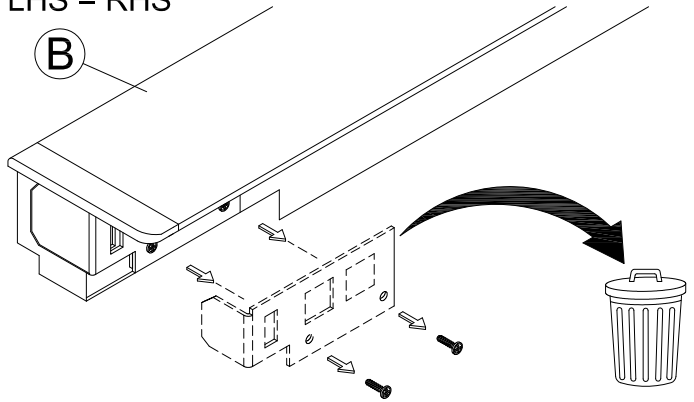

Installation Guide

Ford F-150

Product Code
101-102-103

Parts List

Item	Part Name	Qty.	Item	Part Name	Qty.	Item	Part Name	Qty.
A	Housing	1	J	5/16" x 1/4" Socket Cap Screw	6/8	S	Rubber Washer	4
B	Track	2	K	5/16" Lock Washer	6/8	T	1/4" Lid Screw	2
C	Tailgate Extrusion	1	L	5/16" x 3/4" Socket Cap Screw	2	U	#6 x 1/2" Screw	2
D	Cargo Shield	1	M	#10-24 Screw	2	V	Hook Latch	2
E	Drain Tube	2	N	#8 x 1/4" Self Tap Screw	5	W	#8 x 1/2" Flat Head Screw	4
F	Bed Clamps	4/6	O	1/4"-20 x 1/4" Hex Head Bolt	2	X	Track Angle Shim	2
G	Track Angle	2	P	1/4" Flat Washer	2	Y	Allen Wrench (1/4")	1
H	Tang	2	Q	Nylon Retaining Washer	2	Z	Standard Striker Plate	2
I	Cargo Nut	2	R	1/4-20 x 3/8" Screw	4		303 Vinyl Protector	1

Tailgate Step:
GO TO STEP **5**

Automatic Tailgate Release:
GO TO STEP **5**

No Automatic Tailgate Release:
GO TO STEP **5A**

5A LHS = RHS

5B LHS = RHS

5C LHS = RHS

Go to Step **5**

5 LHS = RHS

6 LHS = RHS

Note: 6.5' and 8' beds include 4 sets of clamps

Integral Tailgate Step:
GO TO STEP 8

Automatic Release Tailgate:
GO TO STEP 8

**No Integral Tailgate Step or
Automatic Release:**
GO TO STEP 8A

8A