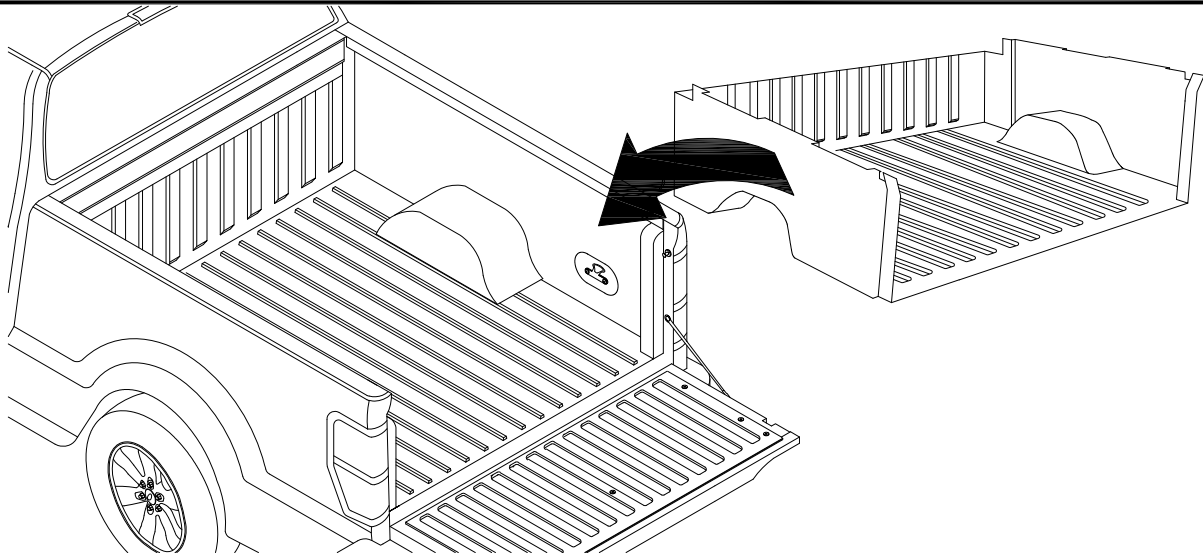

Installation Guide

Ford F-150

Product Code
101-102-103

Parts List

Item	Part Name	Qty.	Item	Part Name	Qty.	Item	Part Name	Qty.
A	Housing	1	J	5/16" x 1/4" Socket Cap Screw	6/8	S	Rubber Washer	4
B	Track	2	K	5/16" Lock Washer	6/8	T	1/4" Lid Screw	2
C	Tailgate Extrusion	1	L	5/16" x 3/4" Socket Cap Screw	2	U	#6 x 1/2" Screw	2
D	Cargo Shield	1	M	#10-24 Screw	2	V	Hook Latch	2
E	Drain Tube	2	N	#8 x 1/4" Self Tap Screw	5	W	#8 x 1/2" Flat Head Screw	4
F	Bed Clamps	4/6	O	1/4"-20 x 1/4" Hex Head Bolt	2	X	Track Angle Shim	2
G	Track Angle	2	P	1/4" Flat Washer	2	Y	Allen Wrench (1/4")	1
H	Tang	2	Q	Nylon Retaining Washer	2	Z	Standard Striker Plate	2
I	Cargo Nut	2	R	1/4-20 x 3/8" Screw	4		303 Vinyl Protector	1

Tools Needed

1a If no bedliner present
go to page 4 - step 1

1b LHS = RHS

1c

1 LHS = RHS

2

3 LHS = RHS

4 LHS = RHS

Tailgate Step:
GO TO STEP **5**

Automatic Tailgate Release:
GO TO STEP **5**

No Automatic Tailgate Release:
GO TO STEP **5A**

5A LHS = RHS

5B LHS = RHS

5C LHS = RHS

Go to Step **5**

5 LHS = RHS

6 LHS = RHS

Note: 6.5' and 8' beds include 4 sets of clamps

Integral Tailgate Step:
GO TO STEP 8

Automatic Release Tailgate:
GO TO STEP 8

**No Integral Tailgate Step or
Automatic Release:**
GO TO STEP 8A

8A