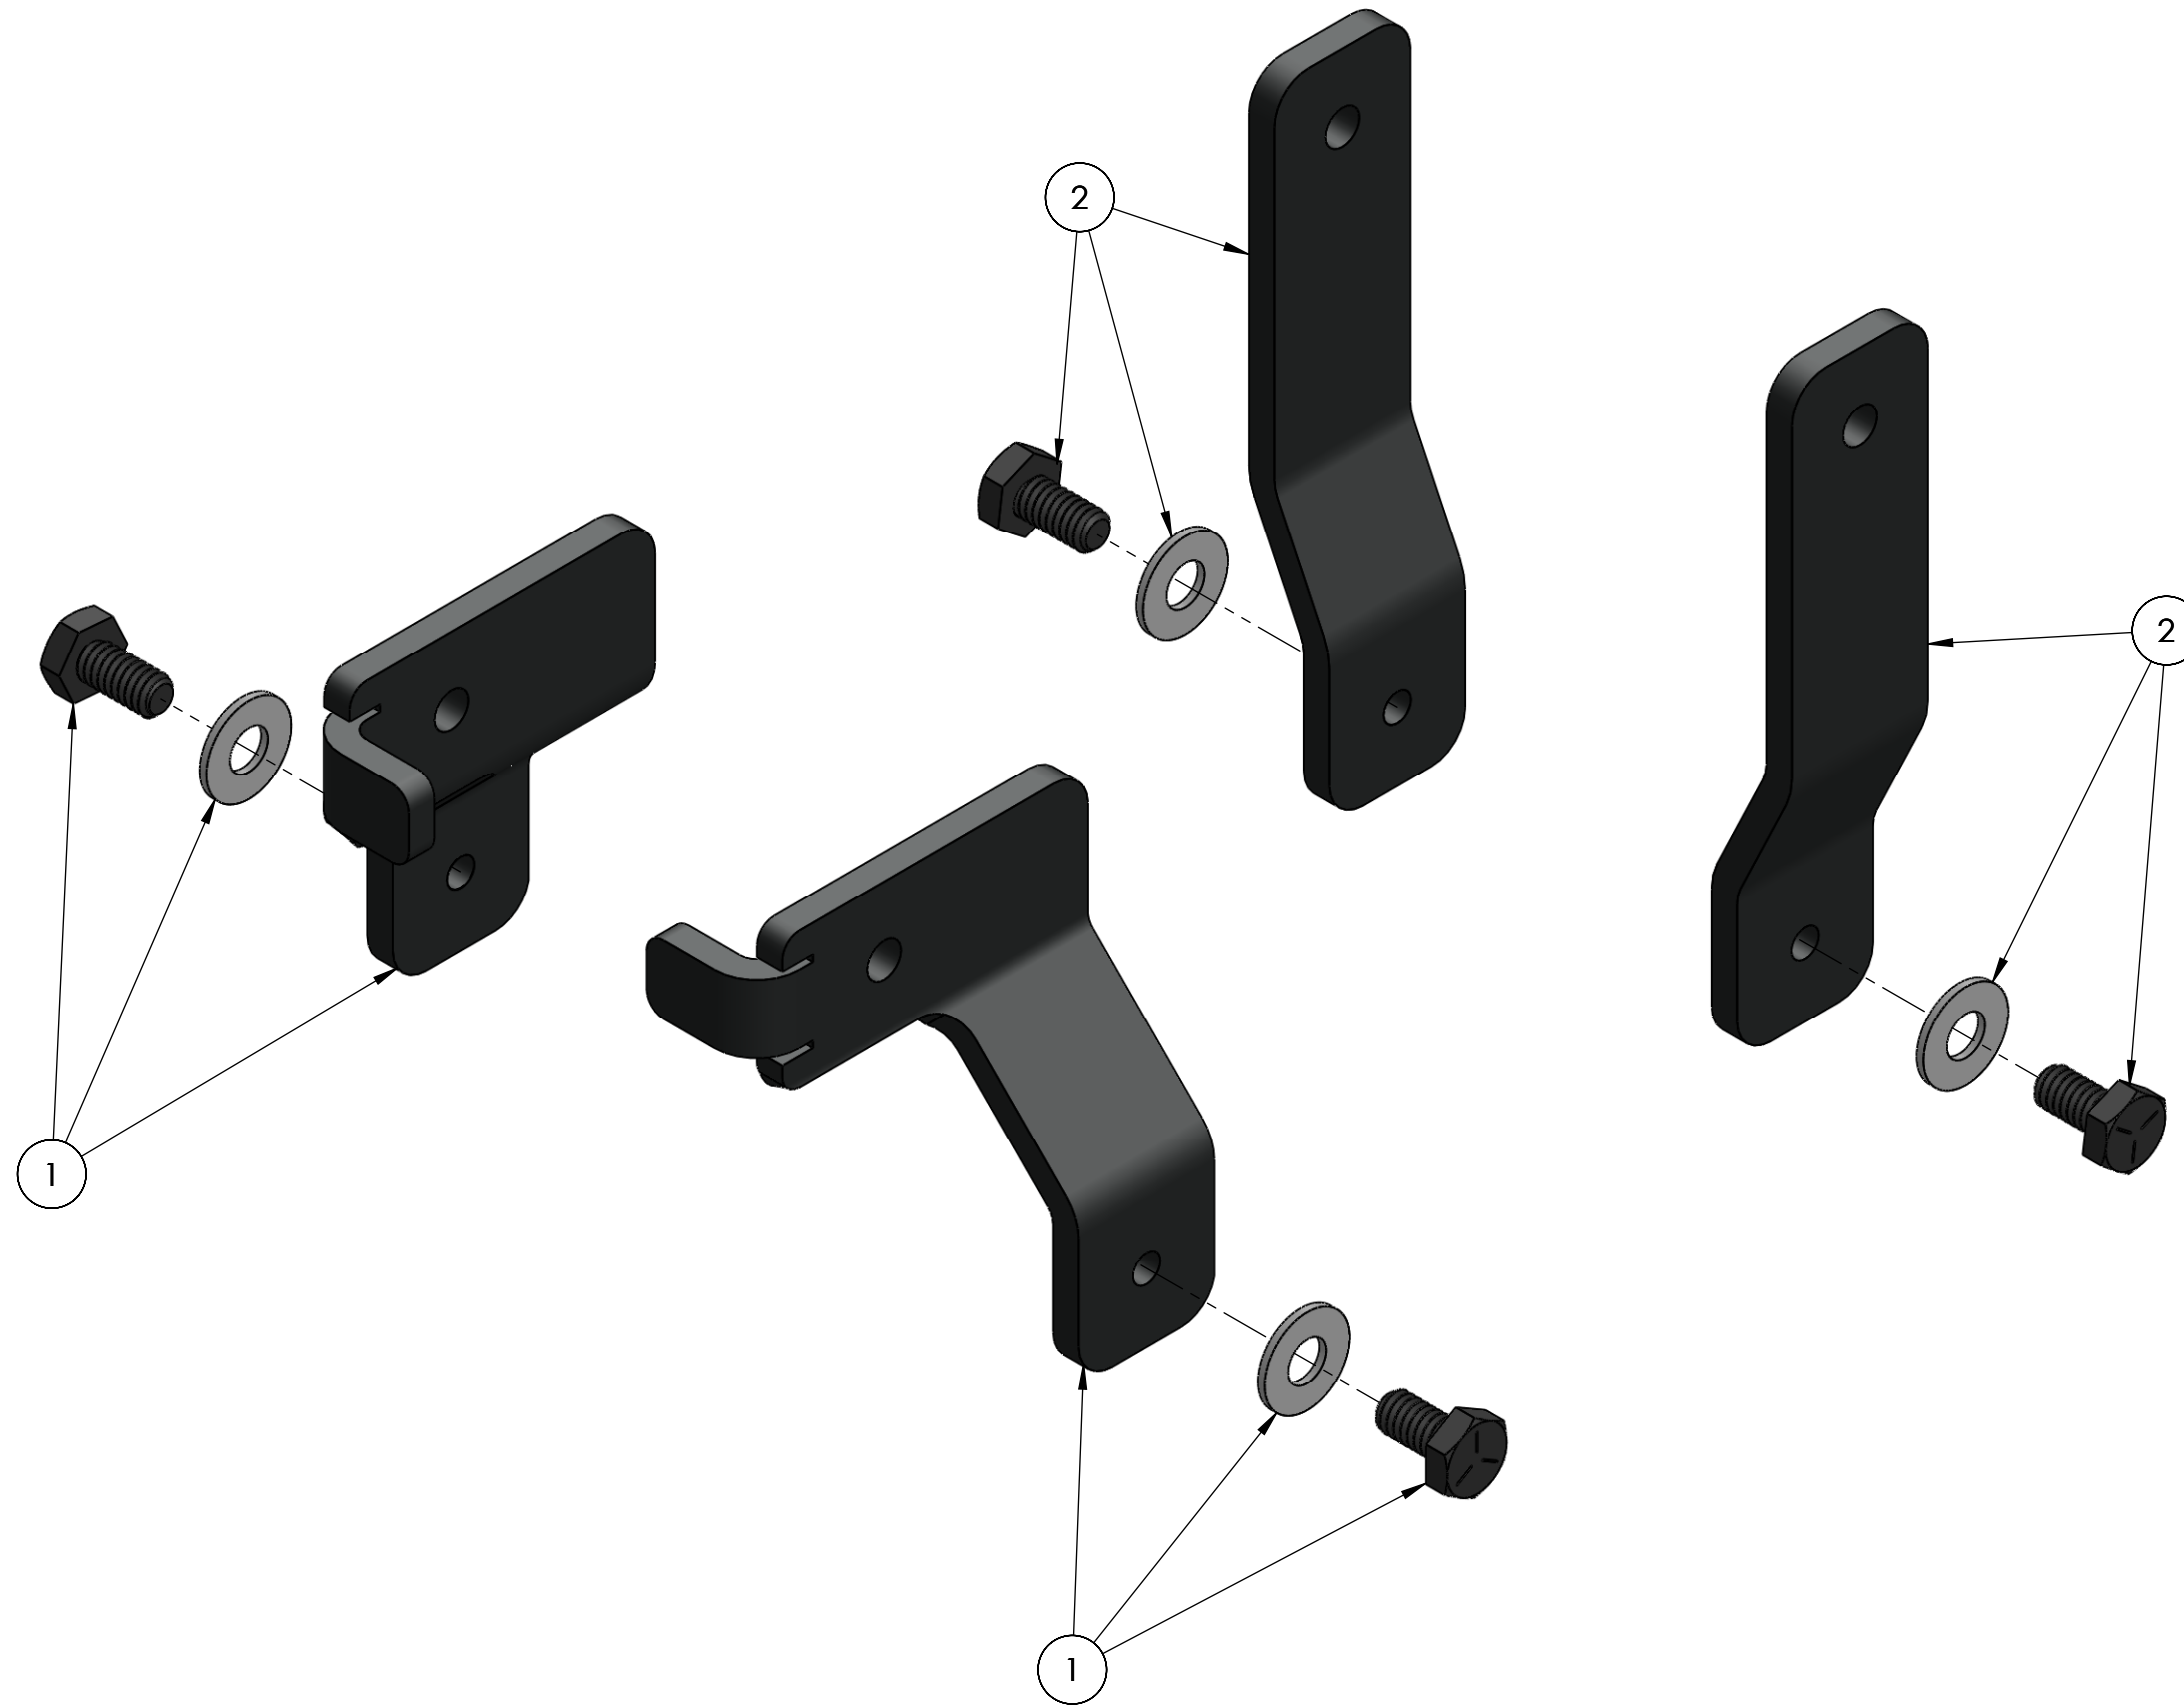

F

E

D

C

B

A

ITEM NO.	PART NUMBER	DESCRIPTION	QTY.
1	CE-9807FBLBK	JK FRONT BRAKE LINE BRACKET KIT	1
2	CE-9807RBLBK	JK REAR BRAKE LINE BRACKET KIT	1

UNLESS OTHERWISE SPECIFIED:	DRAWN	NAME	DATE	 <b>JK BRAKE LINE BRACKET KIT</b>
DIMENSIONS ARE IN INCHES	BDS	BDS	09/25/14	
TOLERANCES:	CHECKED			
ANGULAR:	ENG APPR.			
TWO PLACE DECIMAL ± 0.010	MFG APPR.			
THREE PLACE DECIMAL ± 0.005	Q.A.			PROPRIETARY AND CONFIDENTIAL THE INFORMATION CONTAINED IN THIS DRAWING IS THE SOLE PROPERTY OF CURRIE ENTERPRISES. ANY REPRODUCTION IN PART OR AS A WHOLE WITHOUT THE WRITTEN PERMISSION OF CURRIE ENTERPRISES IS PROHIBITED.
INTERPRET GEOMETRIC TOLERANCING PER:				SIZE DWG. NO. REV <b>C</b> CE-9807BLBK
MATERIAL				SCALE: NTS WEIGHT: SHEET 1 OF 1
FINISH				
DO NOT SCALE DRAWING				