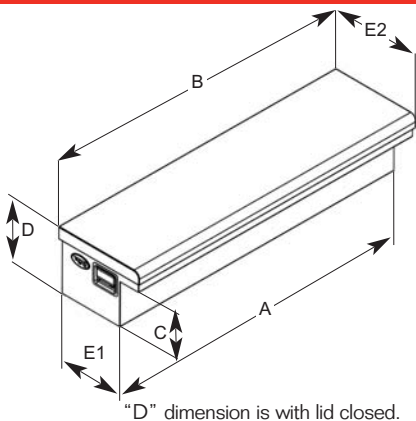

RKI[®]

Commercial Grade Truck Equipment

LOW PROFILE WIDE SIDE TRUCK BOXES

ULTIMATE VISIBILITY WITH MAXIMUM STORAGE

- Heavy-duty steel or aluminum treadplate
- Black or white powder coat
- Weather-resistant seals resist dirt and moisture for the most extreme working conditions
- RKI's high quality stainless steel paddle latch
- Compliments RKI's other low profile truck boxes

Low Profile Side Truck Box Specifications

| | A | B | C | D | E1 - E2 | Approximate | |
|-----------------|--------|----------------|--------------|---------------|---------------|---------------|-------------|
| Model | Length | Overall Length | Mount Height | Overall Depth | Width | Weight (lbs.) | Application |
| STEEL | | | | | | | |
| 43SLPW | 43" | 43 3/4" | 8 3/4" | 13" | 13" - 18" | 99 | All Pickups |
| 48SLPW | 48" | 48 3/4" | 8 3/4" | 13" | 13" - 18" | 109 | All Pickups |
| 61SLPW | 61" | 61 3/4" | 8 3/4" | 13" | 13" - 18" | 129 | All Pickups |
| 65SLPW | 65" | 65 3/4" | 8 3/4" | 13" | 13" - 18" | 134 | All Pickups |
| ALUMINUM | | | | | | | |
| 43SLPWA | 43" | 44 1/8" | 8 3/4" | 13 1/8" | 13" - 18 3/8" | 48 | All Pickups |
| 48SLPWA | 48" | 49 1/8" | 8 3/4" | 13 1/8" | 13" - 18 3/8" | 54 | All Pickups |
| 61SLPWA | 61" | 62 1/8" | 8 3/4" | 13 1/8" | 13" - 18 3/8" | 65 | All Pickups |
| 65SLPWA | 65" | 66 1/8" | 8 3/4" | 13 1/8" | 13" - 18 3/8" | 70 | All Pickups |