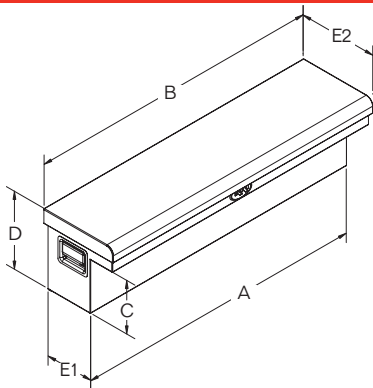

## THE ULTIMATE VISIBILITY SOLUTION

> IDEAL FOR DRIVERS THAT NEED INCREASED VISIBILITY

- Heavy-duty steel or aluminum treadplate
- Black or white powder coat
- Weather-resistant seals resist dirt and moisture for the most extreme working conditions
- RKI's high quality stainless steel paddle latch
- Compliments RKI's other low profile truck boxes

### Low Profile Side Truck Box Specifications

"D" dimension is with lid closed.

Model	A Length	B Overall Length	C Mount Height	D Overall Depth	E1 - E2 Width	Approximate Weight (lbs.)	Application
<b>STEEL</b>							
43SLP	43"	43 3/4"	8 3/4"	13"	8" - 13"	69	All Pickups
48SLP	48"	48 3/4"	8 3/4"	13"	8" - 13"	74	All Pickups
61SLP	61"	61 3/4"	8 3/4"	13"	8" - 13"	92	All Pickups
65SLP	65"	65 3/4"	8 3/4"	13"	8" - 13"	97	All Pickups
<b>ALUMINUM</b>							
43SLPA	43"	44 1/8"	8 3/4"	13 1/8"	8" - 13 3/8"	35	All Pickups
48SLPA	48"	49 1/8"	8 3/4"	13 1/8"	8" - 13 3/8"	38	All Pickups
61SLPA	61"	62 1/8"	8 3/4"	13 1/8"	8" - 13 3/8"	46	All Pickups
65SLPA	65"	66 1/8"	8 3/4"	13 1/8"	8" - 13 3/8"	48	All Pickups