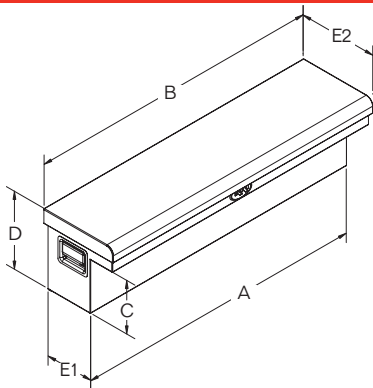

LOW PROFILE SIDE BOXES

THE ULTIMATE VISIBILITY SOLUTION

- > IDEAL FOR DRIVERS THAT NEED INCREASED VISIBILITY
- > LIFETIME WARRANTY

- Heavy-duty steel or aluminum treadplate
- Black or white powder coat
- Weather-resistant seals resist dirt and moisture for the most extreme working conditions
- RKI's high quality stainless steel paddle latch
- Compliments RKI's other low profile truck boxes

Low Profile vs. Standard

Low Profile Side Truck Box Specifications

"D" dimension is with lid closed.

Model	A Length	B Overall Length	C Mount Height	D Overall Depth	E1 - E2 Width	Approximate Weight (lbs.)	Application
STEEL							
43SLP	43"	43 3/4"	8 3/4"	13"	8" - 13"	69	All Pickups
48SLP	48"	48 3/4"	8 3/4"	13"	8" - 13"	74	All Pickups
61SLP	61"	61 3/4"	8 3/4"	13"	8" - 13"	92	All Pickups
65SLP	65"	65 3/4"	8 3/4"	13"	8" - 13"	97	All Pickups
ALUMINUM							
43SLPA	43"	44 1/8"	8 3/4"	13 1/8"	8" - 13 3/8"	35	All Pickups
48SLPA	48"	49 1/8"	8 3/4"	13 1/8"	8" - 13 3/8"	38	All Pickups
61SLPA	61"	62 1/8"	8 3/4"	13 1/8"	8" - 13 3/8"	46	All Pickups
65SLPA	65"	66 1/8"	8 3/4"	13 1/8"	8" - 13 3/8"	48	All Pickups