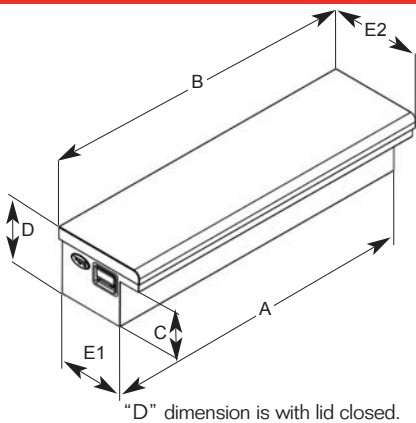

**Commercial Grade
Truck Equipment**

**LIFETIME
WARRANTY**

LOW PROFILE WIDE SIDE TRUCK BOXES

ULTIMATE VISIBILITY WITH MAXIMUM STORAGE

- Heavy-duty steel or aluminum treadplate
- Black or white powder coat
- Weather-resistant seals resist dirt and moisture for the most extreme working conditions
- RKI's high quality stainless steel paddle latch
- Compliments RKI's other low profile truck boxes

Low Profile Side Truck Box Specifications

| | A | B | C | D | E1 - E2 | Approximate Weight (lbs.) | Application |
|-----------------|--------|----------------|--------------|---------------|---------------|---------------------------|-------------|
| Model | Length | Overall Length | Mount Height | Overall Depth | Width | | |
| STEEL | | | | | | | |
| 43SLPW | 43" | 43 3/4" | 8 3/4" | 13" | 13" - 18" | 99 | All Pickups |
| 48SLPW | 48" | 48 3/4" | 8 3/4" | 13" | 13" - 18" | 109 | All Pickups |
| 61SLPW | 61" | 61 3/4" | 8 3/4" | 13" | 13" - 18" | 129 | All Pickups |
| 65SLPW | 65" | 65 3/4" | 8 3/4" | 13" | 13" - 18" | 134 | All Pickups |
| ALUMINUM | | | | | | | |
| 43SLPWA | 43" | 44 1/8" | 8 3/4" | 13 1/8" | 13" - 18 3/8" | 48 | All Pickups |
| 48SLPWA | 48" | 49 1/8" | 8 3/4" | 13 1/8" | 13" - 18 3/8" | 54 | All Pickups |
| 61SLPWA | 61" | 62 1/8" | 8 3/4" | 13 1/8" | 13" - 18 3/8" | 65 | All Pickups |
| 65SLPWA | 65" | 66 1/8" | 8 3/4" | 13 1/8" | 13" - 18 3/8" | 70 | All Pickups |