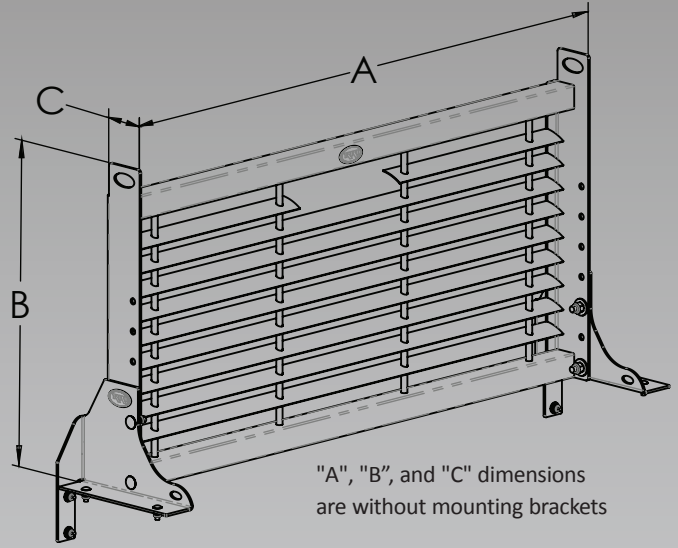

STANDARD FEATURES

- RKI Window Grilles are built of heavy duty steel with a polyester powder coat finish to provide many years of dependable service
- Engineered for application with RKI Service Bodies, including L/R combinations like an ST5680
- Vertical adjustment on both side of 10" on 2 1/2" increments to fit Chevy, Ford, GMC, and Ram trucks
- Convenient tie downs integrated at the top and bottom to aid in securing cargo
- Rear cutout for stoplight visibility
- All WG products are also available in black powder coat finish—just add a "B" to the end of the model number

SPECIFICATIONS					
Model	Load Area Width	A Length	B Height	C Depth	Approx. Weight (lbs)
STEEL					
WG49	49"	48 1/2"	27"	3 3/4"	61
WG50	50"	49 1/2"	27"	3 3/4"	61
WG51	51"	50 1/2"	27"	3 3/4"	62
WG54	54"	53 1/2"	27"	3 3/4"	62
WG60	60"	59 1/2"	27"	3 3/4"	68
WG65	65"	64 1/2"	27"	3 3/4"	70