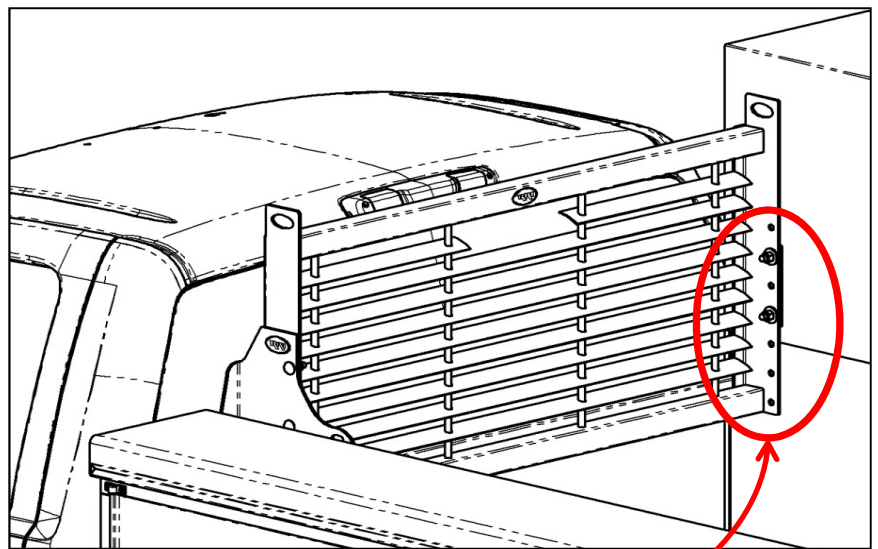

NEW WINDOW GRILLE ADAPTER KIT FOR RAISED FRONT EQUIPPED SERVICE BODIES

Features

- Adapts WG49, WG50, WG51, WG54, WG60 and WG65 for installation on bodies with the raised front compartment option.
- Requires one kit per raised front. (Raised front on street and curb side requires 2 kits)
- Powder coated white kit is WGBKRFC.
- Powder coated black kit is WGBKRFCB.

Supplemental Kit

Installation location

From window grille mounting kit