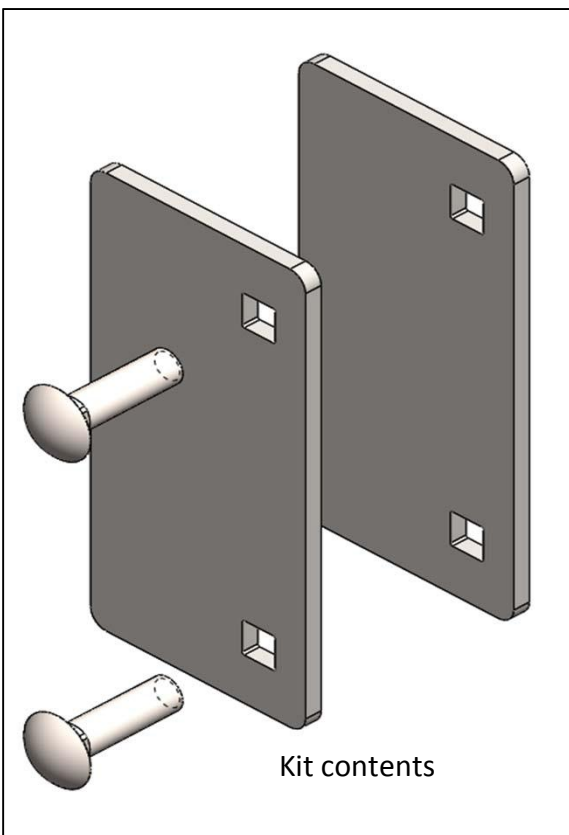

NEW WINDOW GRILLE ADAPTER KIT FOR RAISED FRONT EQUIPPED SERVICE BODIES

Features

- Adapts WG49, WG50, WG51, WG54, WG60 and WG65 for installation on bodies with the raised front compartment option.
- Requires one kit per raised front. (Raised front on street and curb side requires 2 kits)
- Powder coated white kit is WGBKRFC.
- Powder coated black kit is WGBKRFCB.

Supplemental Kit

Installation location

From window grille mounting kit