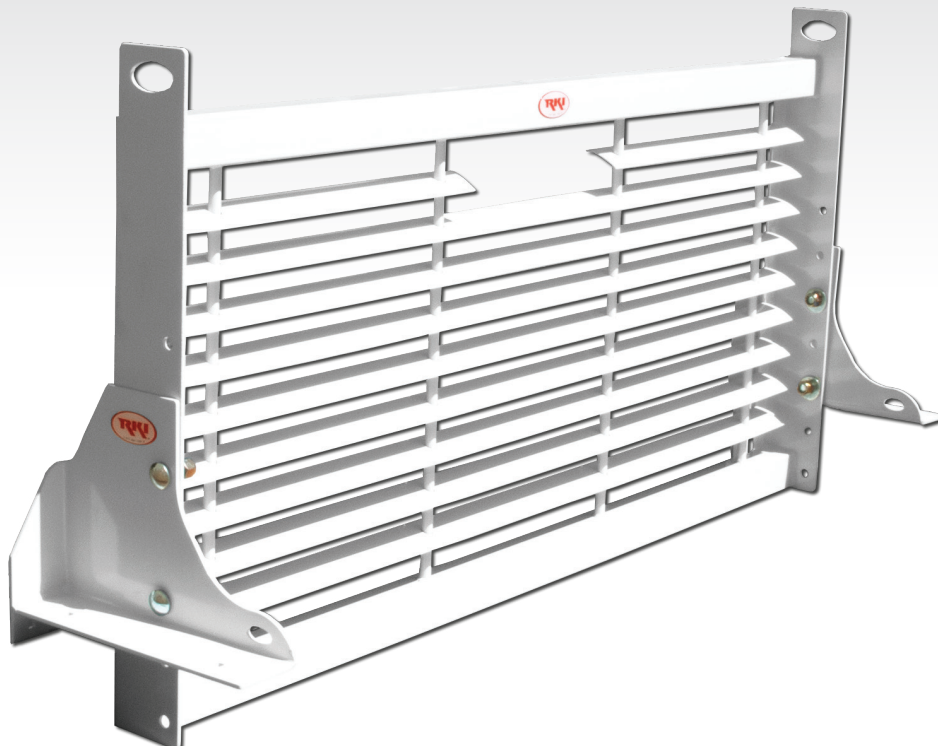

COMMERCIAL GRADE TRUCK EQUIPMENT

Service Body Window Grilles

RKI Window Grilles protect your rear window from accidental breakage and protect your truck's interior from sun damage, while allowing unobstructed visibility.

STANDARD FEATURES

- RKI Window Grilles are built of heavy duty steel with a polyester powder coat finish to provide many years of dependable service
- Engineered for application with RKI Service Bodies, including L/R combinations like an ST5680
- Vertical adjustment on both side of 10" on 2 1/2" increments to fit Chevy, Ford, GMC, and Ram trucks
- Convenient tie downs integrated at the top and bottom to aid in securing cargo
- Rear cutout for stoplight visibility
- All WG products are also available in black powder coat finish—just add a "B" to the end of the model number

SPECIFICATIONS					
Model	Load Area Width	A Length	B Height	C Depth	Approx. Weight (lbs)
STEEL					
WG49	49"	48 1/2"	27"	3 3/4"	61
WG50	50"	49 1/2"	27"	3 3/4"	61
WG51	51"	50 1/2"	27"	3 3/4"	62
WG54	54"	53 1/2"	27"	3 3/4"	62
WG60	60"	59 1/2"	27"	3 3/4"	68
WG65	65"	64 1/2"	27"	3 3/4"	70

Features

- Provides greater visibility to surrounding traffic especially with cargo in tow
- Standard LED lights provide high visibility while consuming less power
- Easy installation "Bolt On" design
- Incorporated light guard offers protection to the LED lights from cargo
- Compatible with all RKI Window Grilles
- Available in durable white or black powder coat finish - White standard, For Black just add a "B" to the end of the model number
- Accessory bracket available to mount strobe lights directly on top of light bracket for uniform look