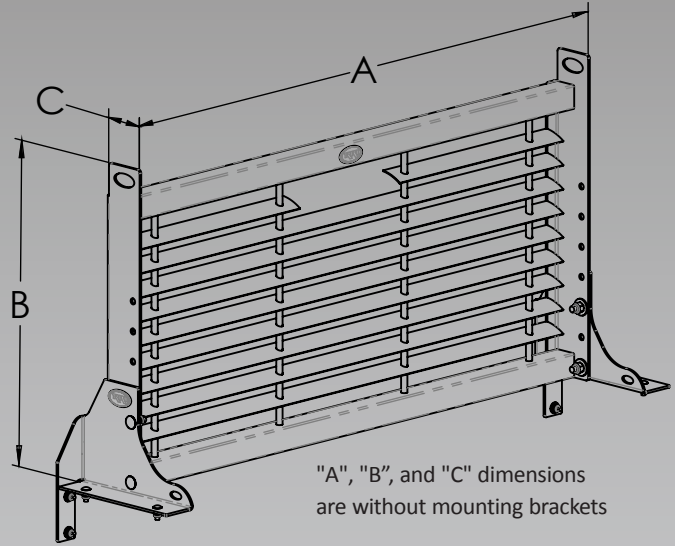

### STANDARD FEATURES

- RKI Window Grilles are built of heavy duty steel with a polyester powder coat finish to provide many years of dependable service
- Engineered for application with RKI Service Bodies, including L/R combinations like an ST5680
- Vertical adjustment on both side of 10" on 2 1/2" increments to fit Chevy, Ford, GMC, and Ram trucks
- Convenient tie downs integrated at the top and bottom to aid in securing cargo
- Rear cutout for stoplight visibility
- All WG products are also available in black powder coat finish—just add a "B" to the end of the model number

### SPECIFICATIONS

Model	Load Area Width	A Length	B Height	C Depth	Approx. Weight (lbs)
<b>STEEL</b>					
WG49	49"	48 1/2"	27"	3 3/4"	61
WG50	50"	49 1/2"	27"	3 3/4"	61
WG51	51"	50 1/2"	27"	3 3/4"	62
WG54	54"	53 1/2"	27"	3 3/4"	62
WG60	60"	59 1/2"	27"	3 3/4"	68
WG65	65"	64 1/2"	27"	3 3/4"	70