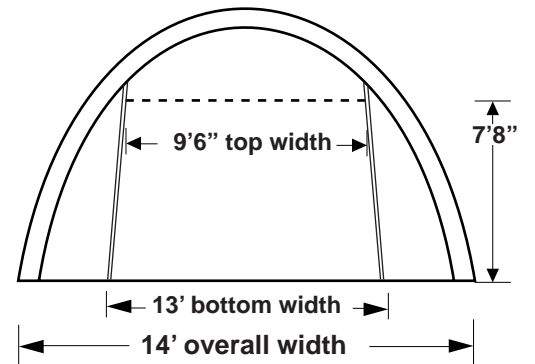

ROUND STYLE INSTANT GARAGE 14'x24'x10'

More Fine Products from **Rhino Shelter™**

Car & Cycle Pockets

Party Tents 14' - 32' long

Check out the collection of covers world we offer.