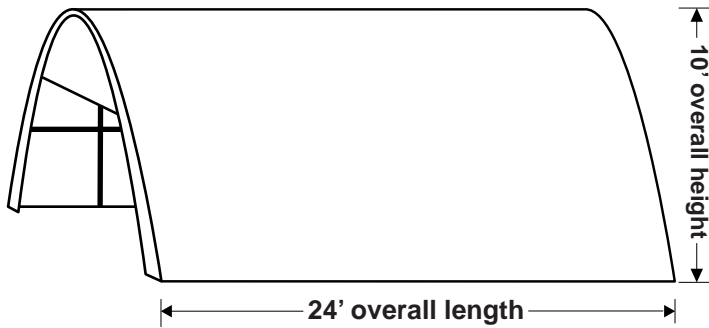

ROUND STYLE INSTANT GARAGE 14'x24'x10'

More Fine Products from **Rhino Shelter™**

Car & Cycle Pockets

Party Tents 14' - 32' long

Check out the collection of covers world we offer.