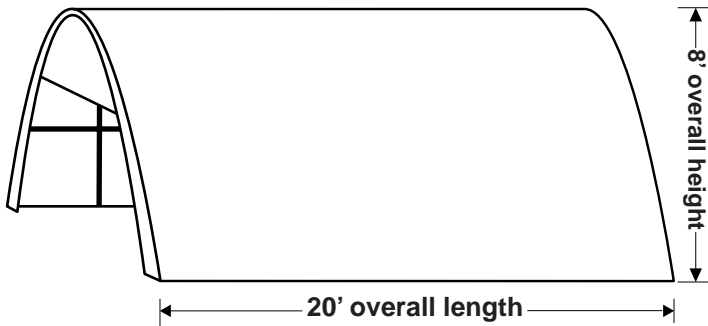

ROUND STYLE INSTANT GARAGE 12'x20'x8'

More Fine Products from *Rhino Shelter™*

Car & Cycle Pockets

Party Tents 14' - 32' long

Spec1Round
06/07

Check out the collection of covers world we offer.