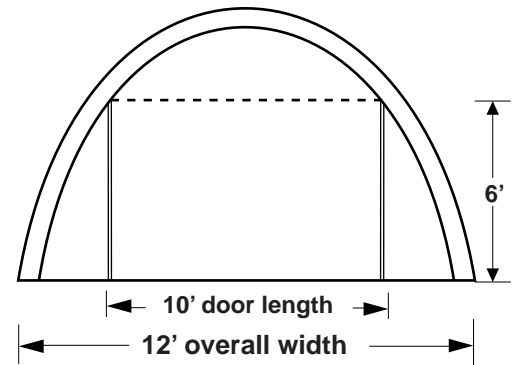

ROUND STYLE INSTANT GARAGE 12'x20'x8'

More Fine Products from *Rhino Shelter™*

Car & Cycle Pockets

Party Tents 14' - 32' long

Spec1Round
06/07

Check out the collection of covers world we offer.