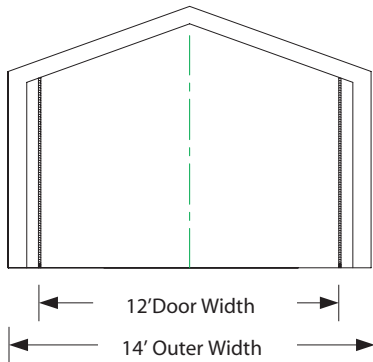

14'W x 20'L x 9'H

14'W x 20'L x 9'H

14'W x 20'L x 9'H

14'W x 32'L x 9'H

14 x 14

14 x 20

14 x 27

14 x 32

Unit features double zipper door on one end and solid panel on the other for good ventilation. Each door contains a pocket for a rigid pole at the base and grommets for securing open during use. Corner flaps hide leg poles when sides are removed, walls attach with velcro fasteners and bungees. Units can be set-up with full enclosure, one wall, both walls... any number of combinations to fit your needs. Multiple units can be positioned side by side or end to end for larger space requirements. All carry the CPAI-84 rating for public gatherings.

Nominal Size	14' Wide x up to 32' Long x 9' High	Main Cover	UV protected, fabric backed polyethylene, 8 oz. weight
Arches	48" Spacing-number varies by length 1-5/8" diameter frame members	Fire Retardant Standard	Main cover and doors meet CPAI-84 Section 5
Standard End Size	12' wide x 8' height 12' wide x 8' height	Anchors Door Size	Four Ground Peg Style with rope provided for anchoring
Fabric color	Bright white with royal blue trim	Shipping & Storage	Consumer friendly boxes with Storage Bag(s)
Frame color	Hammertone Grey frame		

Party Tents 14' x Up To 32' x 9'

Length	Outer	14'L	Length	Outer	20'L	Length	Outer	27'L	Length	Outer	32'L
Width	Outer	14'	Width	Outer	14'	Width	Outer	14'	Width	Outer	14'
Height	Center	9'	Height	Center	9'	Height	Center	9'	Height	Center	9'
	Ridge	6'		Ridge	6'		Ridge	6'		Ridge	6'
Windows/ Side		2	Windows/ Side		3	Windows/ Side		4	Windows/ Side		5
Total Ship Weight		122 lbs	Total Ship Weight		175 lbs	Total Ship Weight		220 lbs	Total Ship Weight		264 lbs
Box Size(s)	1	30X18X12 1 82X14X4	Box Size(s)	1	36X18X9 1 80X14X5 1 80X16X5	Box Size(s)	1	36X18X14 1 78X11X4 1 78X16X5 1 78X17X5	Box Size(s)	1	35X18X14 1 81X14X4 1 81X14X6 1 81X14X7