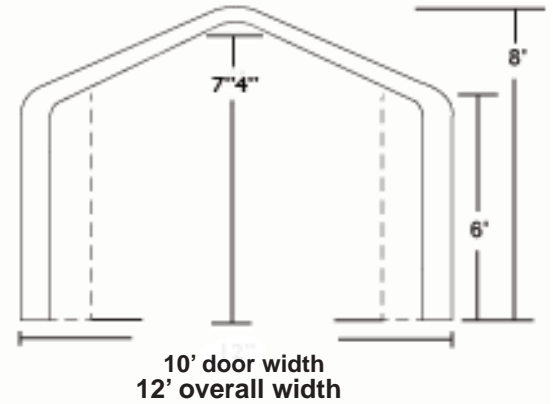

HOUSE STYLE INSTANT GARAGE 12'x20'x8'

More Fine Products from *Rhino Shelter™*

Car & Cycle Pockets

Party Tents 14' - 32' long

Spec1House
06/07

Check out the collection of covers world we offer.