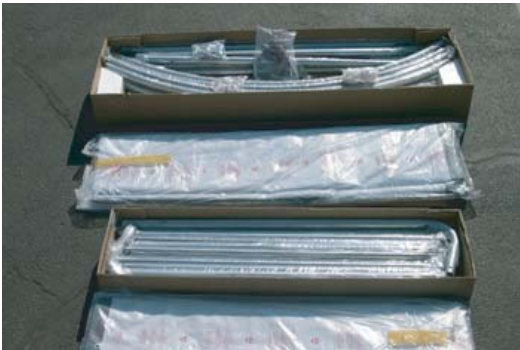

Nominal Size	12' Wide x 20' Long x 8' High
Arches	Six (6) on 48" spacing 1-5/8" diameter frame members
Standard End	10' Wide x 6' High at edge 7'4 in Center
Colors	Exterior- green, grey, tan Interior - bright white

Main Cover	UV protected 24 mil, fabric backed poly. 10 oz weight
Fire Retardant Standard	Main cover and doors meet CPAI-84 Section 5
Anchors	Six (6) 36" Anchors with U-bolts & drive rod
Shipping Weight	290 lbs. in two (2) boxes shipped via motor freight