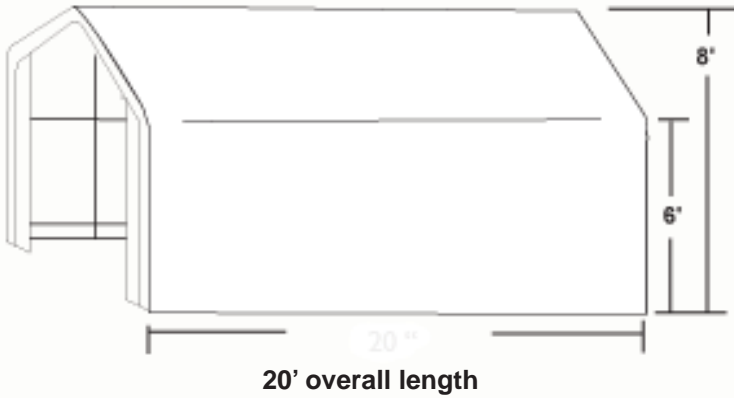

HOUSE STYLE INSTANT GARAGE 12'x20'x8'

More Fine Products from *Rhino Shelter™*

Car & Cycle Pockets

Party Tents 14' - 32' long

Spec1House
06/07

Check out the collection of covers world we offer.