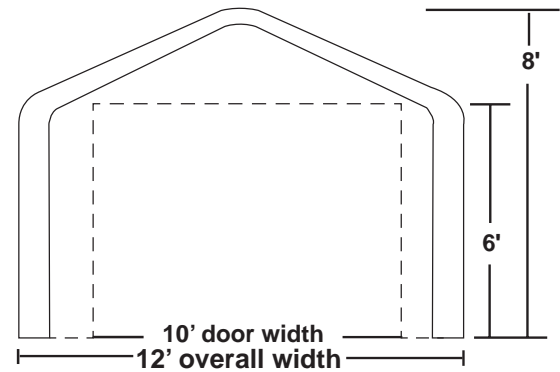

EXTENDED INSTANT GARAGE 12'x24'x8'

More Fine Products from *Rhino Shelter*

Car & Cycle Pockets

Party Tents 14' - 32' long

Spec 1ExtH
06/07

Check out the collection of covers world we offer.