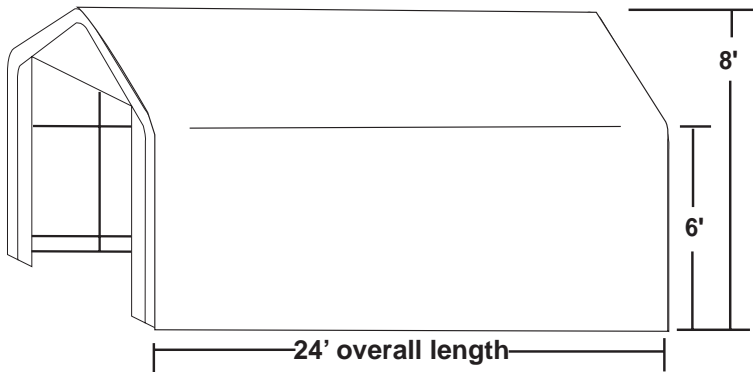

EXTENDED INSTANT GARAGE 12'x24'x8'

More Fine Products from *Rhino Shelter*

Car & Cycle Pockets

Party Tents 14' - 32' long

Spec 1ExtH
06/07

Check out the collection of covers world we offer.