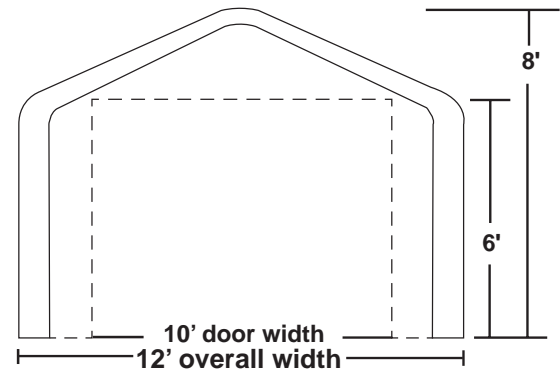

HOUSE STYLE INSTANT GARAGE 12'x20'x8'

More Fine Products from *Rhino Shelter™*

Car & Cycle Pockets

Party Tents 14' - 32' long

Spec1House
06/07

Check out the collection of covers world we offer.