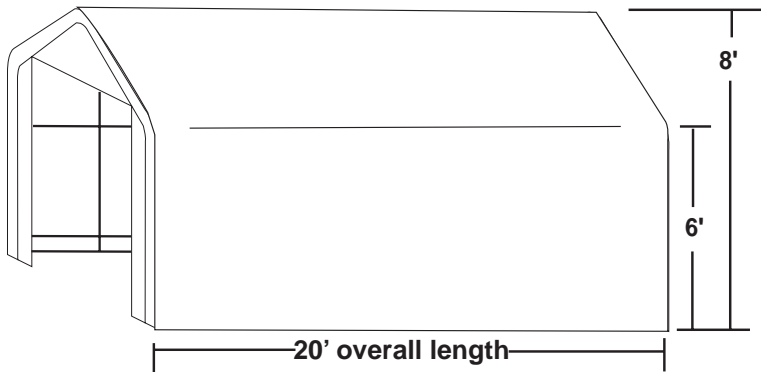

HOUSE STYLE INSTANT GARAGE 12'x20'x8'

More Fine Products from *Rhino Shelter™*

Car & Cycle Pockets

Party Tents 14' - 32' long

Spec1House
06/07

Check out the collection of covers world we offer.