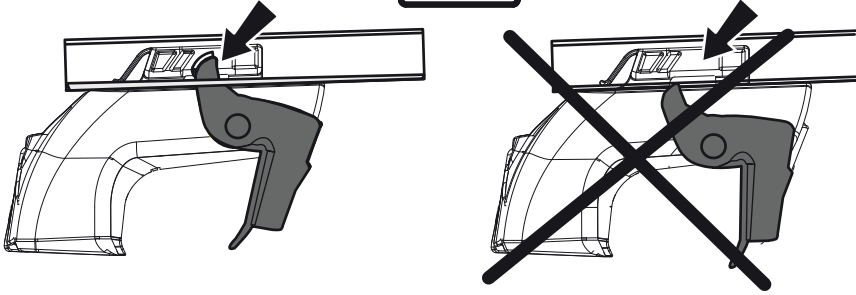

2.3

3.1

1

2

3.2

BMW 3 series, 5 series, X3, X5

VOLVO XC60 & V60