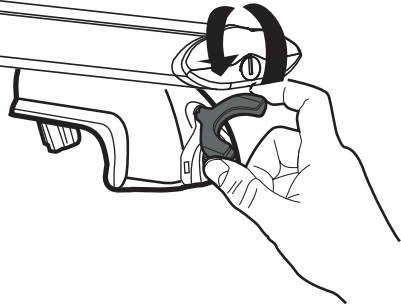

2.3

3.1

1

2

3.2

BMW 3 series, 5 series, X3, X5

VOLVO XC60 & V60