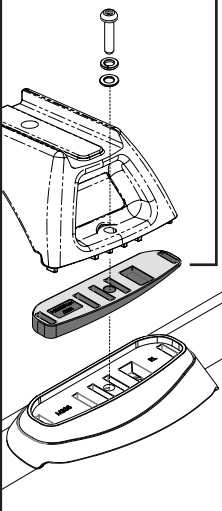

RHINO-RACK

Front/Rear Crossbar Wedge Kit SUB0671

Item	Component Name	Qty	PartNo.
1	Wedge LH	1	M827
2	Wedge RH	1	M828
3	Instructions	1	R995

*Note:
Crossbar, Legs, Pads and Hardware are sold as separate. Wedges can be fit either front or rear to level crossbars.

Document No: R995
Prepared By: Kayle Everett
Authorised By: Chris Murty
Issue Date: 13/02/2018
Issue No: 02
Fit Time: 30min

M827 - Left hand side
M828 - Right hand side