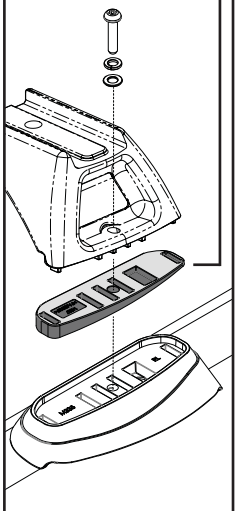

RHINO-RACK

Front/Rear Crossbar Wedge Kit SUB0671

Item	Component Name	Qty	PartNo.
1	Wedge LH	1	M827
2	Wedge RH	1	M828
3	Instructions	1	R995

*Note:
Crossbar, Legs, Pads and Hardware are sold as separate. Wedges can be fit either front or rear to level crossbars.

Document No: R995
Prepared By: Kayle Everett
Authorised By: Chris Murty
Issue Date: 13/02/2018
Issue No: 02
Fit Time: 30min

M827 - Left hand side
M828 - Right hand side