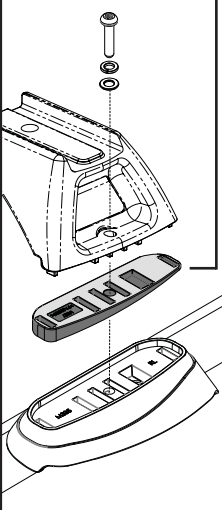

RHINO-RACK

Front/Rear Crossbar Wedge Kit SUB0671

Item	Component Name	Qty	PartNo.
1	Wedge LH	1	M827
2	Wedge RH	1	M828
3	Instructions	1	R995

*Note:
Crossbar, Legs, Pads and Hardware are sold as separate. Wedges can be fit either front or rear to level crossbars.

Document No: R995
Prepared By: Kayle Everett
Authorised By: Chris Murty
Issue Date: 13/02/2018
Issue No: 02
Fit Time: 30min

M827 - Left hand side
M828 - Right hand side