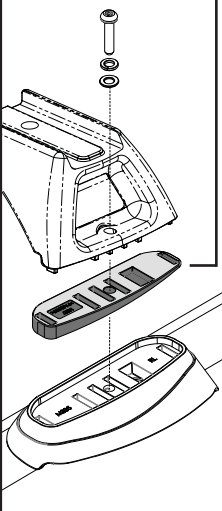

RHINO-RACK

Front/Rear Crossbar Wedge Kit SUB0671

Item	Component Name	Qty	PartNo.
1	Wedge LH	1	M827
2	Wedge RH	1	M828
3	Instructions	1	R995

*Note:
Crossbar, Legs, Pads and Hardware are sold as separate. Wedges can be fit either front or rear to level crossbars.

Document No: R995
Prepared By: Kayle Everett
Authorised By: Chris Murty
Issue Date: 13/02/2018
Issue No: 02
Fit Time: 30min

M827 - Left hand side
M828 - Right hand side