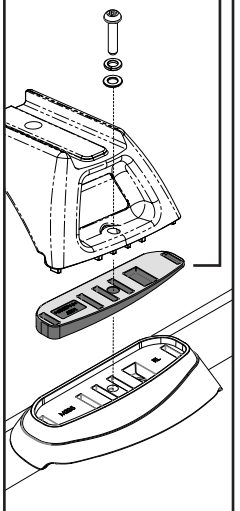

RHINO-RACK

Front/Rear Crossbar Wedge Kit SUB0671

Item	Component Name	Qty	PartNo.
1	Wedge LH	1	M827
2	Wedge RH	1	M828
3	Instructions	1	R995

*Note:
Crossbar, Legs, Pads and Hardware are sold as separate. Wedges can be fit either front or rear to level crossbars.

Document No: R995
Prepared By: Kayle Everett
Authorised By: Chris Murty
Issue Date: 13/02/2018
Issue No: 02
Fit Time: 30min

M827 - Left hand side
M828 - Right hand side