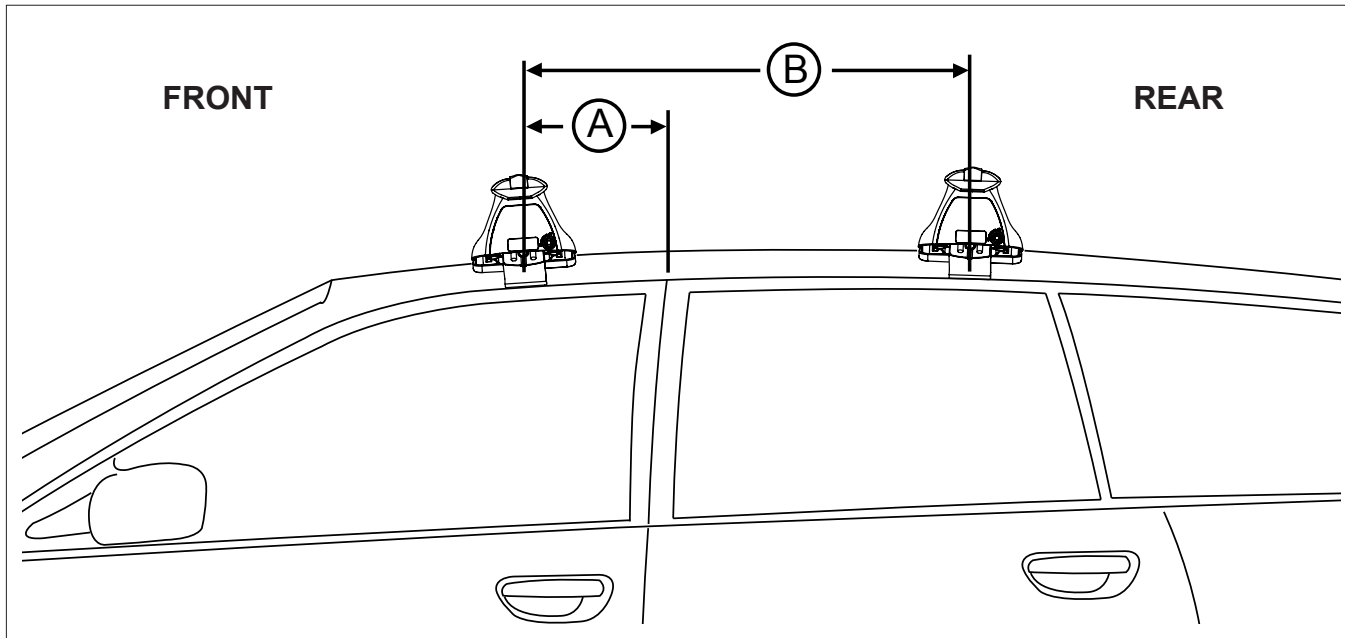

DK444 DK444F, DK444R Rhino-Rack VA, Euro & HD crossbar instruction

Measurement A: CENTRE of door jamb to CENTRE arrow of leg foot plate.

Measurement B: CENTRE of Front leg foot plate arrow to CENTRE of Rear leg foot plate arrow.

Carrying capacity: Roof rack is rated to 75kg. Please refer to manufacturers handbook for your vehicles maximum roof load capacity. Always use the lower of the two figures.

If your vehicle is not listed on this fitting instruction please refer to your countries Rhino-Rack web site for the latest information.