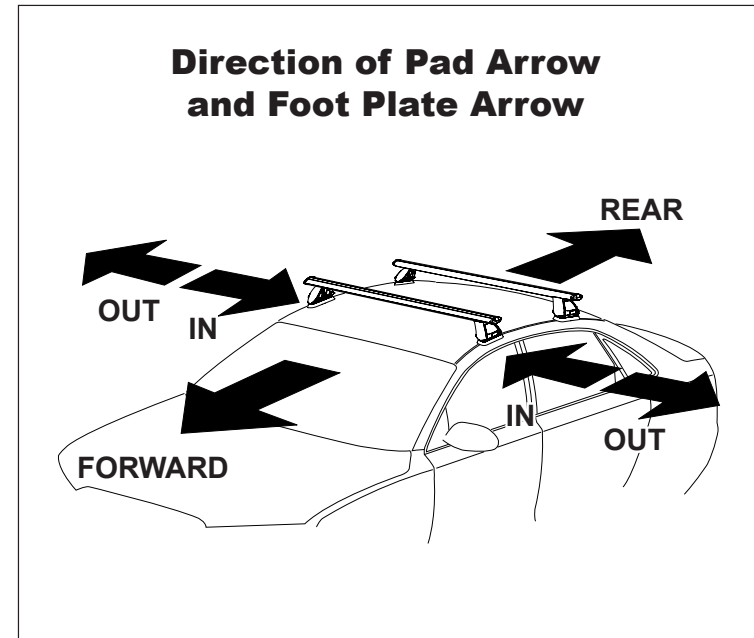

DK444 DK444F, DK444R Rhino-Rack VA, Euro & HD crossbar instruction

Measurement A: CENTRE of door jamb to CENTRE arrow of leg foot plate.

Measurement B: CENTRE of Front leg foot plate arrow to CENTRE of Rear leg foot plate arrow.

Carrying capacity: Roof rack is rated to 75kg. Please refer to manufacturers handbook for your vehicles maximum roof load capacity. Always use the lower of the two figures.

If your vehicle is not listed on this fitting instruction please refer to your countries Rhino-Rack web site for the latest information.