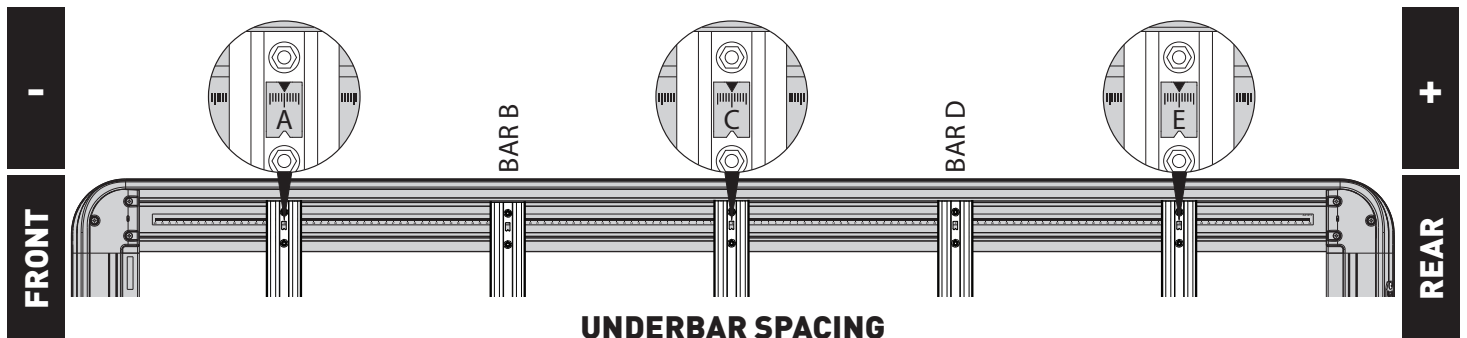

DYNAMIC LOAD LIMIT (ON AND OFF-ROAD):
***USE THE VEHICLE MANUFACTURER'S MAXIMUM ROOF ALLOWANCE IF IT IS LOWER THAN THE FIGURE LISTED**

 CARGO
 UP TO **61 Kg**
135 lbs

+

 SYSTEM WEIGHT
39 Kg
85 lbs

=

 LOAD LIMIT
 UP TO **100 Kg**
220 lbs

OR 
***VEHICLE MANUFACTURER'S ROOF LOAD LIMIT**

TOTAL STATIC LOAD LIMIT: UP TO 250 Kg / 551 lbs*

BAR NO.	A	B	C	D	E	F	G
DIMENSION (CM)	-66	-33	0	33	66		
SPACERS REQ'D							
CONNECTOR	Backbone		Backbone		Backbone		