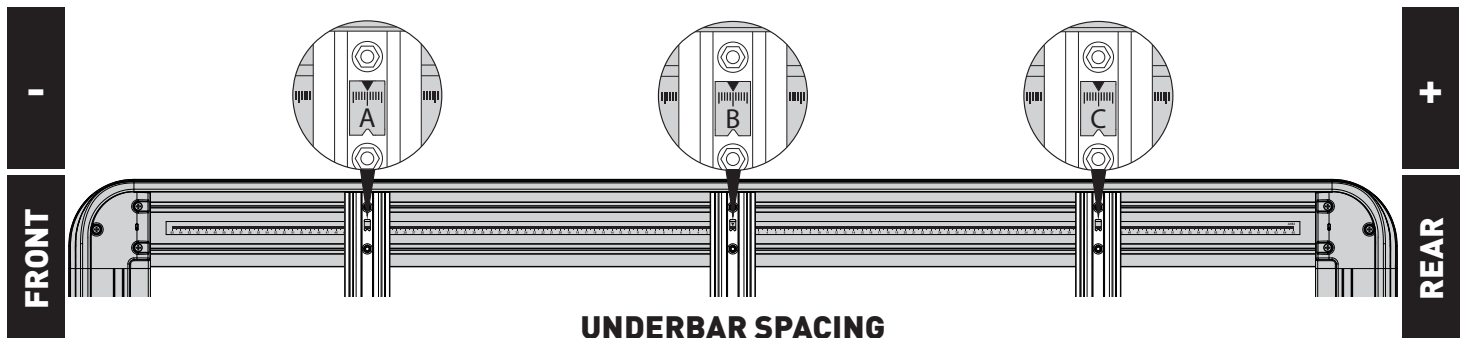

DYNAMIC LOAD LIMIT (ON AND OFF-ROAD):
***USE THE VEHICLE MANUFACTURER'S MAXIMUM ROOF ALLOWANCE IF IT IS LOWER THAN THE FIGURE LISTED**

CARGO
 UP TO **69 Kg**
151 lbs

+

SYSTEM WEIGHT
31 Kg
69 lbs

=

LOAD LIMIT
 UP TO **100 Kg**
220 lbs

OR

Max kg
***VEHICLE MANUFACTURER'S ROOF LOAD LIMIT**

TOTAL STATIC LOAD LIMIT: UP TO 250 Kg / 551 lbs*

BAR NO.	A	B	C	D	E	F	G
DIMENSION (CM)	-51.3	0	51.3				
SPACERS REQ'D							
CONNECTOR	Backbone	Backbone	Backbone				