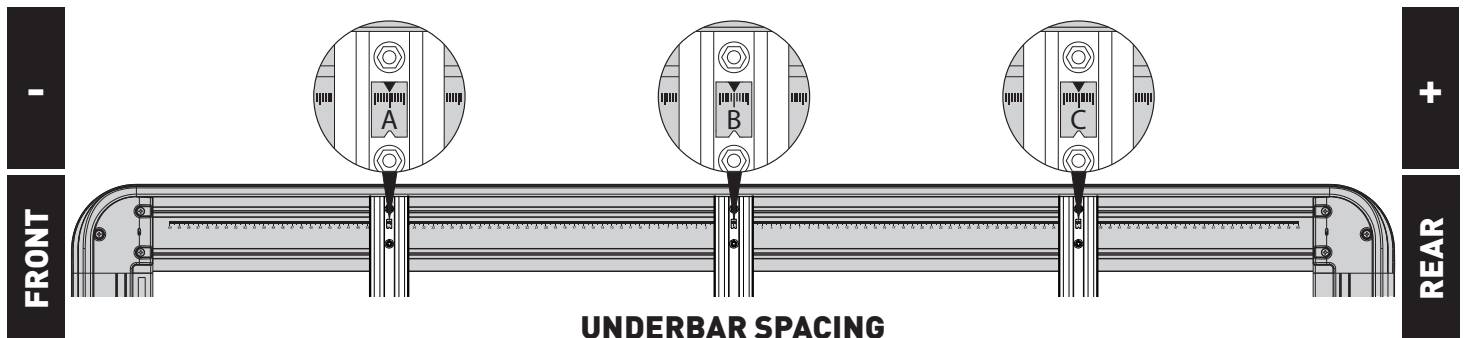

UP TO **100 Kg**
220 lbs

OR

Max kg

***VEHICLE MANUFACTURER'S ROOF LOAD LIMIT**

 **TOTAL STATIC LOAD LIMIT: UP TO 250 Kg / 551 lbs***

UNDERBAR SPACING

BAR NO.	A	B	C	D	E	F	G
DIMENSION (CM)	-51.3	0	51.3				
SPACERS REQ'D							
CONNECTOR	Backbone	Backbone	Backbone				