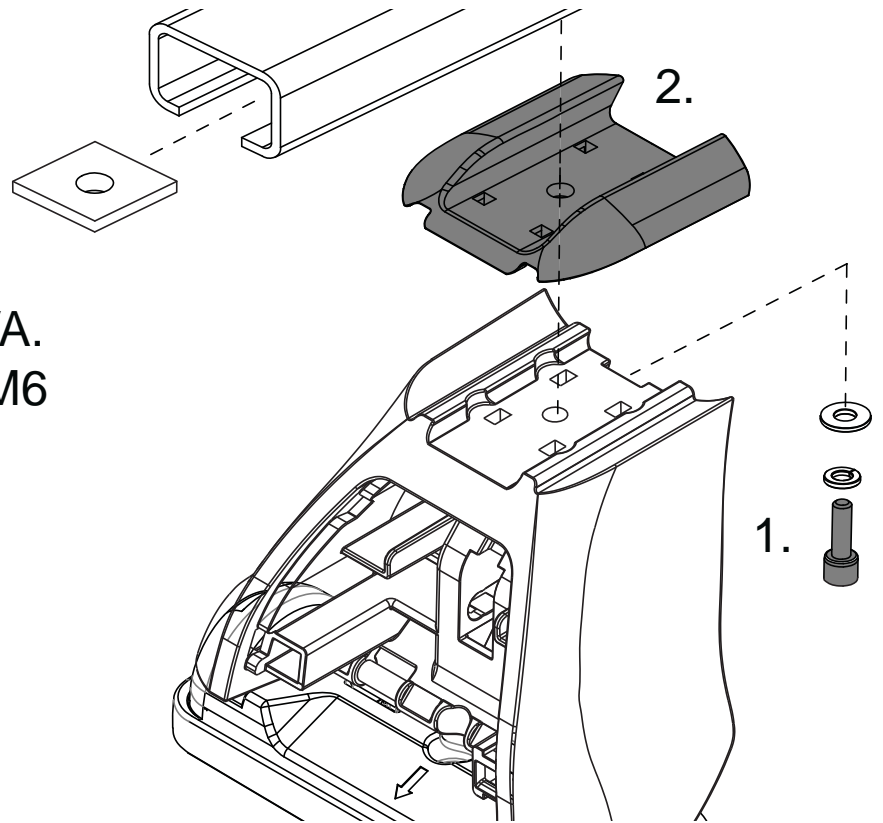

RHINO-RACK

EB-FK1 - Euro Bar Adaptor Kit.

Note: For use with RLKVA.
Spring/flat washers and M6
nuts are found in leg kits.

Item	Hardware kit	Qty	Part No.
1	M6x25mm HD Cap Screw	4	B039
2	Euro Bar Adaptor	4	M362
3	Instructions	1	R1760