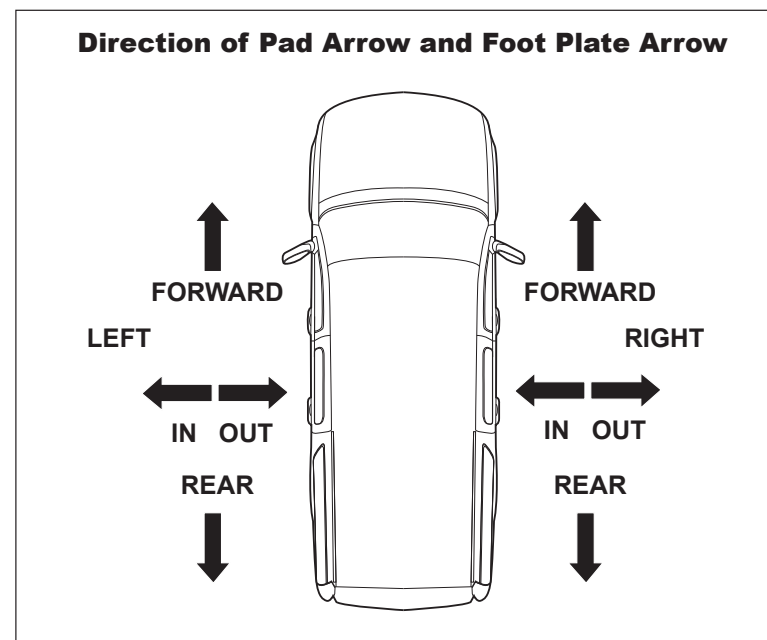

DK511 Rhino-Rack VA, Euro & HD crossbar instruction

Measurement A: CENTRE of door jamb to CENTRE arrow of leg foot plate.

Measurement B: CENTRE of Front leg foot plate arrow to CENTRE of Rear leg foot plate arrow.

Carrying capacity: Roof rack is rated to 75kg. Please refer to manufacturers handbook for your vehicles maximum roof load capacity. Always use the lower of the two figures.

If your vehicle is not listed on this fitting instruction please refer to your countries Rhino-Rack web site for the latest information.

VEHICLE	Date	Measurement A	Measurement B	Load Rating (includes racks 5kg/ 11lbs)
Honda Accord 10th Gen	12/19	225mm / 8 7/8"	700mm / 27, 9/16"	75kg / 165lbs

Learn more about roof racks and cargo carriers we have.