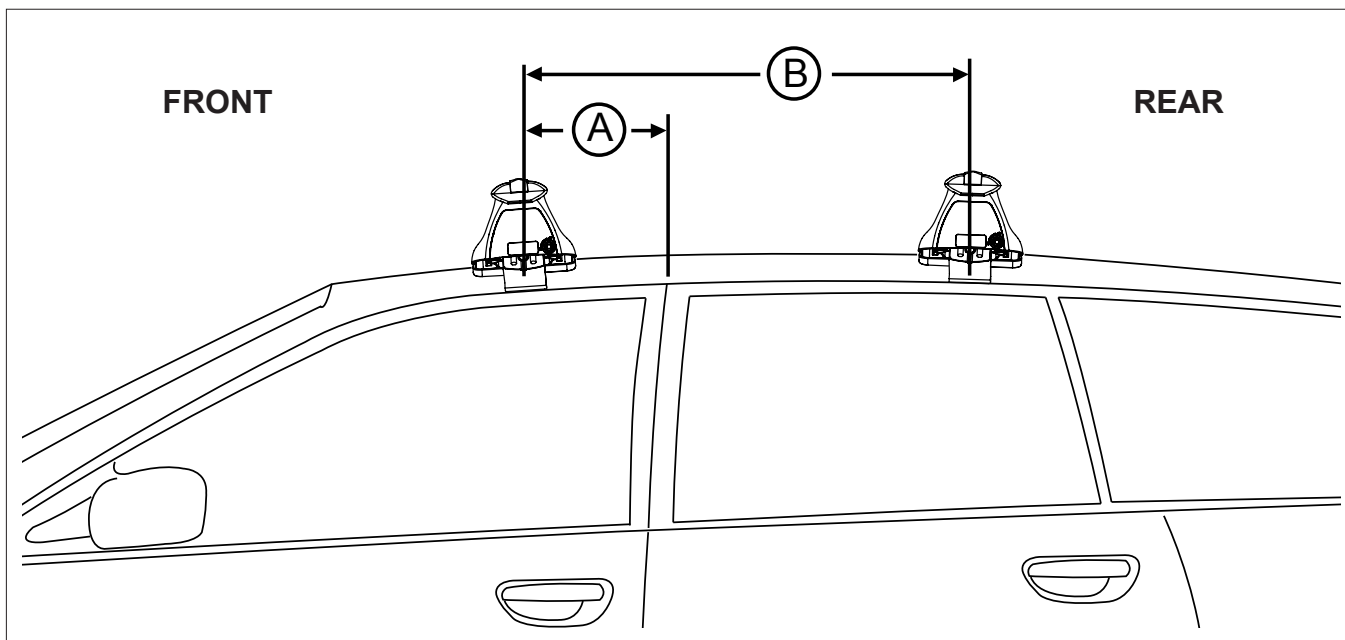

DK511 Rhino-Rack VA, Euro & HD crossbar instruction

Measurement A: CENTRE of door jamb to CENTRE arrow of leg foot plate.

Measurement B: CENTRE of Front leg foot plate arrow to CENTRE of Rear leg foot plate arrow.

Carrying capacity: Roof rack is rated to 75kg. Please refer to manufacturers handbook for your vehicles maximum roof load capacity. Always use the lower of the two figures.

If your vehicle is not listed on this fitting instruction please refer to your countries Rhino-Rack web site for the latest information.

VEHICLE	Date	Measurement A	Measurement B	Load Rating (includes racks 5kg/ 11lbs)
Honda Accord 10th Gen	12/19	225mm / 8 7/8"	700mm / 27, 9/16"	75kg / 165lbs

Learn more about roof racks and cargo carriers we have.