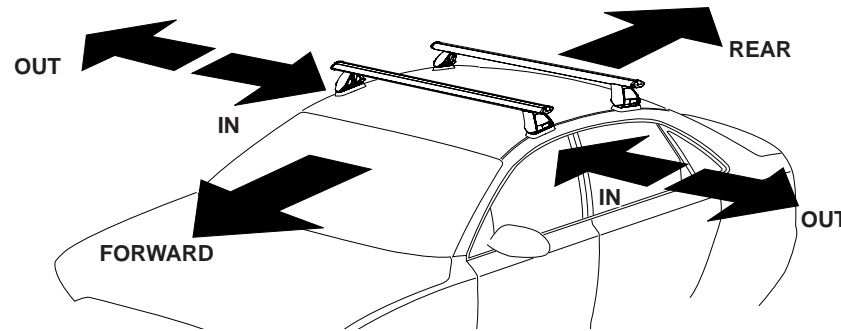

Rhino-Rack 2500 Series - DK464 instruction

Measurement A: CENTRE of door jamb to CENTRE arrow of leg foot plate.

Measurement B: CENTRE of Front leg foot plate arrow to CENTRE of Rear leg foot plate arrow.

Carrying capacity: Roof rack is rated to 75kg. Please refer to manufacturers handbook for your vehicles maximum roof load capacity. Always use the lower of the two figures.

Direction of Pad Arrow
and Foot Plate Arrow
(Refer Page 1)