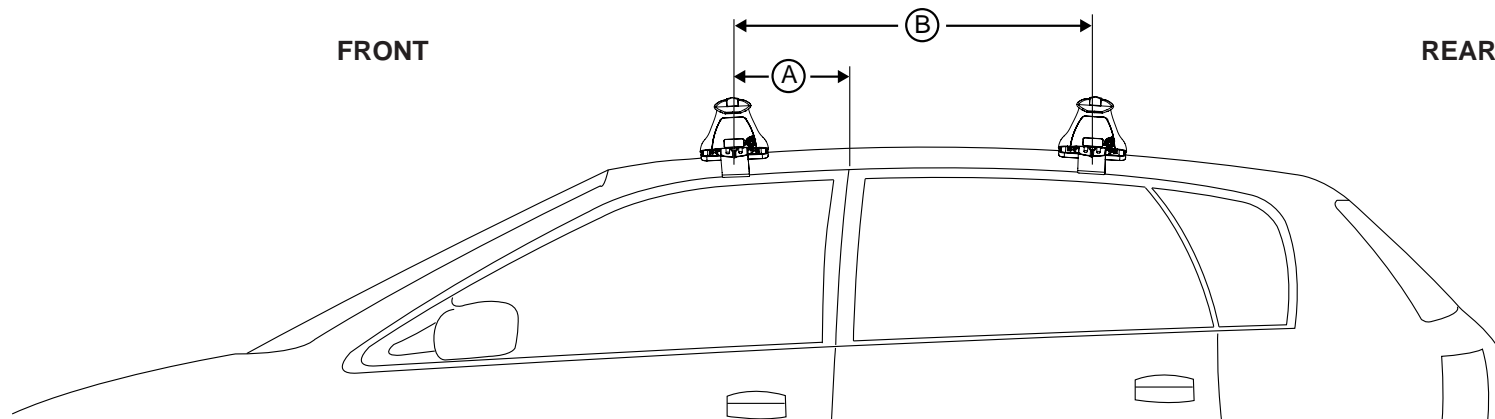

## CROSSBAR IDENTIFICATION

VA crossbar

EURO crossbar

HD crossbar

Vehicle	Date	Crossbar	FRONT CROSSBAR					REAR CROSSBAR						
			Front Right Pad/Clamp	Front Left Pad/Clamp	Measurement strip length per side	Measurement strip length per side	Measurement Distance ( x )	Foot plate arrow direction	Rear Right Pad/Clamp	Rear Left Pad/Clamp	Measurement strip length per side	Measurement strip length per side	Measurement Distance ( x )	Foot plate arrow direction
Chevrolet Trax LS 4Dr SUV	15-	1180mm	M282 SUB0374	M281 SUB0374	141mm	86mm	850mm / 33,15/32"	OUT	M284 SUB0382	M283 SUB0382	118mm	63mm	804mm / 31,21/32"	OUT
			Pad Arrow FORWARD						Pad Arrow FORWARD					

# Rhino-Rack 2500 Series - DK464 instruction

**Measurement A:** CENTRE of door jamb to CENTRE arrow of leg foot plate.

**Measurement B:** CENTRE of Front leg foot plate arrow to CENTRE of Rear leg foot plate arrow.

FRONT

REAR

VEHICLE	Date	Measurement A	Measurement B	Load Rating (includes racks 5kg/ 11lbs)
Chevrolet Trax LS 4Dr SUV	15-	200mm / 7,7/8"	750mm / 27,9/16"	75kg / 165lbs

When it comes to quality roof racks and cargo carriers, Rhino-Rack is the brand you can depend on.