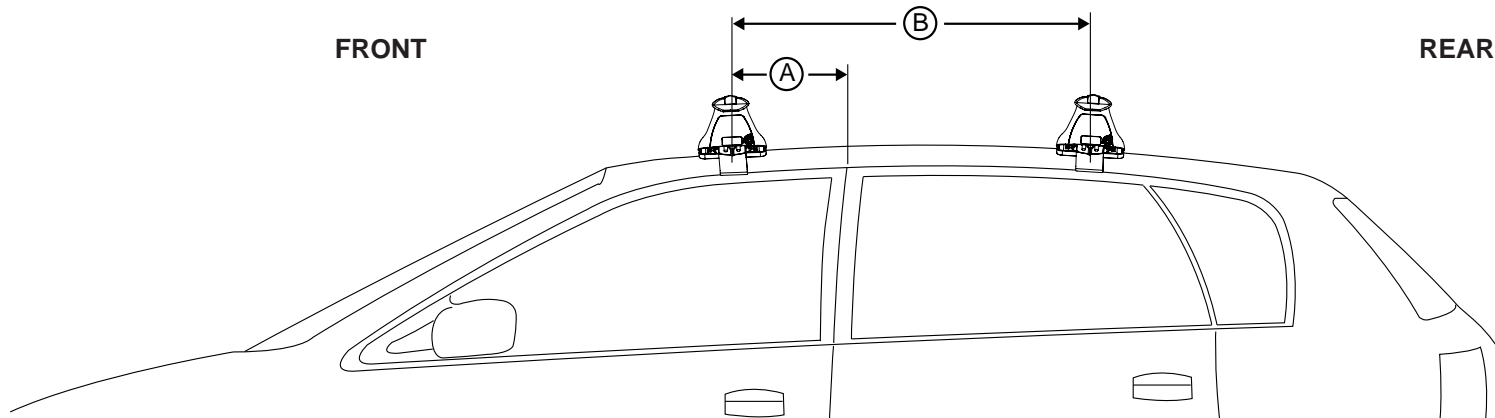

Caution is required when operating Sun roof

For RS703 Roof Rack only - Sun Roof must not be operated with roof racks installed.

Rhino Rack 2500 Series - DK462 instruction

Measurement A: CENTRE of door jamb to CENTRE arrow of leg foot plate.

Measurement B: CENTRE of Front leg foot plate arrow to CENTRE of Rear leg foot plate arrow.

Carrying capacity: Roof rack is rated to 75kg. Please refer to manufacturers handbook for your vehicles maximum roof load capacity. Always use the lower of the two figures.

Direction of Pad Arrow
and Foot Plate Arrow
(Refer Page 1)

FRONT

REAR

| VEHICLE | Date | Measurement A | Measurement B | Load Rating (includes racks 5kg/ 11lbs) |
|----------------------------|------|------------------|------------------|--|
| Chevrolet Malibu 4dr Sedan | 16- | 150mm / 5,15/16" | 700mm / 27,9/16" | 75kg / 165lbs |