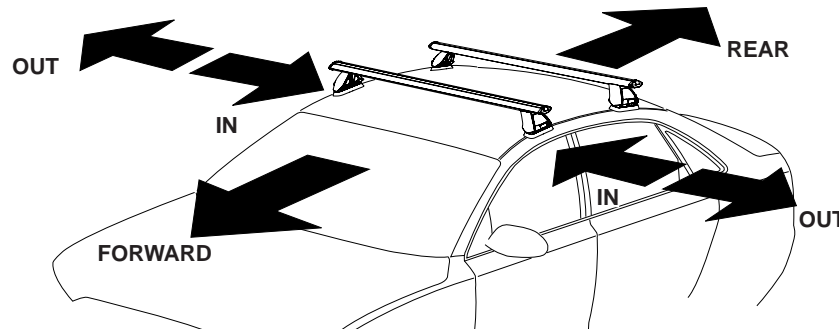

Rhino Rack 2500 Series - DK462 instruction

Measurement A: CENTRE of door jamb to CENTRE arrow of leg foot plate.

Measurement B: CENTRE of Front leg foot plate arrow to CENTRE of Rear leg foot plate arrow.

Carrying capacity: Roof rack is rated to 75kg. Please refer to manufacturers handbook for your vehicles maximum roof load capacity. Always use the lower of the two figures.

Direction of Pad Arrow
and Foot Plate Arrow
(Refer Page 1)