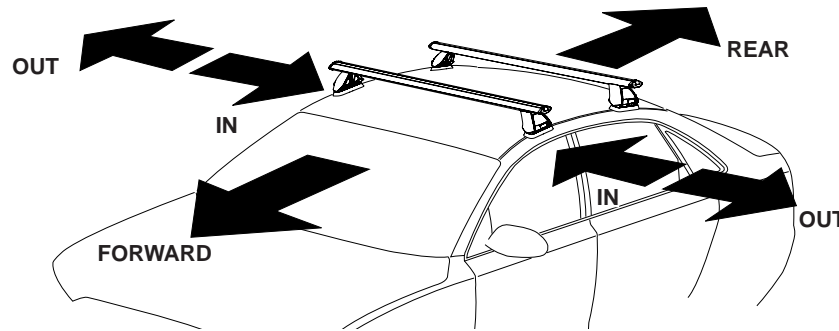

Rhino Rack 2500 Series - DK453 instruction

CROSSBAR IDENTIFICATION

VA crossbar

EURO crossbar

HD crossbar

| Vehicle | Date | Crossbar | FRONT CROSSBAR | | | | | REAR CROSSBAR | | | | | | |
|--------------------------------|------|----------|-----------------------|----------------------|-----------------------------------|-----------------------------------|----------------------------|----------------------------|----------------------|---------------------|-----------------------------------|-----------------------------------|----------------------------|----------------------------|
| | | | Front Right Pad/Clamp | Front Left Pad/Clamp | Measurement strip length per side | Measurement strip length per side | Measurement Distance (x) | Foot plate arrow direction | Rear Right Pad/Clamp | Rear Left Pad/Clamp | Measurement strip length per side | Measurement strip length per side | Measurement Distance (x) | Foot plate arrow direction |
| Honda Civic 4dr sedan 10th Gen | 16- | 1260mm | M282 SUB0574 | M281 SUB0574 | 144mm | 31mm | 936mm / 36,27/32" | OUT | M284 SUB0459 | M283 SUB0459 | 128mm | 15mm | 998mm / 39,19/64" | OUT |
| | | | Pad Arrow FORWARD | | | | | | Pad Arrow FORWARD | | | | | |

Rhino Rack 2500 Series - DK453 instruction

Measurement A: CENTRE of door jamb to CENTRE arrow of leg foot plate.

Measurement B: CENTRE of Front leg foot plate arrow to CENTRE of Rear leg foot plate arrow.

Carrying capacity: Roof rack is rated up to 75kg. Please refer to manufacturers handbook for your vehicles maximum roof load capacity. Always use the lower of the two figures.

Direction of Pad Arrow
and Foot Plate Arrow