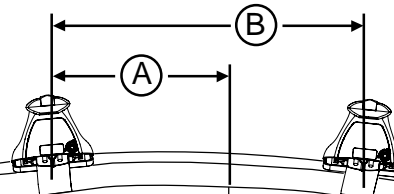

VEHICLE	Date	Measurement A	Measurement B	Load Rating up to (includes racks 5kg/ 11lbs)
Honda Civic 4DR sedan 10th Gen	16-	300mm / 11,13/16"	700mm / 27,9/16"	75kg / 165lbs

When it comes to quality roof racks and cargo carriers, Rhino-Rack is the brand you can depend on.